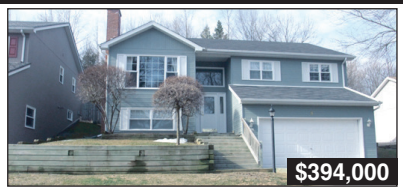

$394,000
HIDDEN GEM!
Denise Dilbey**
Direct: 416-919-9802