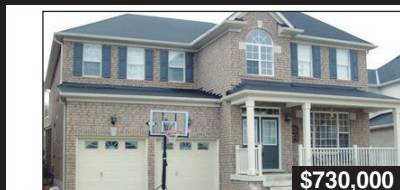

Kate Banks*

\$289,000
BRIGHT AND SPACIOUS BUNGALOW
 Kate Banks*
 Direct: 416-997-4161

\$1,669,000
GLEN WILLIAMS ESTATE SUBDIVISION
 Lisa Hartsink*
 www.lisahartsink.com

\$339,900
5 BEDROOM FAMILY HOME!
 Heather Morison**
 Direct: 905-873-4266

Barbara Sinclair McLeod*

David Dayman*

\$849,900
ABSOLUTELY BREATHTAKING!!
 Denise Dilbey**
 Direct: 416-919-9802

\$2,195,000
150 ACRE EQUESTRIAN CENTRE
 Denise Dilbey**
 Direct: 416-919-9802

\$1,019,000
CUSTOM BUNGALOW ON 38 PRISTINE ACRES
 Michael Imrie*
 Direct: 416-318-7167

\$949,000
ESTATE HOME WITH INGROUND POOL
 Ruth Germain*
 www.ruthgermain.ca

Heather Morison**

Denise Dilbey**

\$5.95 SQ. FT. NET
DESIGN BUILD FOR LEASE
 Peter Scholz**
 peterscholz@royallepage.ca

\$249,000
ATTENTION DEVELOPERS
 Denise Dilbey**
 Direct: 416-919-9802

\$334,900
SUMMER WILL BE BACK - BE READY
 Kati Nuttall*
 Direct: 905-691-7717

\$730,000
OVER 4000 SQ FT IN ARBOR GLEN ESTATES
 Susan Loughheed*
 Direct: 905-702-4772

Kati Nuttall*

Peter Droog*

\$284,000
ENCHANTING FOREST
 Denise Dilbey**
 Direct: 416-919-9802