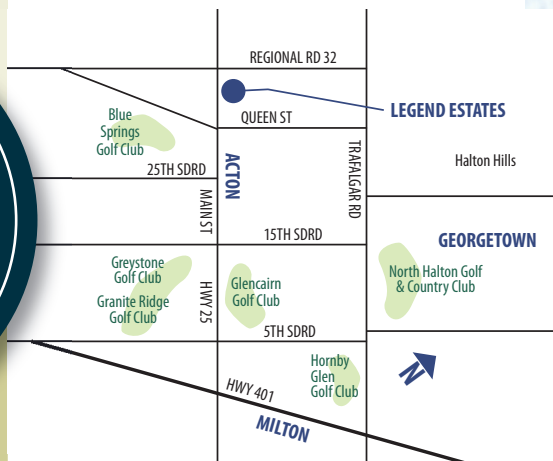

**ALL HOMES INCLUDE:
GEOTHERMAL ENERGY WITH CERTIFIED ENERGY STAR RATING**