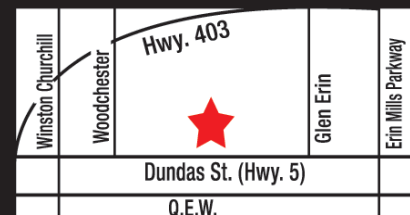

www.woodchesternissan.ca