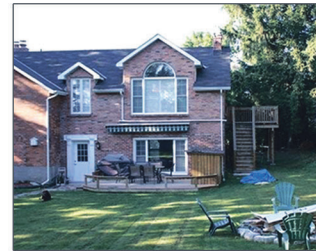

12 Station Rd., Hillsburgh FOR RENT:

Completely renovated and updated one bedroom apartment in quiet setting. Rent includes utilities, parking and limited satellite TV. Newly decorated and available immediately. $975/mth MX1742890

*Did You
Know*

Spring has come!
Listings?

Here are some!
Don't wait -
or you might
be too late.

Call us today -
for a viewing
date!