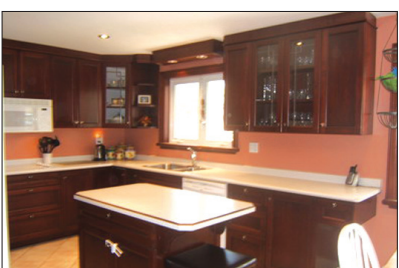

905-877-5165

SEE VIRTUAL TOURS AT IRISIRWIN.COM

WE GO THE EXTRA MILE FOR OUR CLIENTS

NEW PRICE

PICTURE PERFECT IN THE PARK

Lovely 3 bedroom Cape Cod home on large mature lot! Spacious gourmet kitchen with centre island and walkout to covered deck. Huge living room with fireplace, finished lower level. \$439,000. Irislrwin.com

COMING SOON...

TOWNHOUSE IN GEORGETOWN SOUTH

NEW

CHARMING CENTURY

Lots of original character! Hardwood floors, eat-in kitchen, formal dining room, separate living room and 3 spacious bedrooms. Close to shops, schools and 'GO'. \$289,000. Irislrwin.com

DESIRABLE END UNIT

Private exclusive setting with use of luxurious pool. Eat-in kitchen, centre island with granite counter, French doors and finished lower level. \$415,000. Irislrwin.com

PERFECTLY PRIVATE AND SERENE

Great location, quiet street. Well maintained custom stone and brick 3 bedroom home with quality oak kitchen, corian counter, updated windows, Marley roof, interlock drive and more. Irislrwin.com

HUGE RAVINE LOT WITH POOL