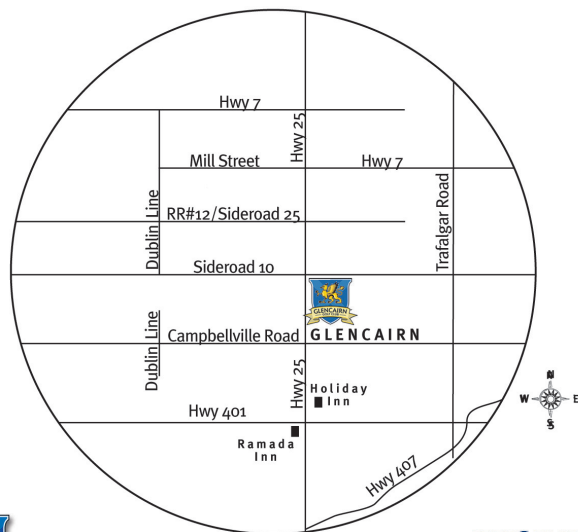

FROM TORONTO

- *Take Hwy. 401 West to Hwy. 25 (Exit 320 Milton).
- *Take Hwy. 25 North past Campbellville Road and before the 10th Sideroad.
- *Glencairn is on the East side of Hwy. 25.

ALTERNATE

- *Take Hwy. 401 West to Trafalgar Rd. exit.
- *Take Trafalgar Rd. North to the 10th Sideroad.
- *Turn left on to the 10th Sideroad.
- *Turn left on to Hwy. 25 for .5km.
- Glencairn is on the left side of Hwy. 25.

FROM HAMILTON

- *Take Hwy. 6 North to Hwy. 401.
- *Take Hwy. 401 East to Hwy. 25 (Exit 320 Milton).
- *Take Hwy. 25 North past Campbellville Road and before the 10th Sideroad.
- *Glencairn is on the East side of Hwy. 25.

OR

- *Take 407 East to Hwy. 25 North exit
- *Turn west (left) on to Steeles Road for approximately 1.7 km. Then turn right to continue North on Hwy. 25.
- *Take Hwy. 25 North past Campbellville Road and before the 10th Sideroad.
- *Glencairn is on the East side of highway 25.

FROM OAKVILLE

- *Take Hwy. 25 North from the QEW to Steeles Road.
- *Turn west (left) on to Steeles Road for approximately 1.7 km. Then turn right to continue North on Hwy. 25.
- *Take Hwy. 25 North past Campbellville Road and before the 10th Sideroad.
- *Glencairn is on the East side of Hwy. 25.