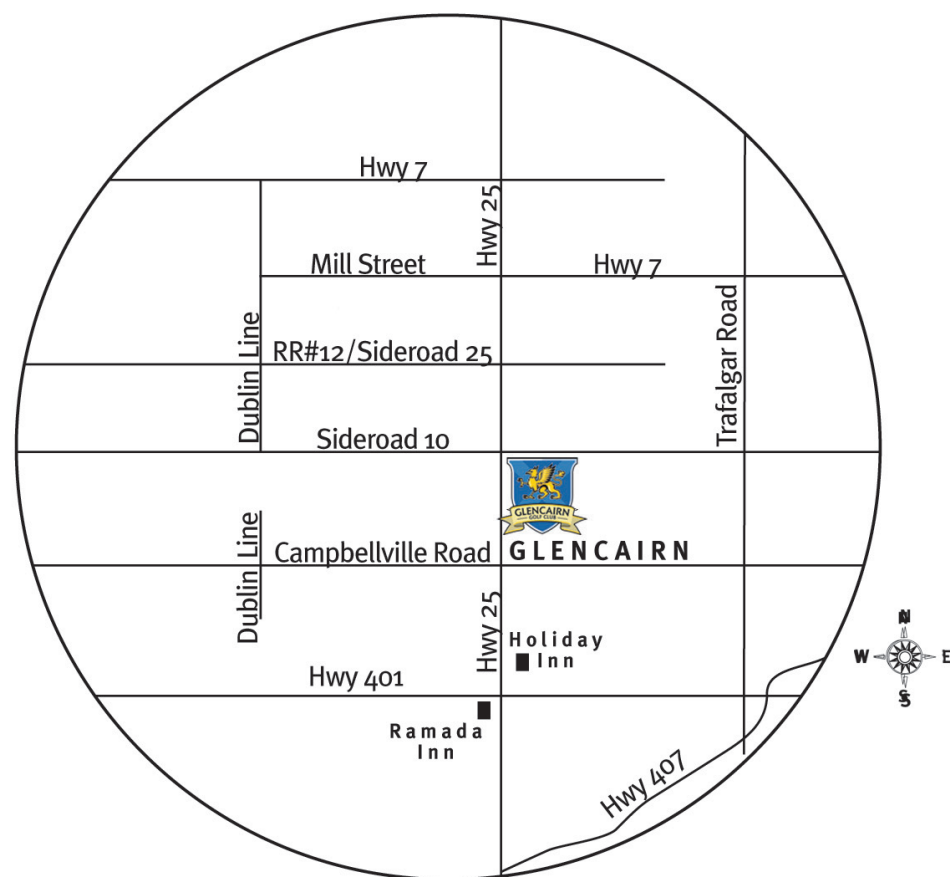

Ever After Wedding Show

Sunday, February 7th, 2010

Show Hours 11:45 a.m. - 4 p.m.

Admission $3 (all proceeds to support local area food banks)

www.myclublinkwedding.ca

Glencairn Golf Club

CLUBLINK
ONE MEMBERSHIP
more golf

GLENCAIRN

9807 Regional Road 25, Milton, Ontario L9T 2X7

Golf Shop: 905-876-3666

FROM TORONTO

- Take Hwy. 401 West to Hwy. 25 (Exit 320 Milton).
- Take Hwy. 25 North past Campbellville Road and before the 10th Sideroad.
- Glencairn is on the East side of Hwy. 25.

ALTERNATE

- Take Hwy. 401 West to Trafalgar Rd. exit.
- Take Trafalgar Rd. North to the 10th Sideroad.
- Turn left on to the 10th Sideroad.
- Turn left on to Hwy. 25 for .5km.

Glencairn is on the left side of Hwy. 25.

FROM HAMILTON

- Take Hwy. 6 North to Hwy. 401.
- Take Hwy. 401 East to Hwy. 25 (Exit 320 Milton).
- Take Hwy. 25 North past Campbellville Road and before the 10th Sideroad.
- Glencairn is on the East side of Hwy. 25.

OR

- Take 407 East to Hwy. 25 North exit
- Turn west (left) on to Steeles Road for approximately 1.7 km. Then turn right to continue North on Hwy. 25.
- Take Hwy. 25 North past Campbellville Road and before the 10th Sideroad.
- Glencairn is on the East side of highway 25.

FROM OAKVILLE

- Take Hwy. 25 North from the QEW to Steeles Road.
- Turn west (left) on to Steeles Road for approximately 1.7 km. Then turn right to continue North on Hwy. 25.
- Take Hwy. 25 North past Campbellville Road and before the 10th Sideroad.
- Glencairn is on the East side of Hwy. 25.

Glencairn Golf Club, 9807 Regional Road 25, Halton Hills, ON L9T 2X7