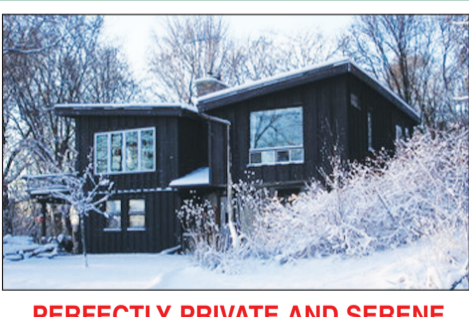

EXQUISITE HOME AND PROPERTY
 1.6 acres park-like lot well set back on desirable Sixth Line. Beautifully upgraded with attention to detail in every room. It's spectacular!! \$949,000. Irislrwin.com

HUGE RAVINE LOT WITH POOL
 Perfection inside and out!! Fabulous kitchen, gorgeous hardwood and travertine tile floor throughout. It's a beauty. \$939,000. Irislrwin.com

PERFECTLY PRIVATE AND SERENE
 24.99 acres in sought after Limehouse. Lovely bungalow with updated cherry kitchen with centre island. Lower level at walkout and outstanding 20' x 40' shop. \$879,000. Irislrwin.com

ERIN
CHARLESTON BUILT ON 10 ACRES
 \$649,000
 Front porch charm with pond, mature landscaping and outbuildings! Lovely updated home, finished top to bottom. Suitable for inlaws & home business. Irislrwin.com

ERIN
OPPORTUNITY KNOCKS!!
 Fabulous 4700 sq. ft. shop for the car enthusiast or work from home!! 3 bedroom raised bungalow with fabulous views on 77+ acres. \$990,000. Irislrwin.com

ERIN
6.5 ACRE COUNTRY RETREAT
 Views over fabulous spring fed pond and hobby vineyard from a sun-filled spacious and gracious home with lower level at walkout. \$799,000. Irislrwin.com