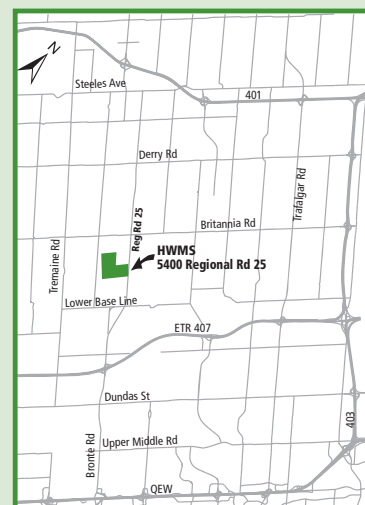

Halton Waste Management Site

5400 Regional Road 25, Milton
Open: Monday - Saturday 8 a.m. - 4:30 p.m.
Dial 311 or 905-825-6000
Toll Free 1-866-4HALTON (1-866-442-5866)
TTY 905-827-9833

Closed every Sunday and the following holidays:

- New Year's Day
- Civic Holiday
- Family Day
- Labour Day
- Good Friday
- Thanksgiving
- Victoria Day
- Christmas Day
- Canada Day