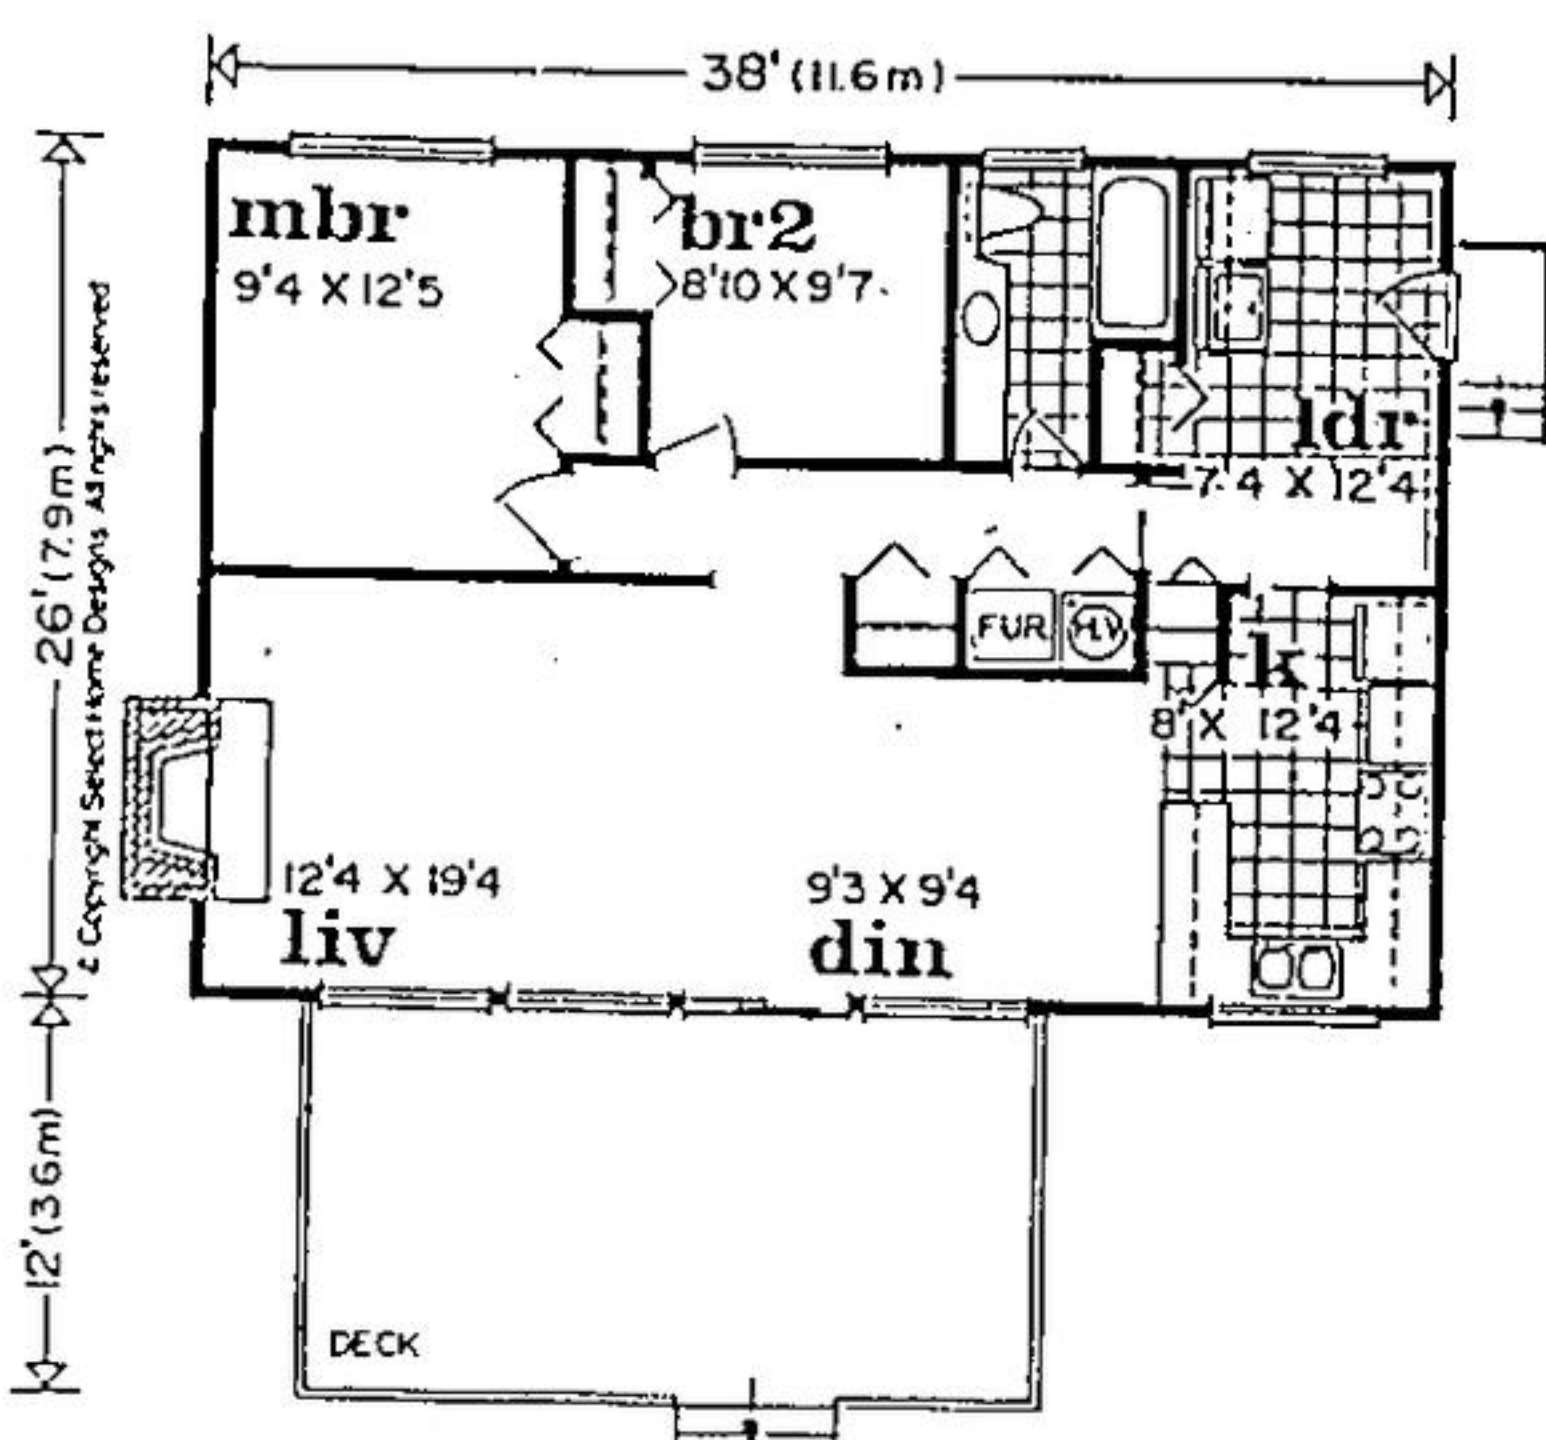

Kitchens - Rec Rooms

Commercial - Residential

(519) 853-4824

988 sq.ft.

B & K WINDOWS

ALUMINUM, VINYL, THERMAL REPLACEMENTS

FASCIA - SOFFIT - EAVESTROUGH

FREE ESTIMATES 877-3769