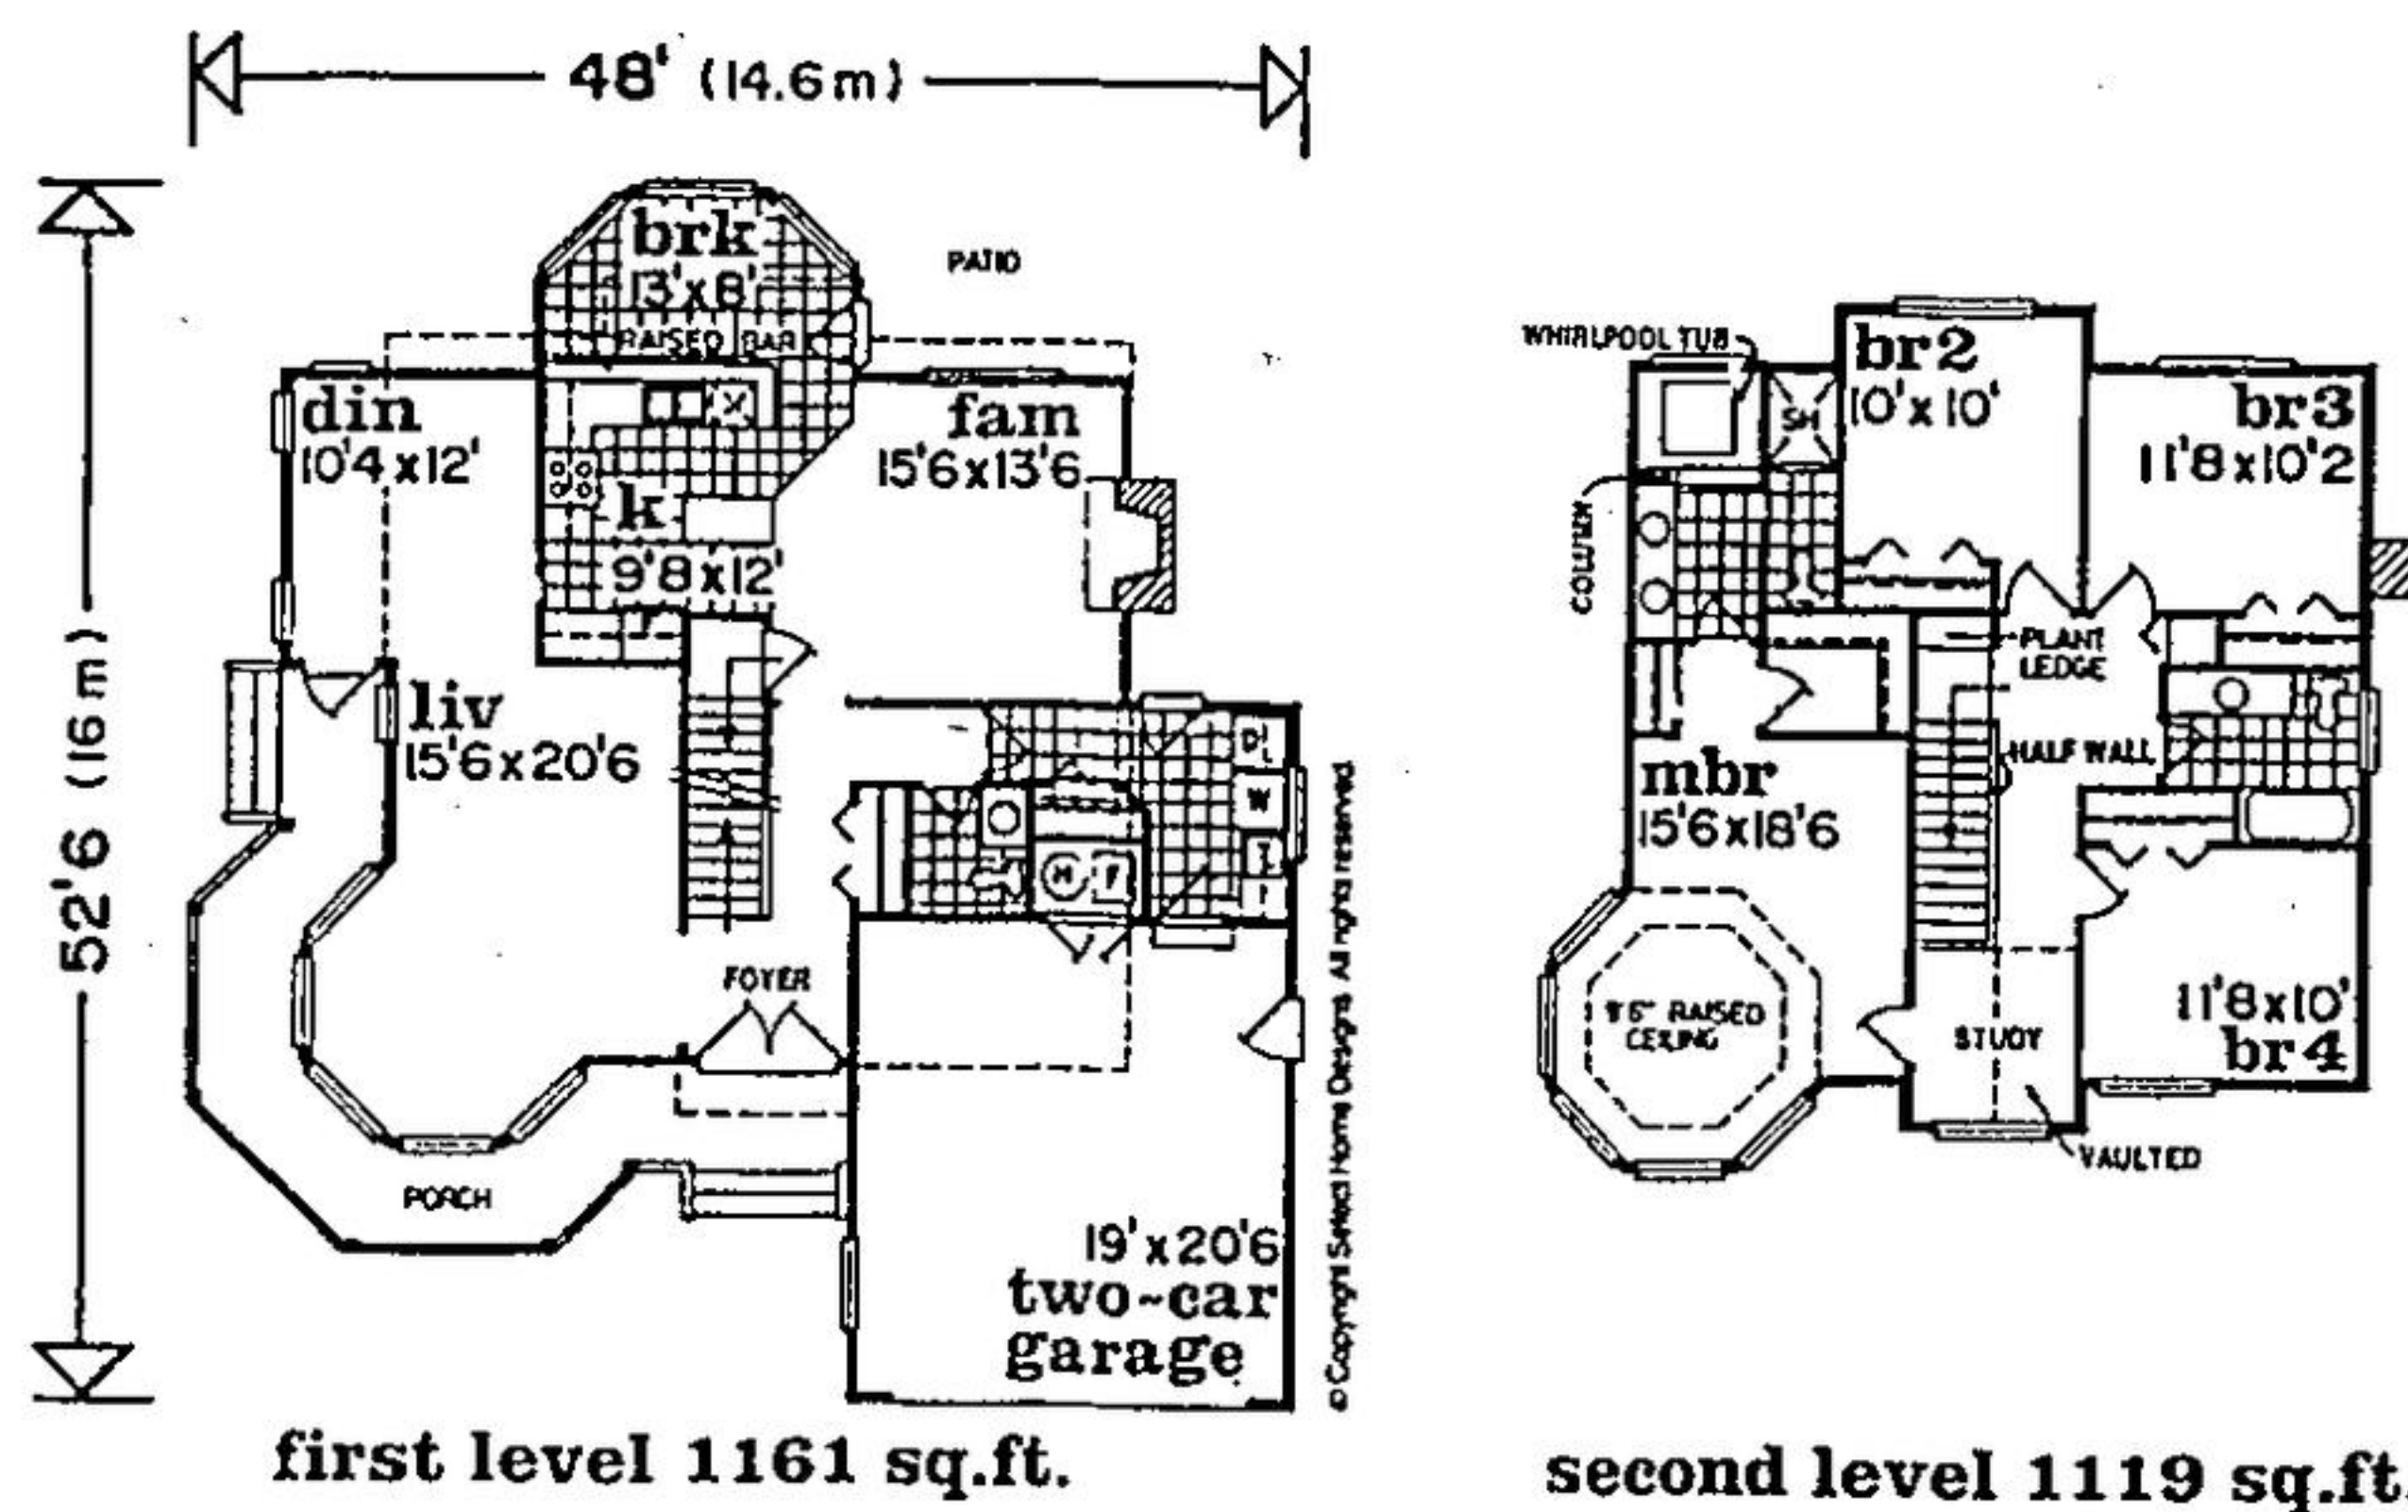

HOME OF THE WEEK

Brought To You By:

MILTON 878-2318

THREE OR FOUR BEDROOM VICTORIAN

Turret roof, prominent bay window and wraparound veranda distinguish this three or four bedroom design. This design includes two second level layouts; plans may be built with four bedrooms or three bedrooms and a vaulted ceiling over the family room which reduces the homes total square footage from 2,280 to 2,124 square feet. The foyer spills to the living room which rests in a large windowed bay. The adjoining dining room has ac-