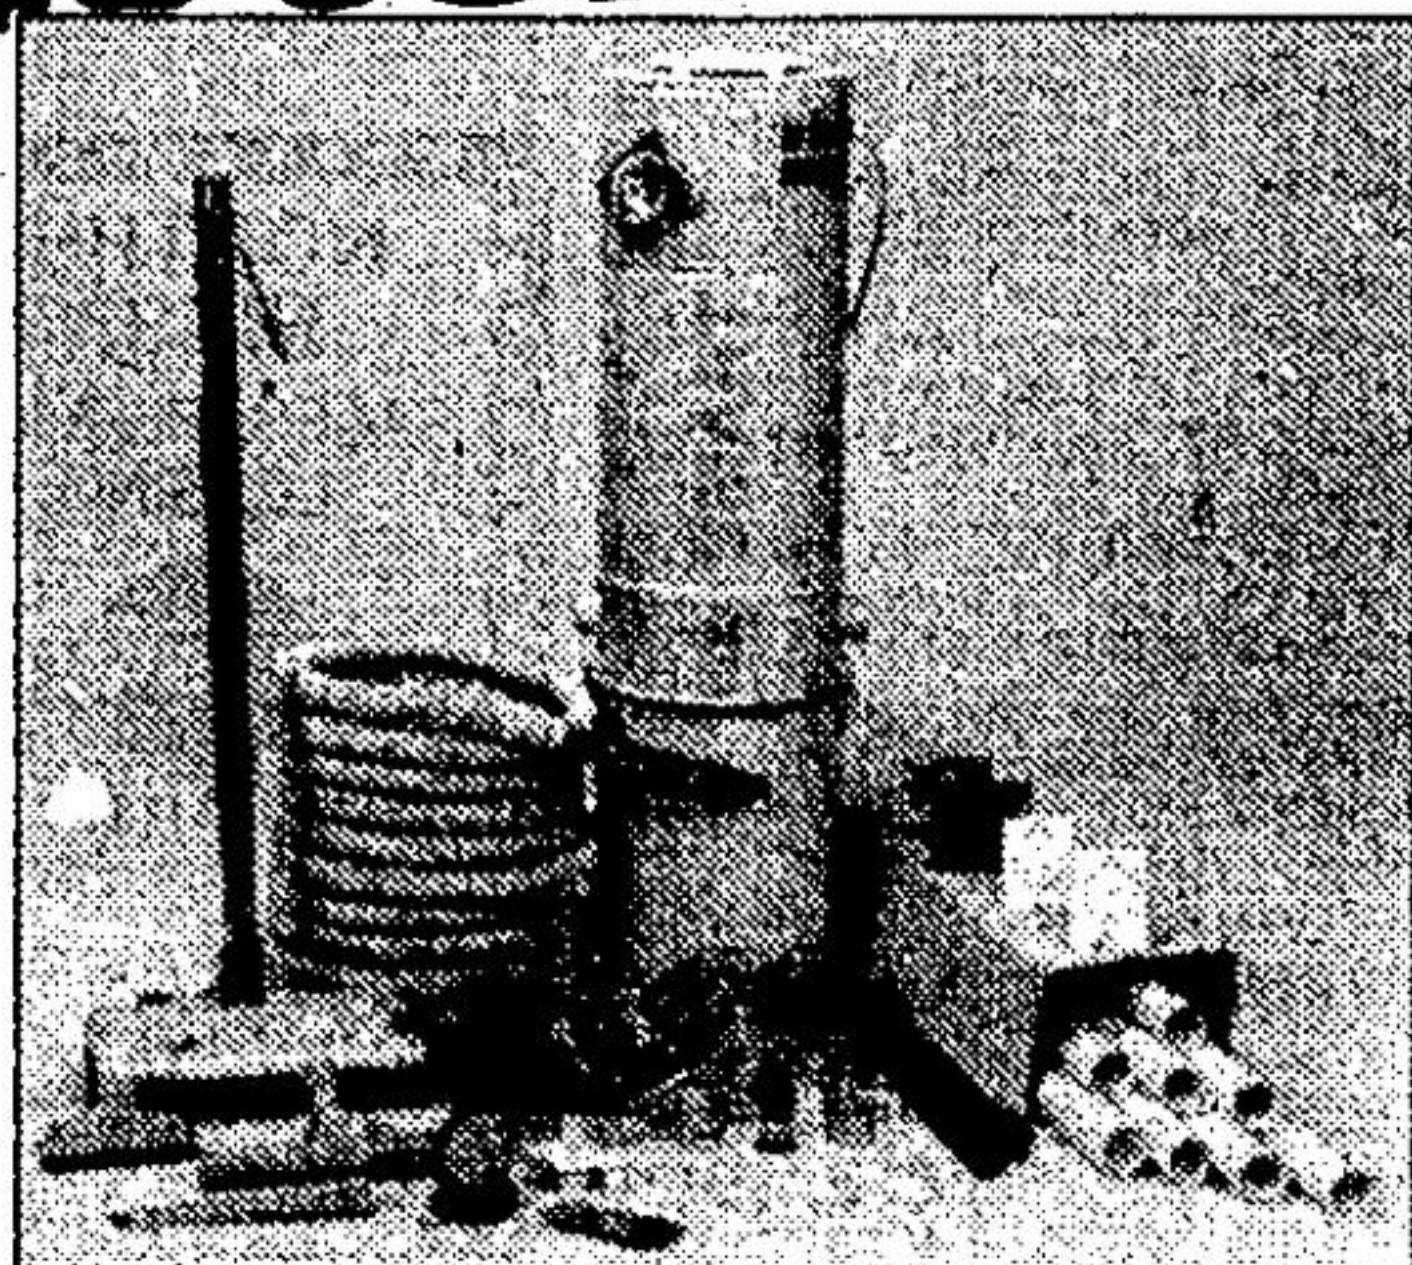

# PRESIDENT'S POWERHOUSE

"...all this, plus the most powerful motor we've ever put in a central vacuum - guaranteed to the year 2000!" Gillian Smart, President, Beam of Canada Inc.

Hurry! The most exciting Powerhouse value package you can buy for a limited time only. Only \$ **699.** complete 3-inlet kit