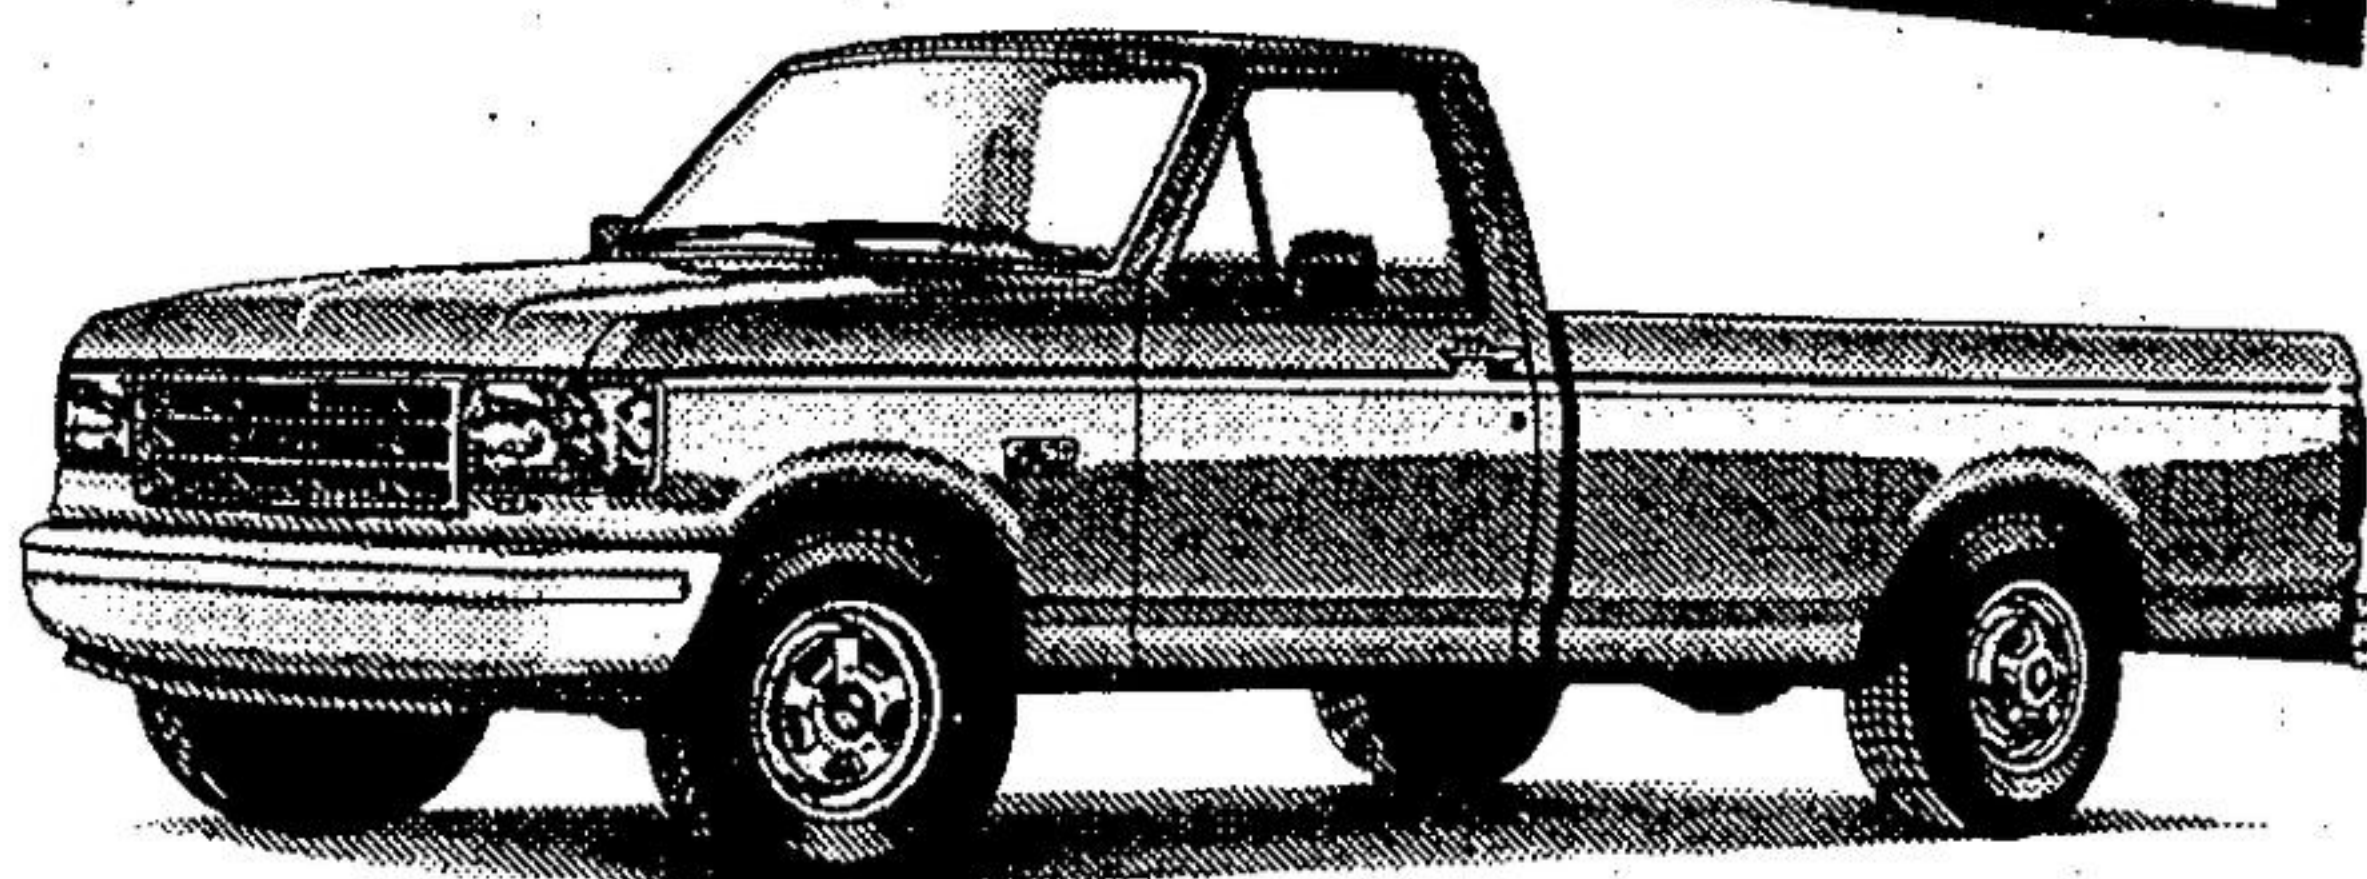

**CAPITAL FORD
GIVES YOU THE
LOWEST RATES
AVAILABLE ON
AEROSTAR & F-SERIES
TRUCKS**

**EXCLUSIVE TO CAPITAL FORD
DON'T MISS THIS SALE!**

BRAND NEW 1992

AEROSTAR

- 7 PASSENGER XL TRIM
- DUAL CAPTAINS CHAIRS
- AUTO OVERDRIVE TRANSMISSION
- SPEED CONTROL
- AIR CONDITIONING
- REAR WIPER/WASHER
- AM/FM STEREO CASSETTE
- FLOOR CONSOLE
- TILT STEERING
- DELUXE TU-TONE PAINT
- PLUS ALL STANDARD FACTORY EQUIPMENT

BRAND NEW 1992

F-SERIES

- XLT STYLESIDE
- AIR CONDITIONING
- 5.0 L EFI V8
- PWR WINDOWS/LOCKS/MIRRORS
- AM/FM STEREO CASSETTE
- ELECT. O/D AUTOMATIC
- HANDLING PACKAGE
- SLIDING REAR WINDOW
- PLUS ALL STANDARD FACTORY EQUIPMENT

*36 Months O.A.C. Maximum \$18,000 Aerostar, F-Series Regular Cab. Rebates Assigned To Dealer.

CAPITAL

SALES • LEASING

PARTS • SERVICE

— 2 LOCATIONS —

ACTON and
MAIN ST N
HWY #251
853-2370

GEORGETOWN
HWY #7
AT DELREX BLVD
873-1626