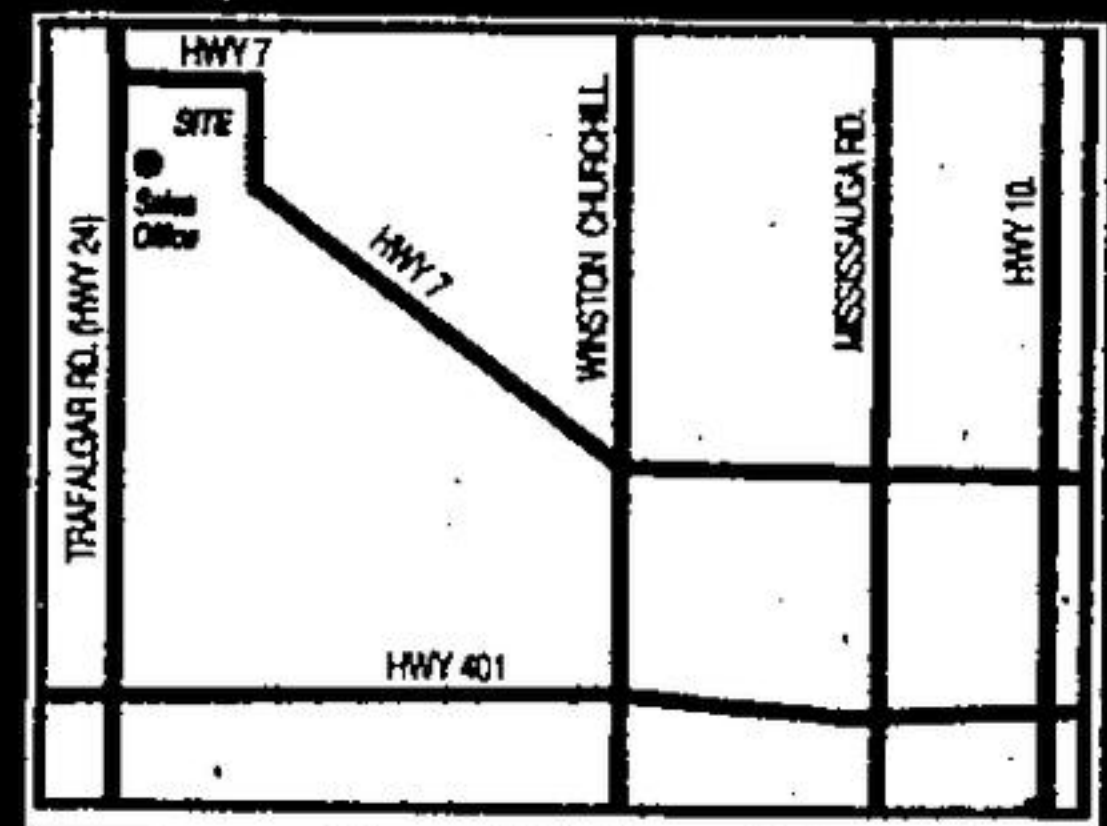

Own It!

Opening in Georgetown
TODAY at
10:00 am SHARP!

Adelaide 1200 sq.ft. \$169,880

(Artist Concept)

*A Community
of Exclusive
Detached
Homes*

40', 50', 60' Lots

Initial \$800 deposit
Closings in December 1992
GO Community

From 1000 sq. ft. to 3020 sq. ft.

\$159,880
From **159,880** GST INCLUDED

NOW OPEN! 890-5679

Trafalgar
COUNTRY

Georgetown woodland setting