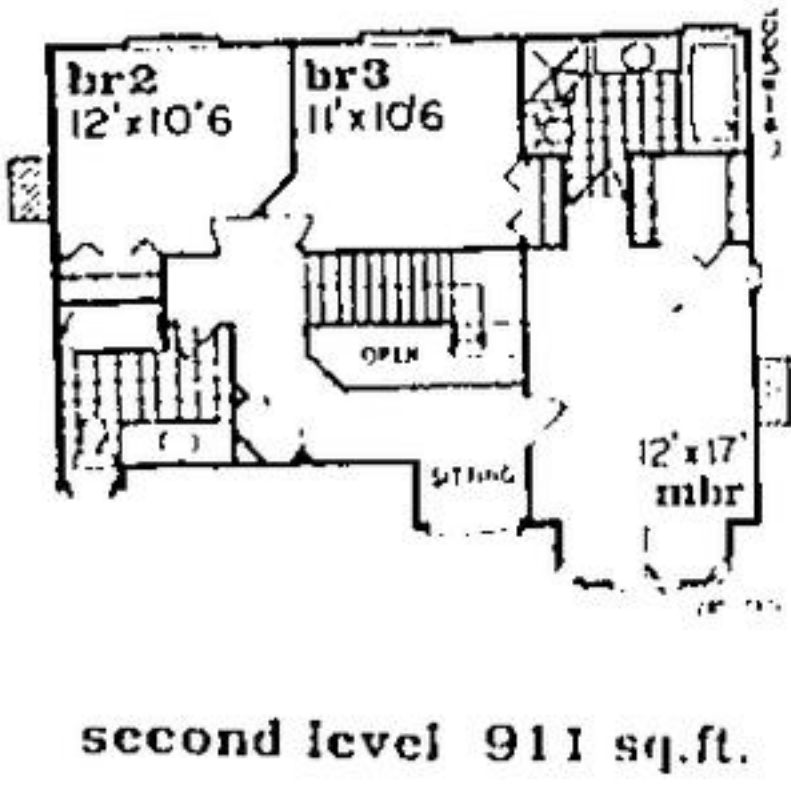

The staircase winds to a railed gallery which views the foyer below and offers a sitting area that can be used as a study or computer station. The master bedroom features a partially vaulted sitting bay, walk-in closet and ensuite with whirlpool spa and shower. The two additional bedrooms share a main bath with soaking tub. The finished floor area in this charming home is 1,949 square feet. Plans offer a choice of foundations including a full basement or crawl space.

Send for Canada's largest plan book with over 500 home plans, including a wide variety of architectural styles, from luxurious brick manors to affordable bungalows, only $8.95 including shipping and GST. To order using Visa or MasterCard call toll free 1-800-663-6739 or send cheque or money order to Home of the Week, c/o The Halton Hills Herald, 382 West Broadway, Vancouver, B.C. V5Y 1R2. Trained consultants are standing by Monday to Saturday, to take your order for the plan book or Plan No. 91-1931. Please feel free to request any information you may require before placing your order.

VICTOR'S GLASS ENCLOSURES
• Solariums • Sunrooms
• Pool Enclosures • Entrances
OVER 25 YRS. EXPERIENCE **873-1258**

AIRWAYS VACUUM SERVICE
CHIMNEYS CLEANED PROFESSIONALLY
• Air Duct Specialists
• Serving Town & Country
FREE ESTIMATES **873-1884**

"Quality Work From The Old School"

Creative Custom Services
• Quality Home Renovations
• Landscape Design & Installation
878-3754 or 856-4243

PRESTIGE FABRICATION
MODULAR STAIR SYSTEMS DESIGNED FOR THE DO-IT-YOURSELF ENTHUSIAST
EXPERT INSTALLATION AVAILABLE
3 LOWRY DR. BRAMPTON **840-7233**

ROBERT FREESTONE CONSTRUCTION LTD.
Residential & Commercial Projects
To Your Specifications or Ours
877-2698

HERMAN'S ALUMINUM & ROOFING PRODUCTS LTD.
SIDING • SOFFITS FASCIA
Aluminum and Vinyl
• 5 Inch Seamless Eavestrough
• Replacement Windows and Doors

457-2134 OR 873-1951

BULK CHLORINE AVAILABLE
ACADIAN POOLS
134 GUELPH STREET, GEORGETOWN
873-3320
IF BUSY CALL 877-9562

MALISON CONSTRUCTION
• FENCES
• REC ROOMS
• DECKS
• CEDAR SIDING
• TRIM WORK
• DRYWALL
• RENOVATIONS
• ADDITIONS
• BATHROOMS
• ROOFING 10, 15, 25 years
OVER 10 YEARS EXPERIENCE
Phone for FREE CONSULTATION
All Work Guaranteed - Fully Insured
References Available
PHILIP E. MALISON
BRAMPTON
RES. (416) 846-5189
MOBILE 347-8481

PLUMBING SUPPLIES
• Acrylic Bath & Shower Units
• Whirlpools
• Spas • Pedestals
• Vanities & Medicine Cabinets
- Since 1958 -
877-2293 798-7786

PLUMBING SHOWROOM
11 Armstrong Ave., Georgetown

Representing:

A Touch of Class
KITCHEN SHOWROOM INC.
Hwy. 25, 1 mile south of ACTON **853-4577**