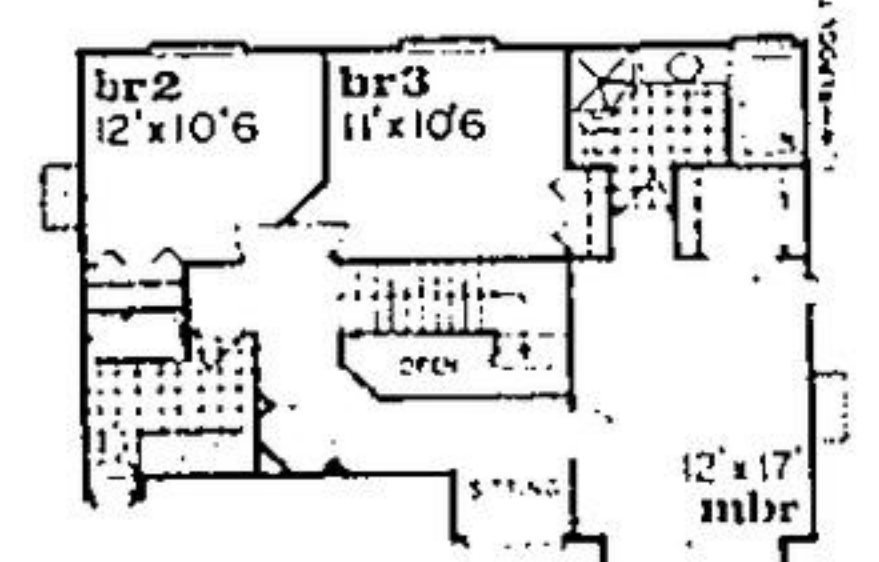

WATER PUMP
Sales & Service

GOULDS WATER SYSTEMS Serving Hillsburgh, Erin & Halton Hills

BOYES PLUMBING
for all your plumbing needs
855-4232

LANGILLE WELL DRILLING

5 & 6" Diameter - Cable Drilling
Pump Sales & Service

877-8329 or 453-0256

Aqua-Mar POOLS AND SPAS

"NOT JUST ANOTHER HOLE" IN THE GROUND

- Custom Designed Pools & Spas
- Pool Renovations
- Coping, Painting etc.
- Pool & Spa Maintenance

Phone **793-7665** or **677-8163**

VICTOR'S GLASS ENCLOSURES

- Solariums • Sunrooms
- Pool Enclosures • Entrances

OVER 25 YRS. EXPERIENCE **873-1258**

AIRWAYS VACUUM SERVICE

CHIMNEYS CLEANED PROFESSIONALLY

- Air Duct Specialists
- Serving Town & Country

FREE ESTIMATES **873-1884**

HERMAN'S ALUMINUM & ROOFING PRODUCTS LTD.

SIDING • SOFFITS FASCIA

Aluminum and Vinyl

- 5 Inch Seamless Eavestrough
- Replacement Windows and Doors

457-2134 OR 873-1951

Quality Work From The Old School

Creative Custom Services

- Quality Home Renovations
- Landscape Design & Installation

878-3751 or 856-1213

PRESTIGE FABRICATION

MODULAR STAIR SYSTEMS DESIGNED FOR THE DO-IT-YOURSELF ENTHUSIAST
EXPERT INSTALLATION AVAILABLE

1 LOWRY DR. BRAMPTON **840-7233**

ROBERT FREESTONE CONSTRUCTION LTD.

Residential & Commercial Projects To Your Specifications or Ours

877-2698

BULK CHLORINE AVAILABLE

ACADIAN POOLS

134 GUELPH STREET, GEORGETOWN
873-3320
IF BUSY CALL **877-9582**

MALISON CONSTRUCTION

- FENCES
- REC ROOMS
- DECKS
- CEDAR SIDING
- TRIM WORK

- DRYWALL
- RENOVATIONS
- ADDITIONS
- BATHROOMS
- ROOFING 10, 15, 25 years

OVER 10 YEARS EXPERIENCE
Phone for **FREE CONSULTATION**
All Work Guaranteed - Fully Insured
References Available

PHILIP E. MALISON RES. (416) **846-5188** MOBILE **347-8481**

PLUMBING SUPPLIES

- Acrylic Bath & Shower Units
- Whirlpools
- Spas • Pedestals
- Vanities & Medicine Cabinets

- Since 1958 -
877-2293 798-7786

HOWELL PLUMBING SUPPLIES LIMITED
PLUMBING SHOWROOM
11 Armstrong Ave., Georgetown

Representing: **artcraft kitchens**

Beckermann Kitchens

A Touch of Class
KITCHEN SHOWROOM INC.

Hwy. 25, 1 mile south of
ACTON 853-4577

SKRA **CORIAN**