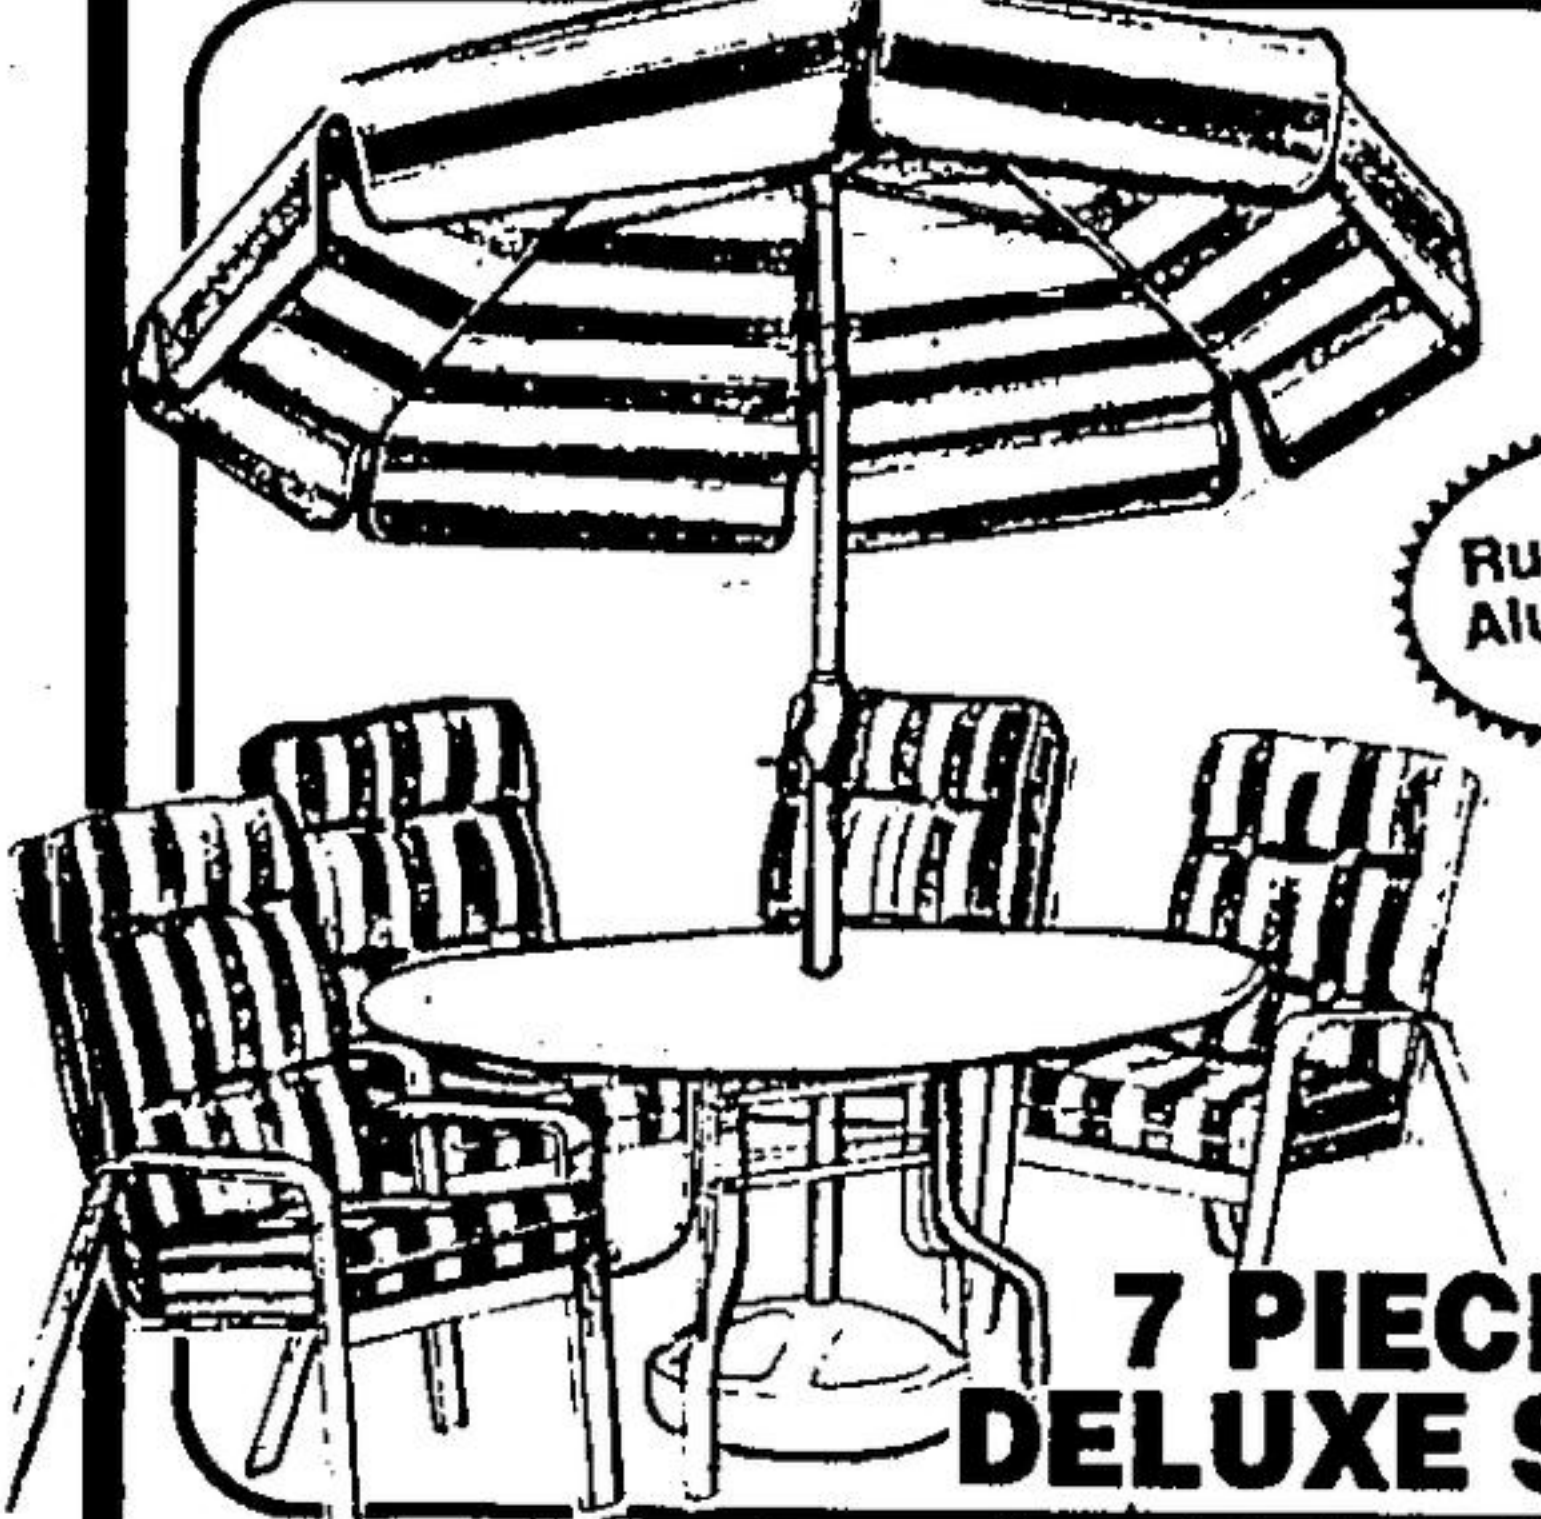

PATIO FURNITURE CLEARANCE

CAPRI

White aluminum frames with 2" wide vinyl straps for resiliency & comfort...Custom designed cushion in 6 shade weave textile colour.

Rust-Free Aluminum

7 PIECE SET INCLUDES:
4 - Cushioned chairs
1 - 63" x 43" oval Werzalit table
1 - 7 1/2' canopy top umbrella
1 - umbrella base

1/2 PRICE $628.88 Our reg. 1263.93 set