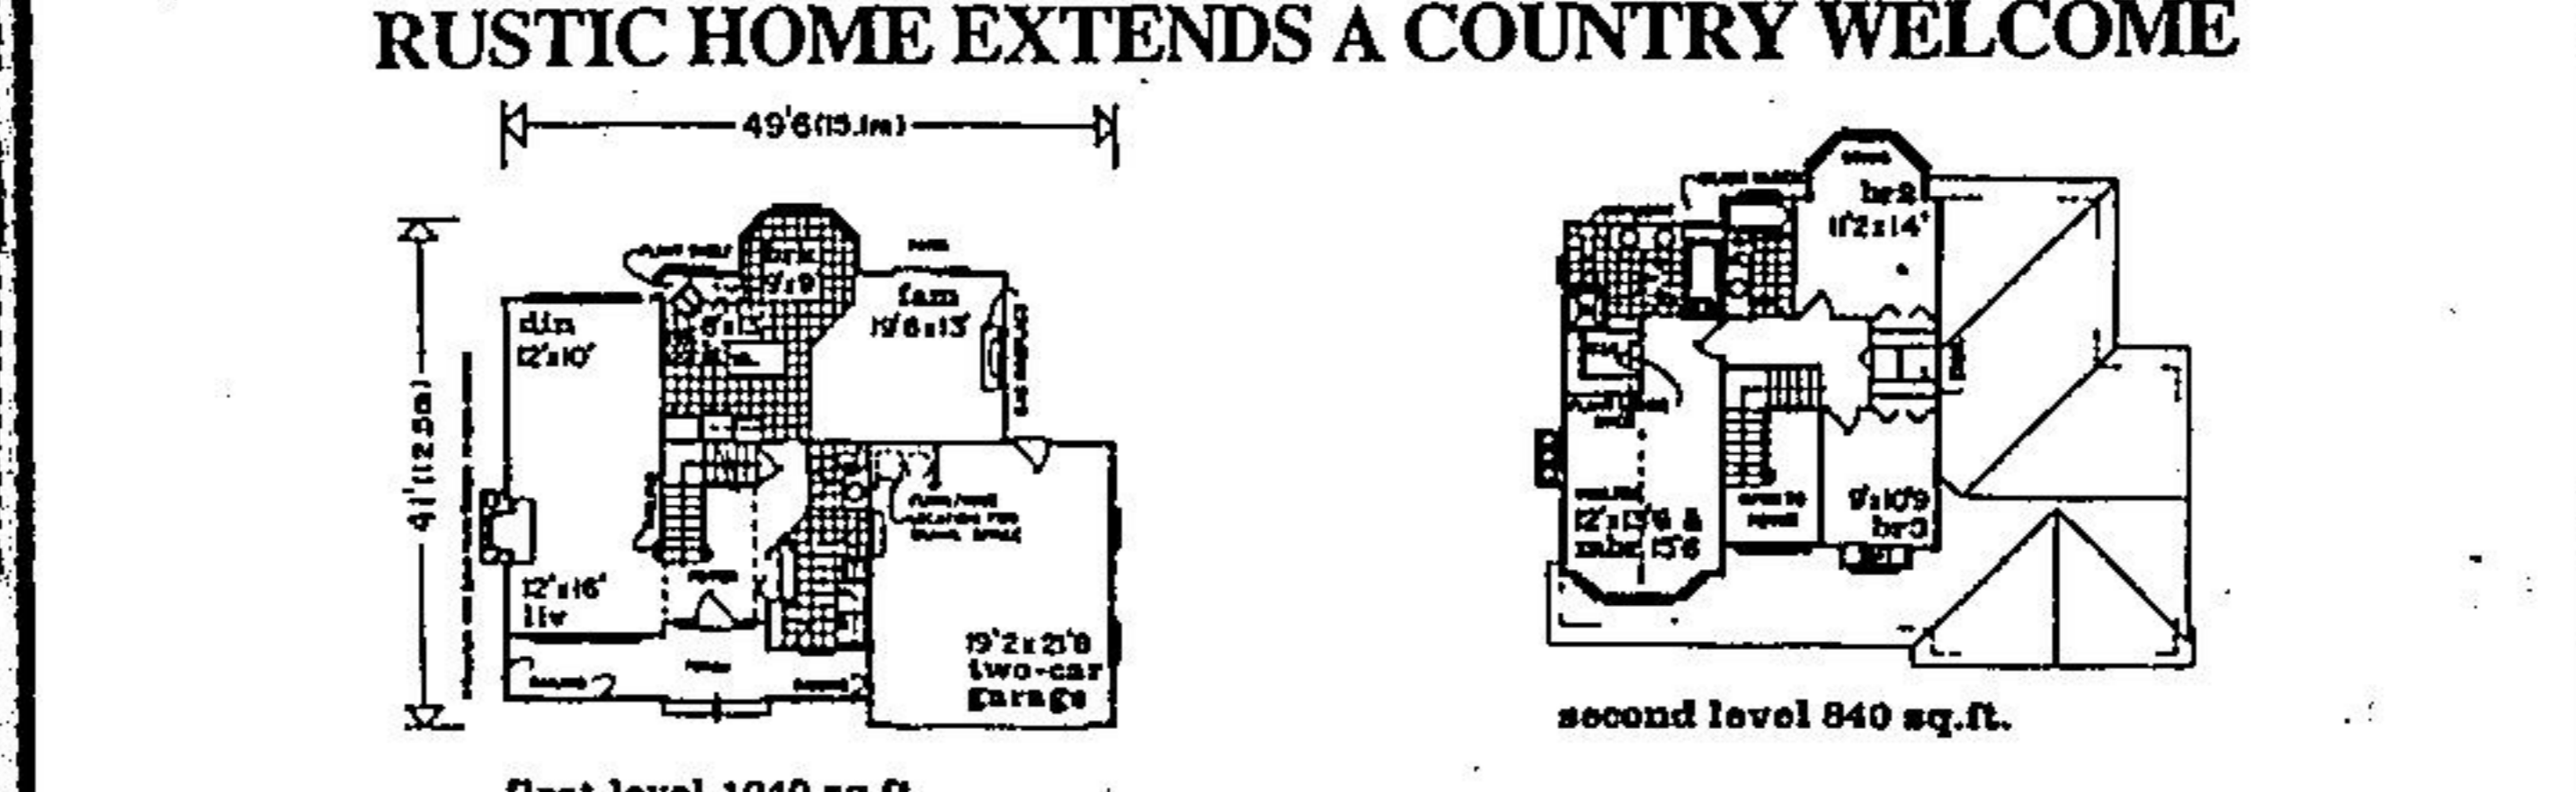

A covered verandah with spindles, prominent bay window and decorative woodwork adorn this charming, three bedroom, 1,880 square foot home. The vaulted foyer, which is brightly illuminated by a second level window, hosts an open railed staircase. The living room with masonry fireplace stretches the dining room. The country kitchen boasts an angled sink, corner windows with plant shelf, island preparation area and bay windowed breakfast area. The adjoining family room has a fireplace and sliding glass access to the rear patio.