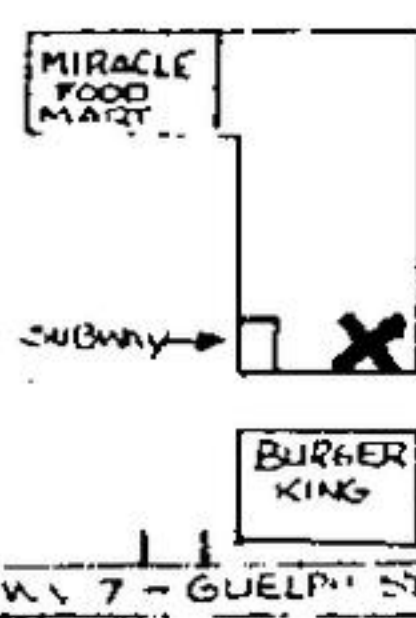

CASH & CARRY HOUSEHOLD SUPPLIES

BILLBOARD SAVINGS

BULK
PAPER TOWELS
36 Rolls **$12⁹⁹**

BULK
TOILET TISSUE
EQUIVALENT TO 48 Rolls **$9⁹⁹**

LUX Soap
3 Pack **89¢**

DOVE
DISH SOAP
500 ml **99¢**

FANTASTIC
700 ml **$2⁵⁹**

WISK
1.5 litre **$4⁹⁹**

THURS., FRI. & SAT.
CASH & CARRY
HOUSEHOLD SUPPLIES