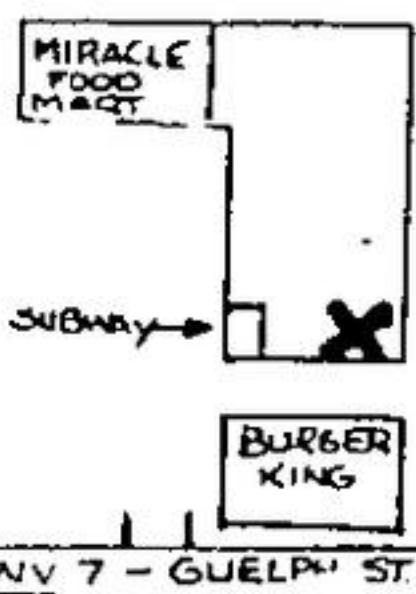

DON'T MISS

CASH & CARRY
HOUSEHOLD SUPPLIES'

DOOR CRASHER SAVINGS

Aluminum
**ROASTING
PANS**
$7.99

JOY
DISH SOAP - 1 L.
$7.99

BOUNCE
35's
$2.99

SARAN WRAP
29 cm. x 15 cm.
99¢

LIMIT 2 PER
FAMILY PURCHASE

TUES., DEC. 18

ONE DAY ONLY

TUES., DEC. 18

J-CLOTHS
8's
$7.29

GLAD
KITCHEN CATCHER
24's
$7.65

CASH & CARRY

HOUSEHOLD SUPPLIES
235 GUELPH STREET
HALTON HILLS PLAZA
Behind Burger King

877-7917

Tues.-Fri. 10:00-6:00; Sat. 9:00-5:00

Prices in effect until closing Sat., Dec. 15