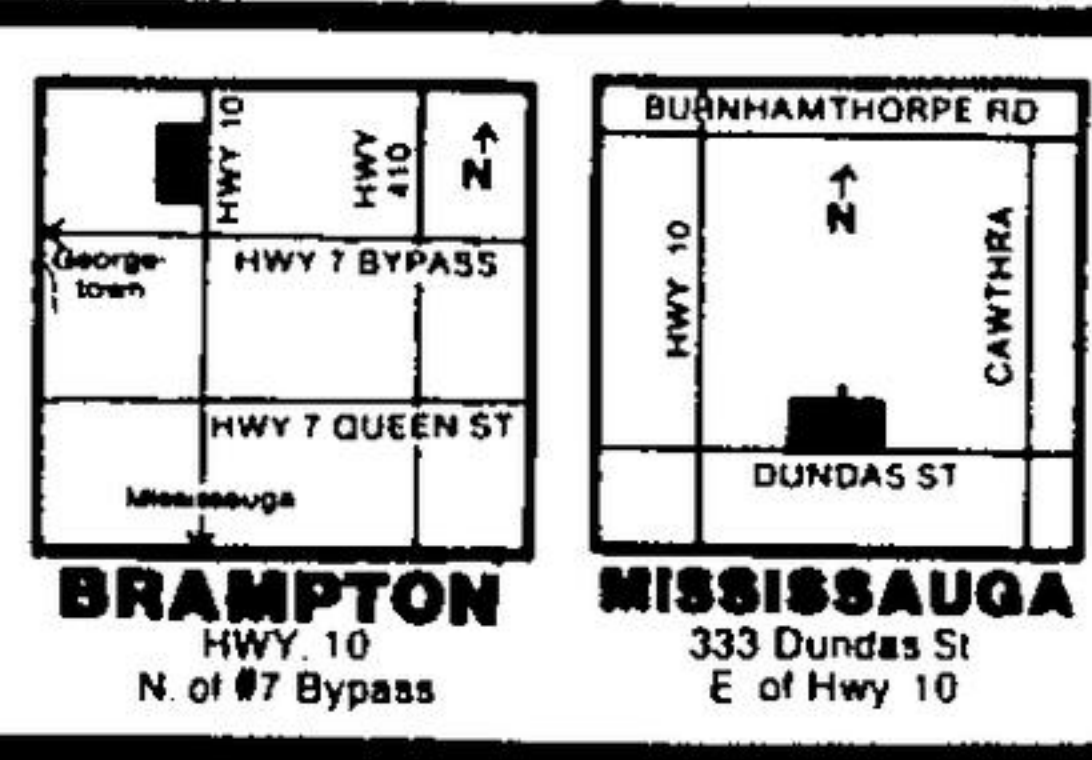

SALE 988 Our reg. 15.99ea.

White Rose
CRAFTS & NURSERY SALES LTD

HOURS
Mon to Fri. 9:00a.m. - 9:00p.m.
Sat. Sun. & Holidays 9:00a.m. - 6:00p.m.

OPEN SUNDAYS
SALE ENDS NOVEMBER 15, 1990.
LIMITED TO STOCK ON HAND.
WE HAVE THE RIGHT TO LIMIT QUANTITIES.
NO PATIO FURNITURE SOLD AT KENNEDY RD. & THE QUEENSWAY STORES.