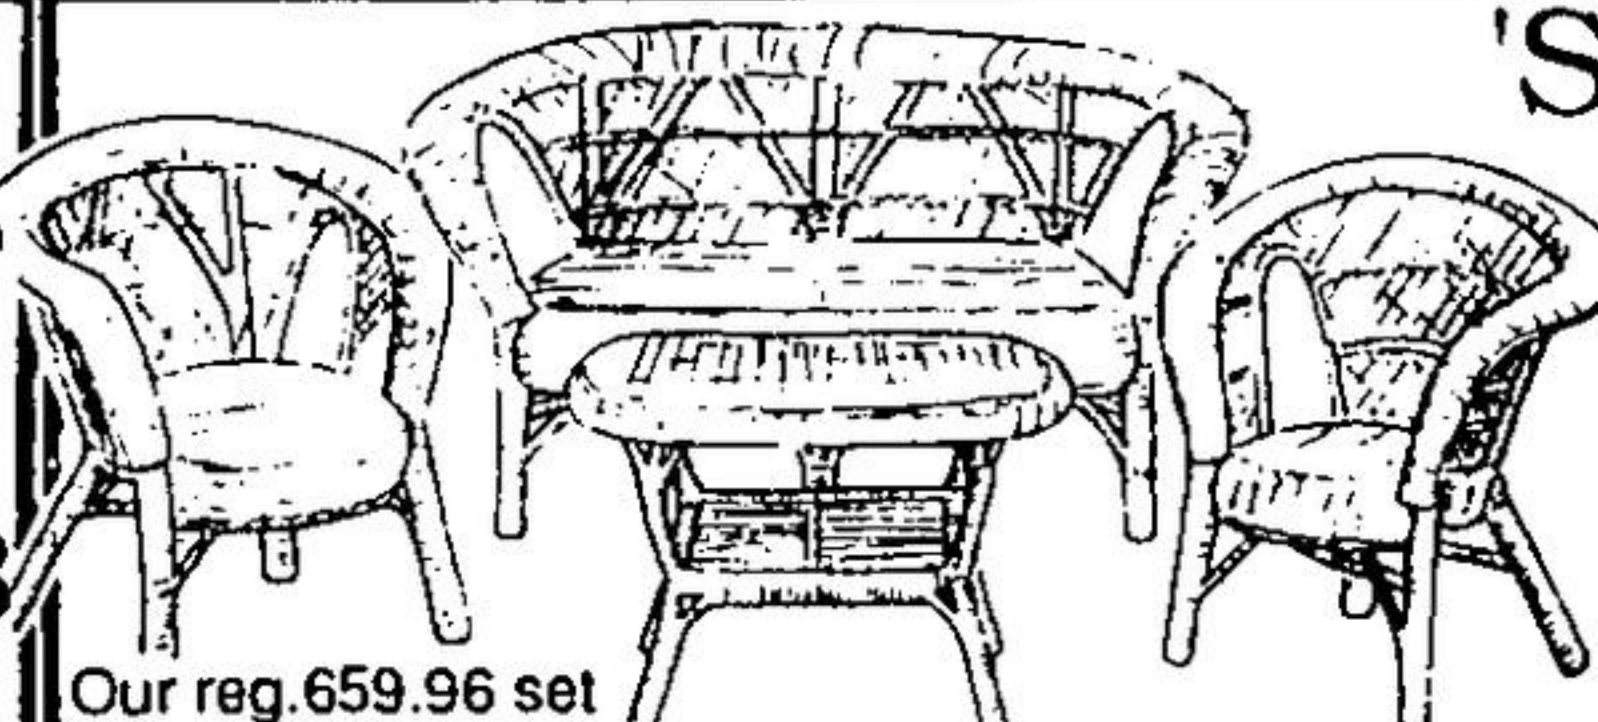

YOUR CHOICE 2 1/2-3' TALL 9.88 ea.

Super Value
WICKER ROCKER

Beautiful old fashioned design. Choose from 5 lovely colours. Our reg. 199.99ea.

99.99 ea.

BEST BUY

'PACIFIC HARBOUR' ARMCHAIR

Classic open weave design. Sturdy and affordable! Our reg. 149.99ea.

ONLY 74.99 ea.

1/2 PRICE

SOLID OAK LIGHT GARDEN

LARGE 12" POT COVER

Decorative pots eliminate the need for transplanting... 5 popular colours. 12". Our reg. 5.29ea.

SALE 2.64 ea.

An indoor garden you will be proud to display anywhere in your home. Sturdy oak frame has 3 extra wide 48" fluorescent fixtures, 6 full length trays and easy roll Shepherd casters. Our reg. 499.99ea.

399.88 ea. (bulbs extra)

1/2 PRICE

WHITE WICKER

'SAVANNAH' 4 PIECE SET:
2 - Armchairs
1 - Settee
1 - Coffee Table

298.88 Our reg. 659.96 set

White Rose
CRAFTS & NURSERY SALES LTD.

LIMITED TO STOCK ON HAND
HOURS:
Mo. to Fri. 9:00a.m.-9:00p.m.
Sat., Sun. & Holidays 9:00a.m.-6:00p.m.