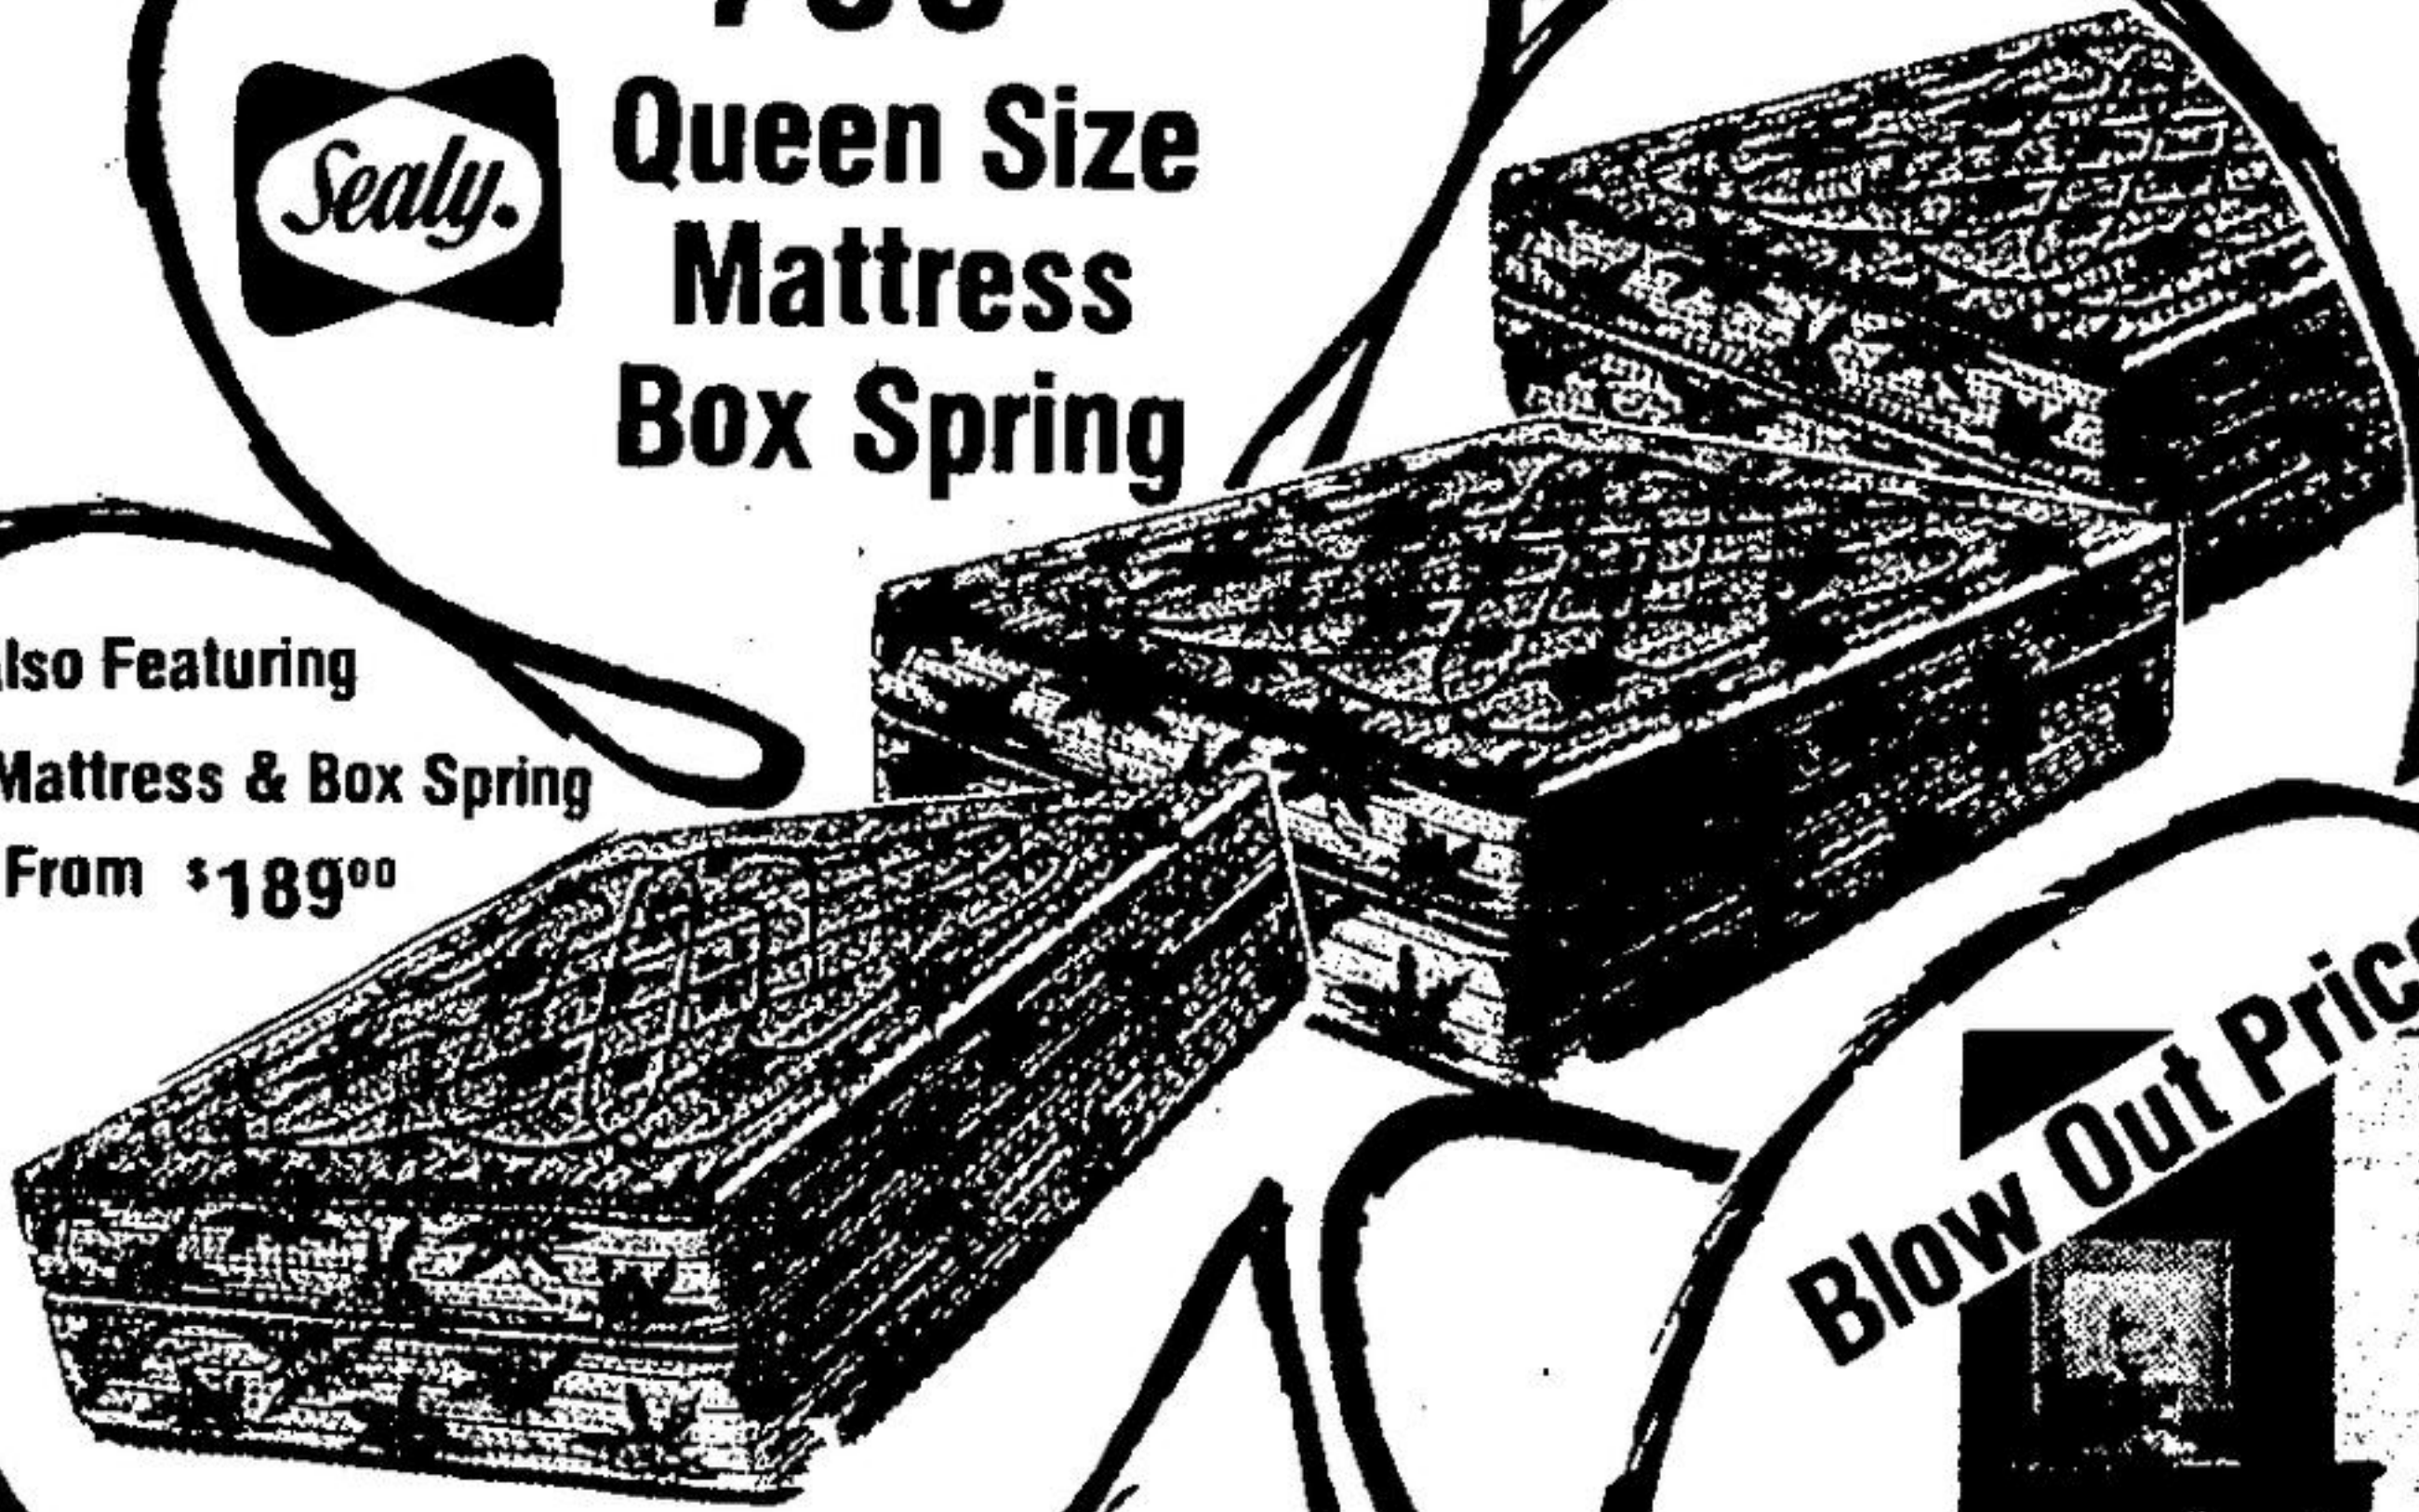

## SAVE

**\$700<sup>00</sup>**

**Queen Size  
Mattress  
Box Spring**

Also Featuring

**39" Mattress & Box Spring  
From \$189<sup>00</sup>**

**Blow Out Price**

**18th Century**