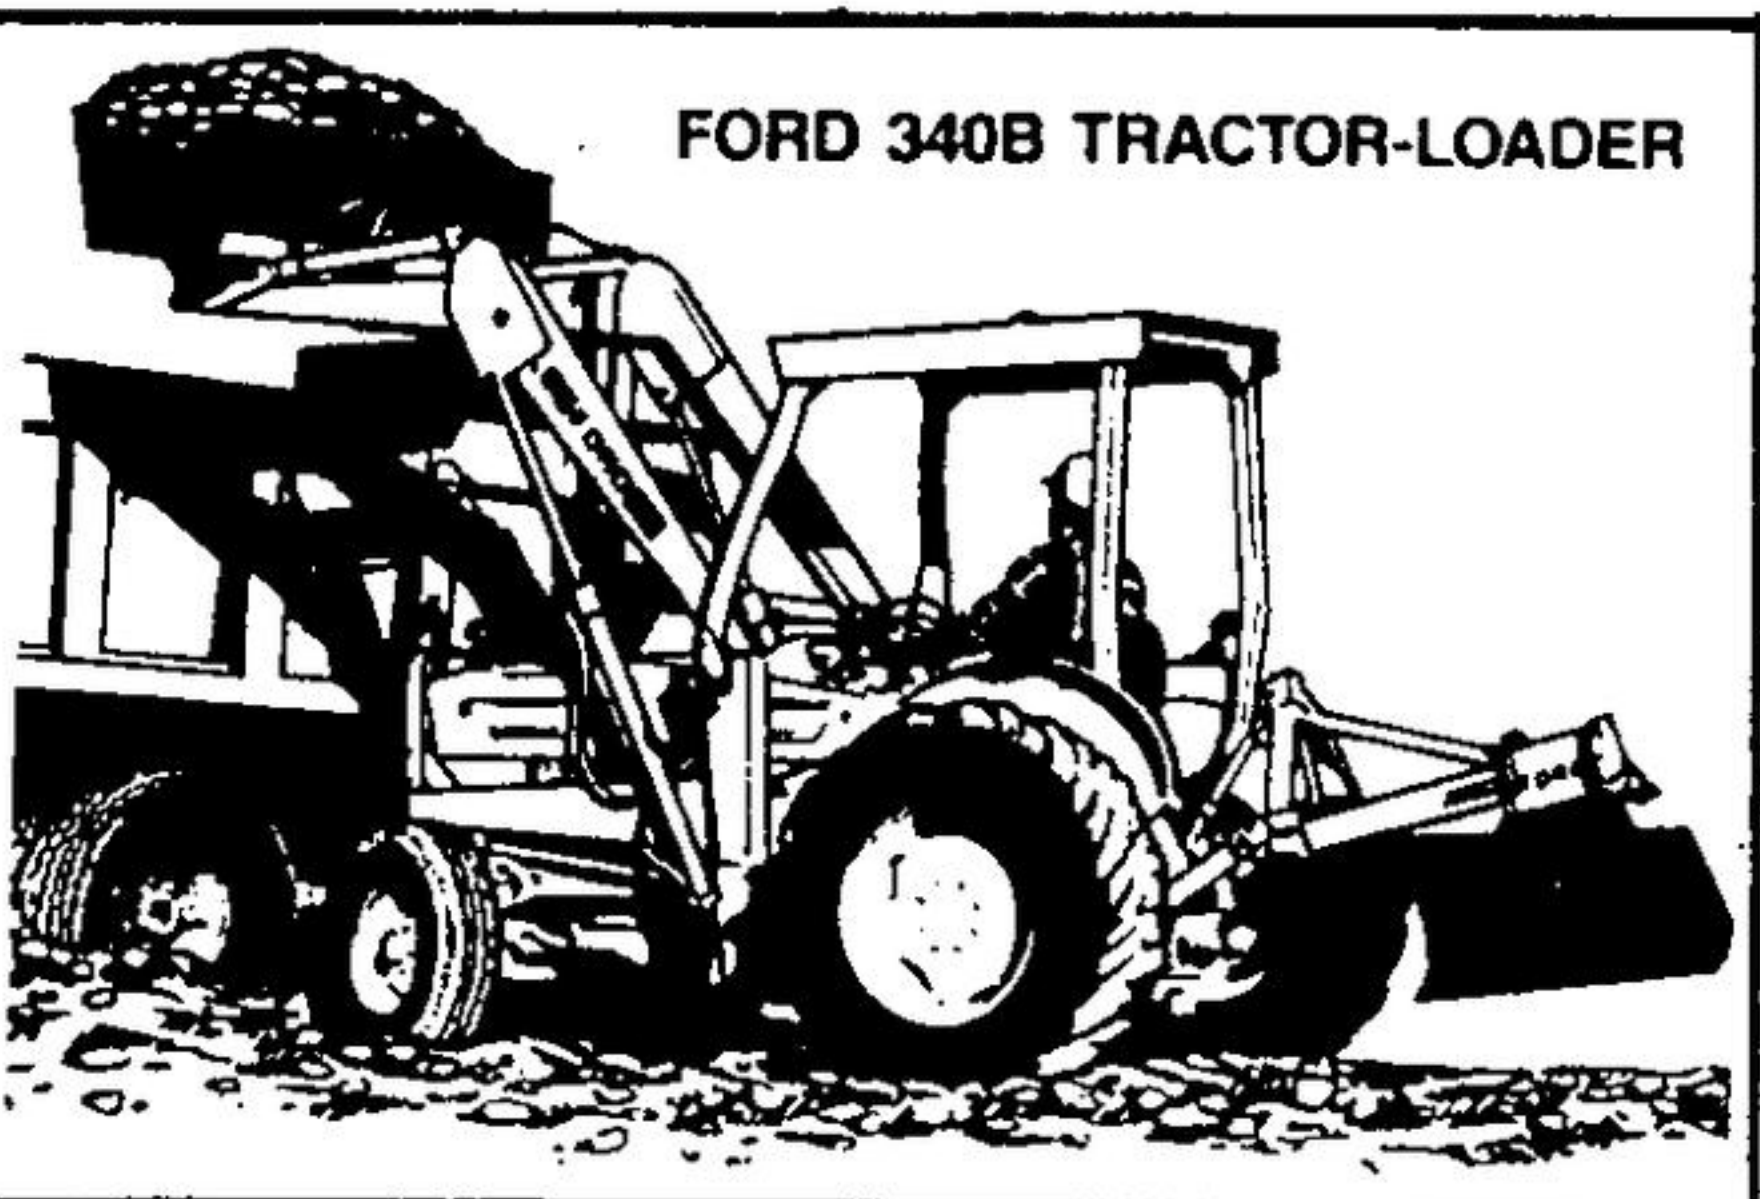

"The Dealer"

FORD

urs

Our newest addition --
FORD 655C BACKHOE

Features:

- reach
- strength
- operator visibility
- greater control speed

The L-553.
Unmatched
dump reach.

Forward dump reach with the Model L-553 loader from New Holland. That's because the front linkage lifts the payload forward as it dumps. The rear linkage keeps the bucket level, for easy unloading. The result — faster dumping and more work per hour. The L-553 has a 42-inch low center of gravity for outstanding stability. Call today and take the Model L-553 on a test drive.

WE'RE SURE YOU'VE SEEN SO MANY OTHERS ON THE JOB

FORD 340B TRACTOR-LOADER

**Reach
Speed and Stability**

FORD NEW HOLLAND EQ. LTD.

HWY. 24

TELEPHONE:
(519) 833-9384

"The Dealer"