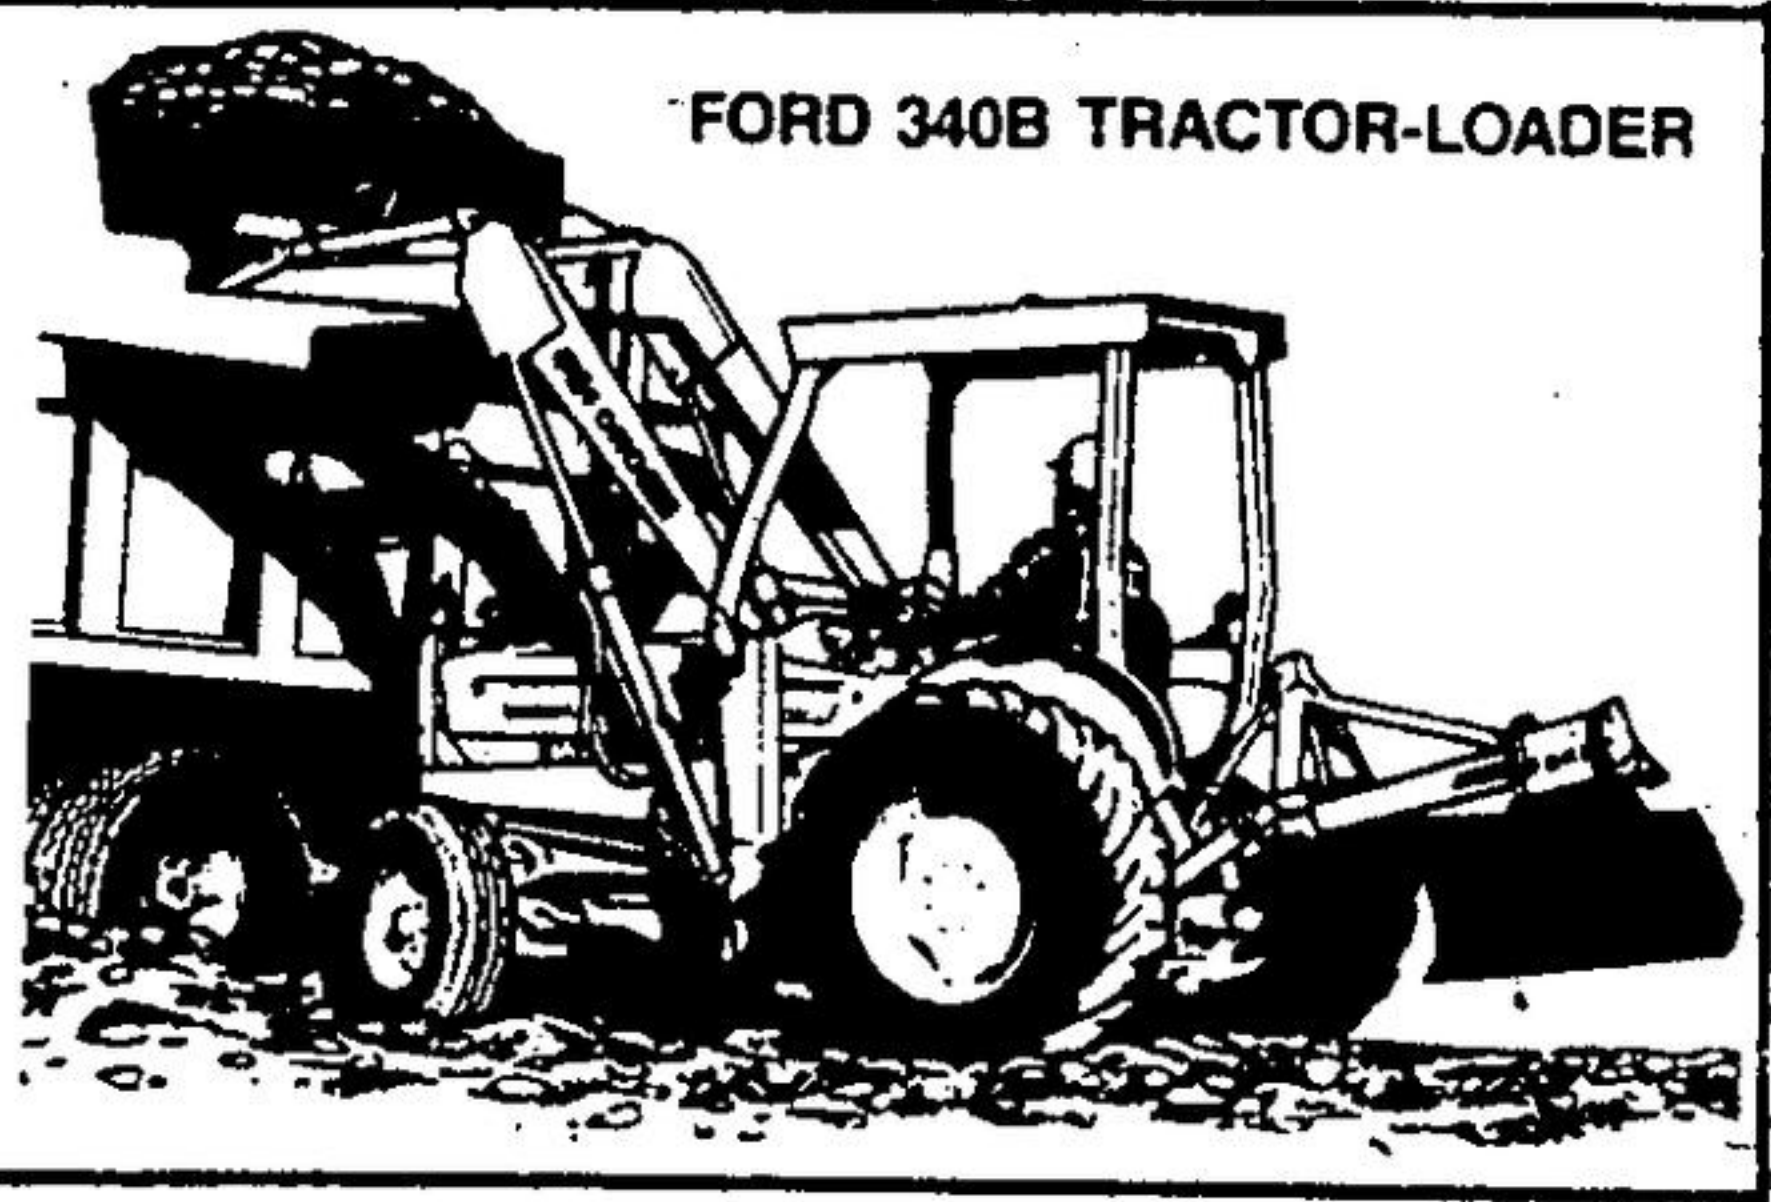

**Reach
Speed and Stability**

HOLLAND EQ. LTD.

OFF. HWY. 24

TELEPHONE:
(519) 833-9384

"The Dealer"