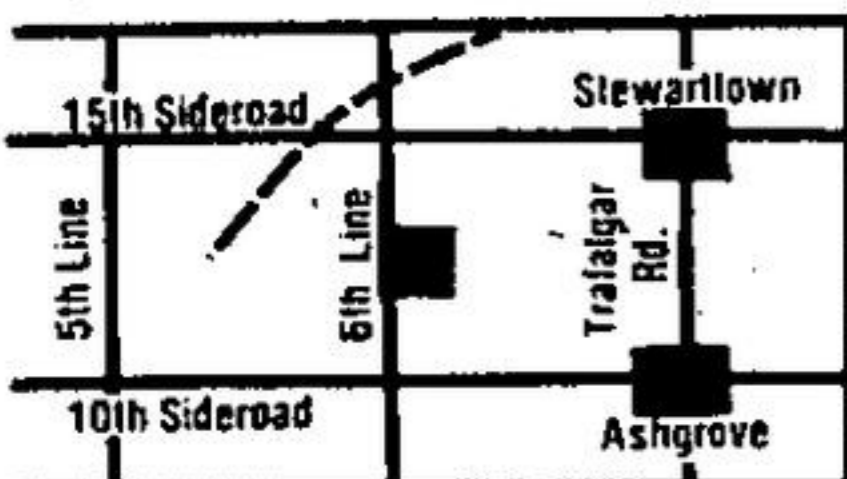

CERAMIC VASES

Assorted Colours & Sizes

15% OFF Reg. Price

HOURS:

Monday - Saturday 9:00 a.m. to 7:00 p.m.

— OPEN SUNDAYS —
10:00 a.m. to 3:00 p.m.

873-1200

— FEATURE OF THE WEEK — ALL HANGING BASKETS

Reg. \$12.95

NOW \$10.95

- Cut
- Wash
- Style

DAD'S
Bring In Your
Kids (under 12)

\$1.00 OFF KIDS' CUTS

Reg. \$6.95 Now \$5.95

211 GUELPH ST. (ACROSS FROM POLICE STN.)

R. E. McCall