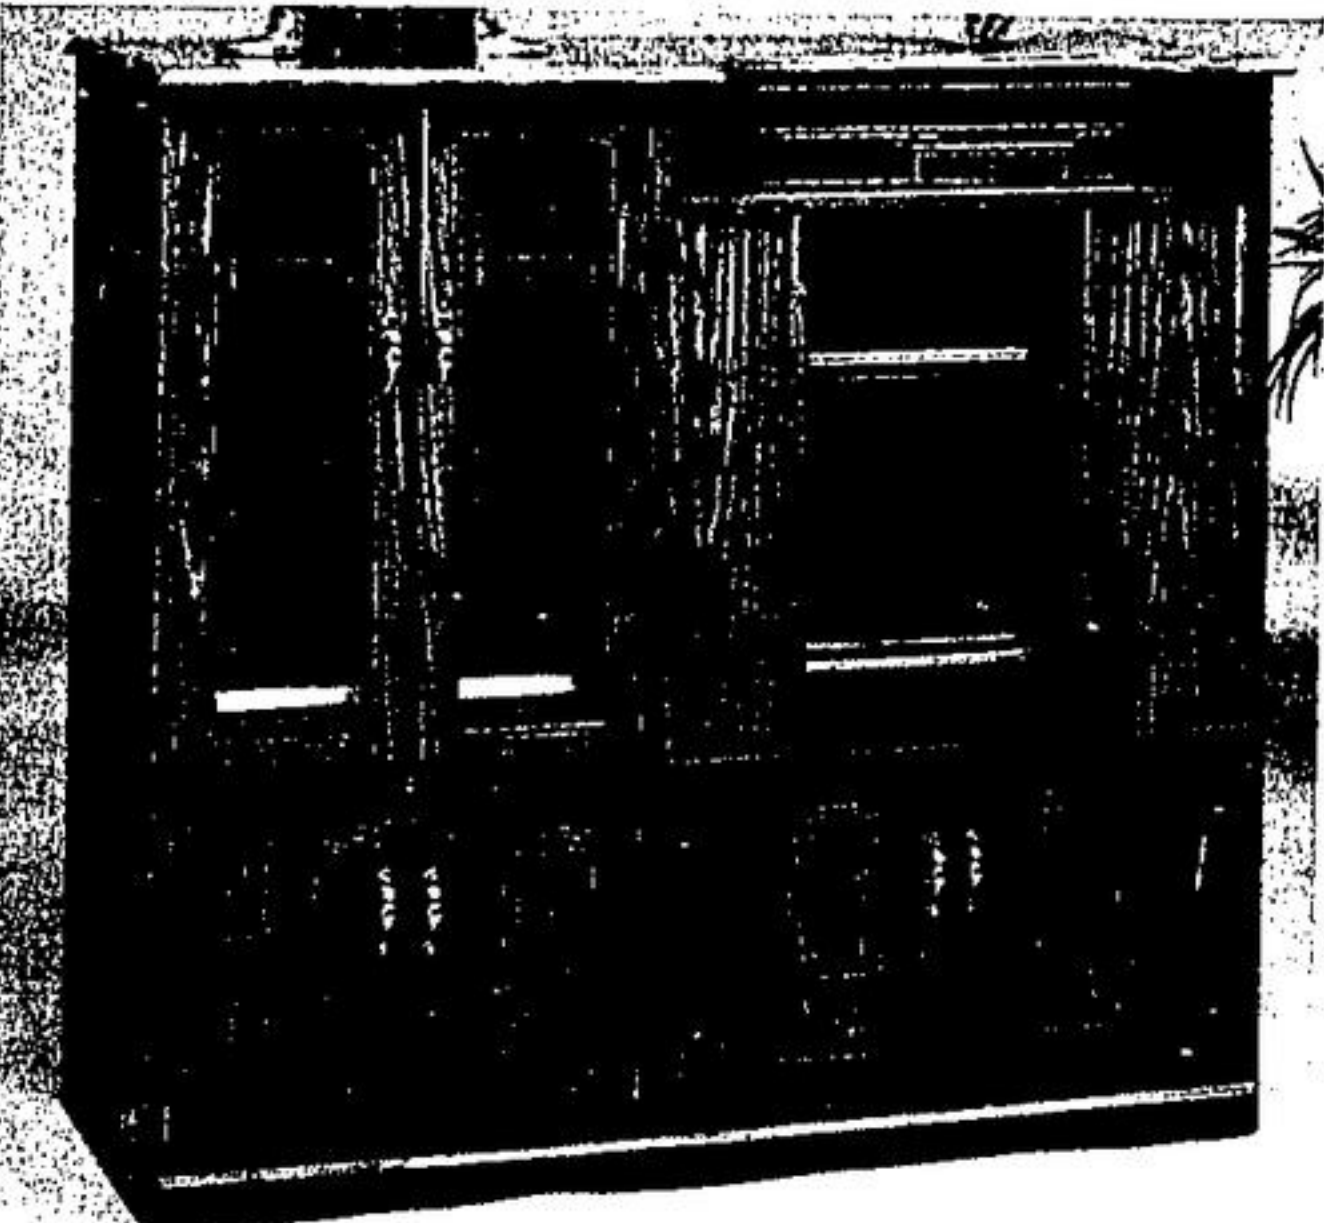

**YOUR CHOICE** **499.** ea.

**TRANSITIONAL ENTERTAINMENT CENTRE**  
Stylish design in Melbourne oak. 50" W x 21" D x 50" H. 4888-508-1

**CASUAL ENTERTAINMENT CENTRE**  
Audio, video, display and storage unit. 54" W x 21 1/2" D x 51" H. 4888-474-1

**ENTERTAINMENT CENTRE**  
In Monterey Oak finish has ample store space as well as a stereo area behind glass. 50" W x 18" D x 50" H. 4890-149-1

**299.**

**ENTERTAINMENT CENTRE**  
Contemporary styled ash finished centre with T.V. area behind doors. 55" W x 18" D x 48" H. 4888-580-1