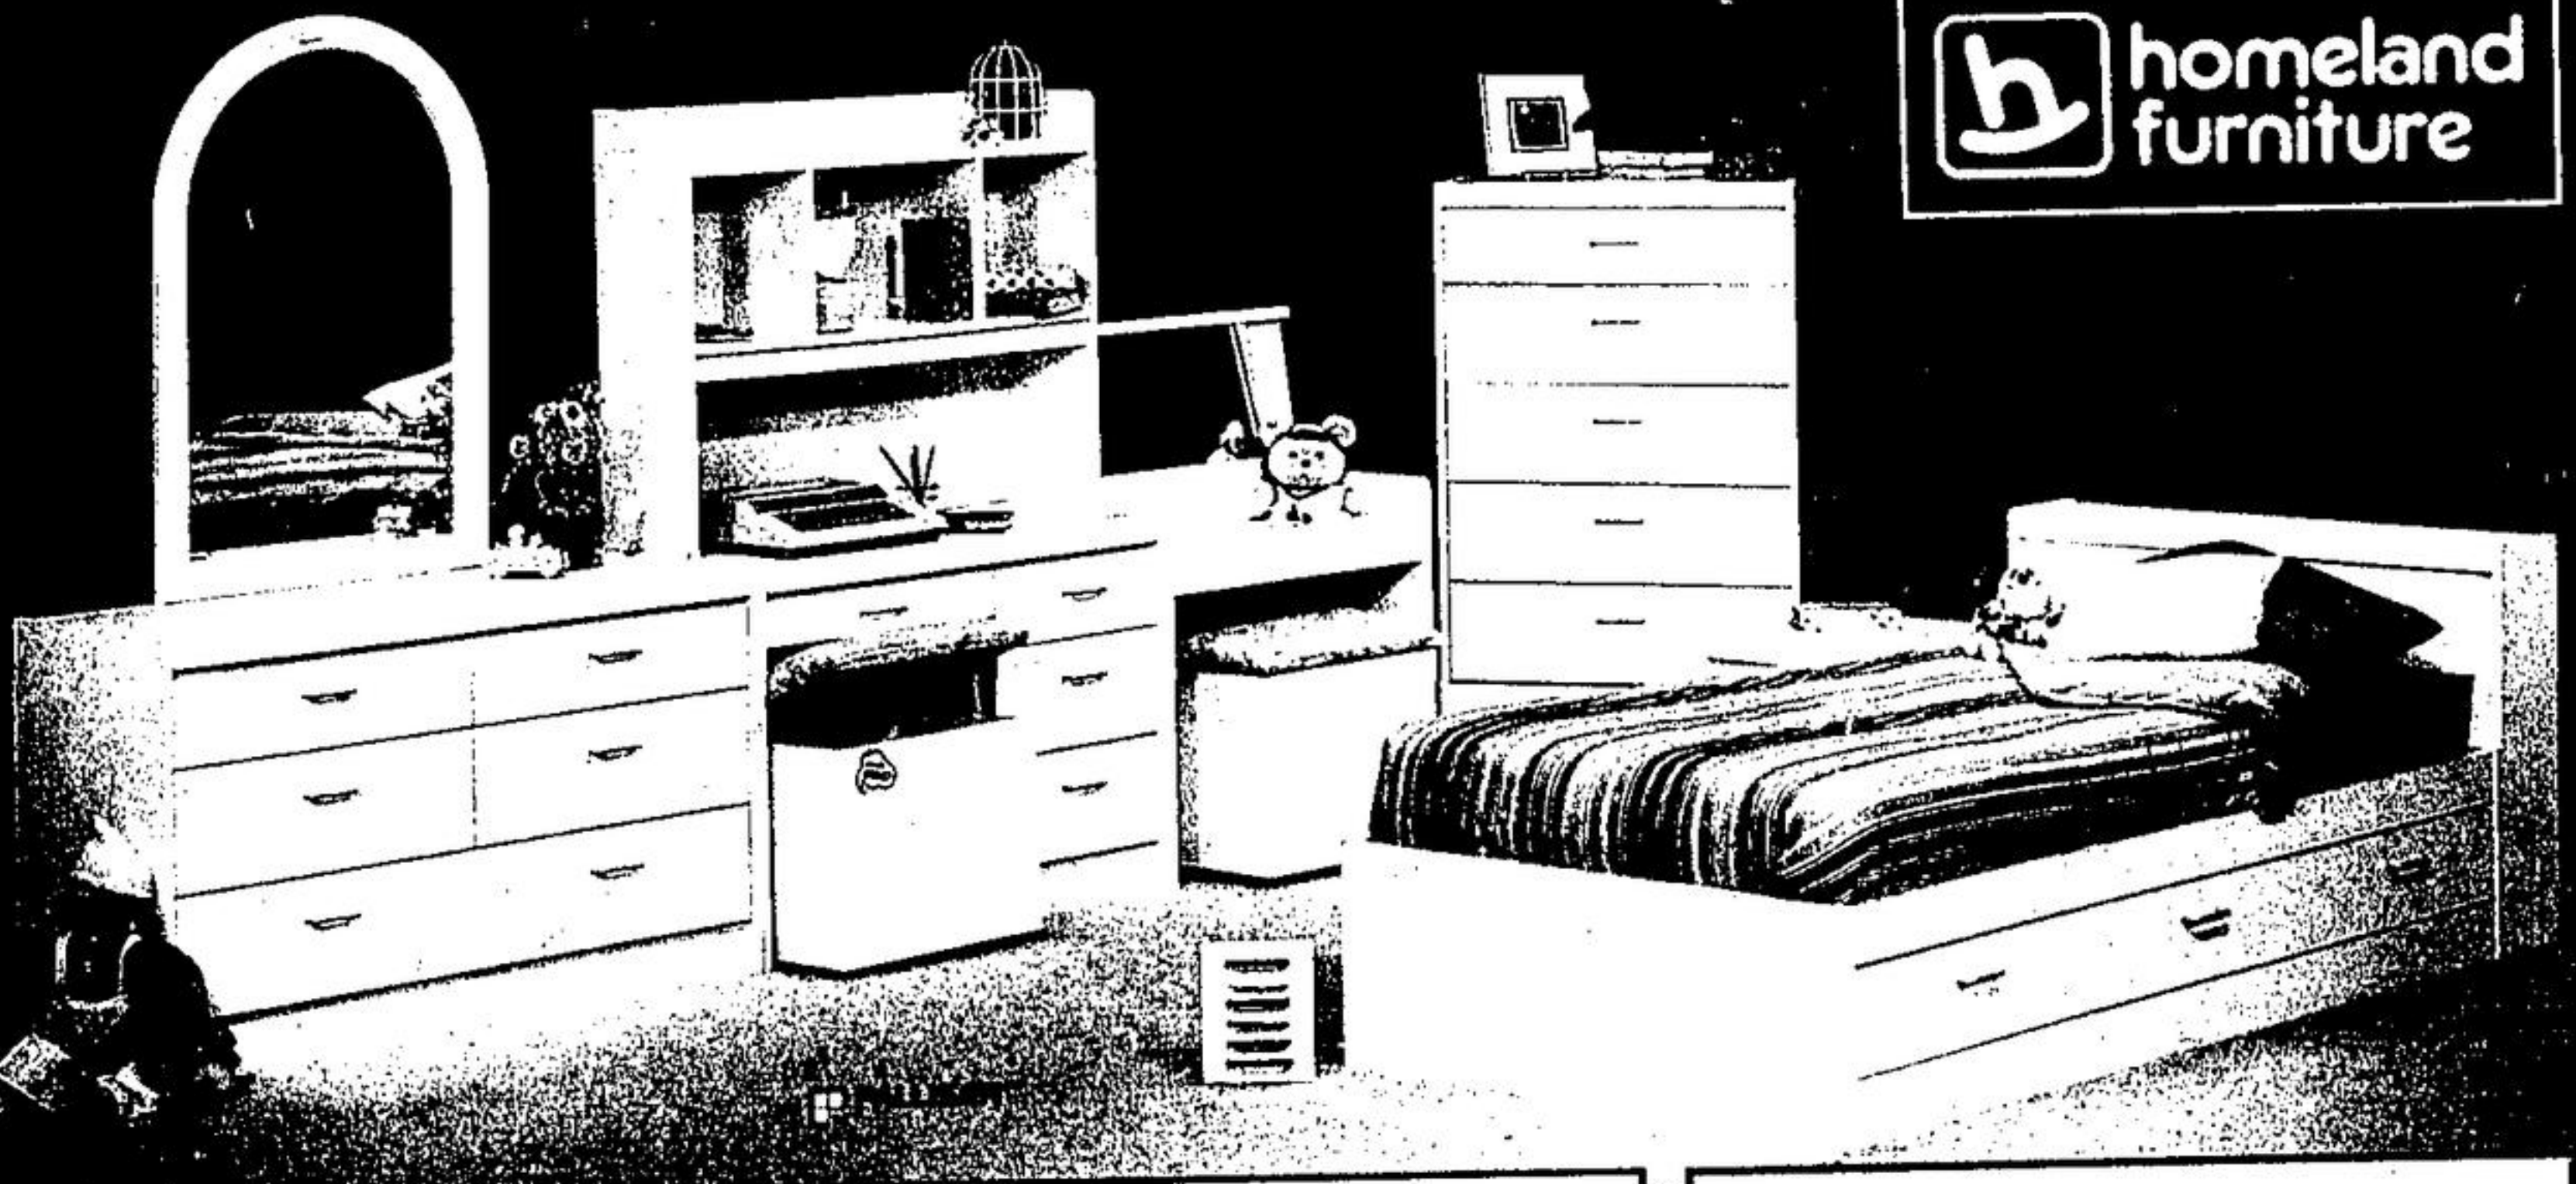

h homeland
furniture

4 PIECE SUITE
1388.

TRADITIONAL QUALITY

This suite is created of all wood and wood products and has a medium pine finish. Accented with silk screened glass, decorative embossings and mouldings, this suite is sure to please. Suite includes armoire, dresser, mirror and 54"/60" headboard.