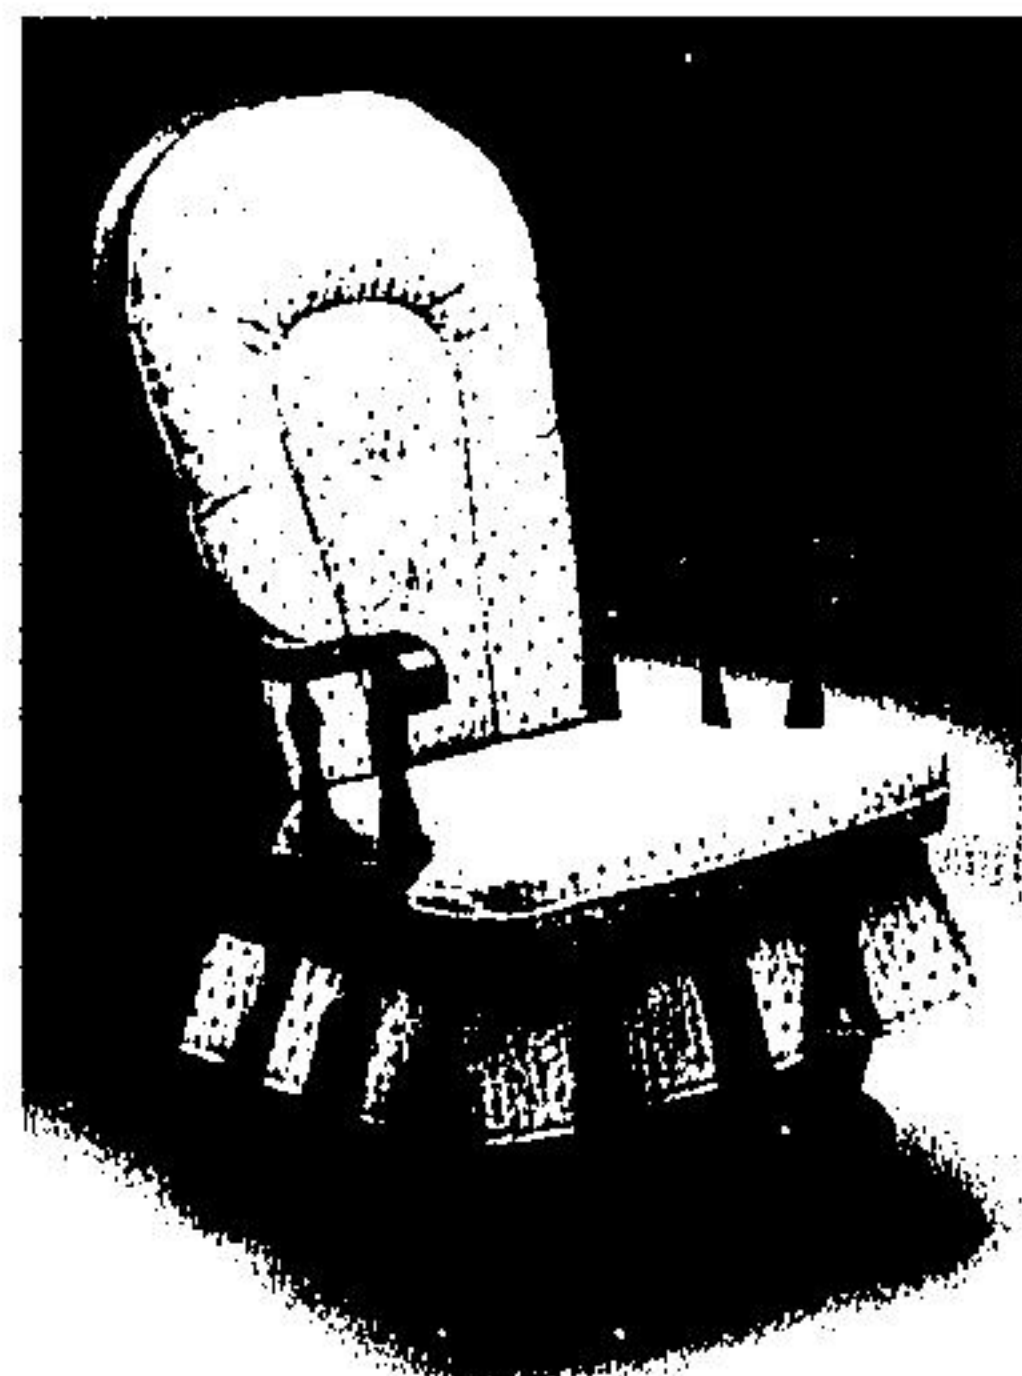

GLIDER ROCKER

Skirted Windsor Back styling. 4831-016-1

349.