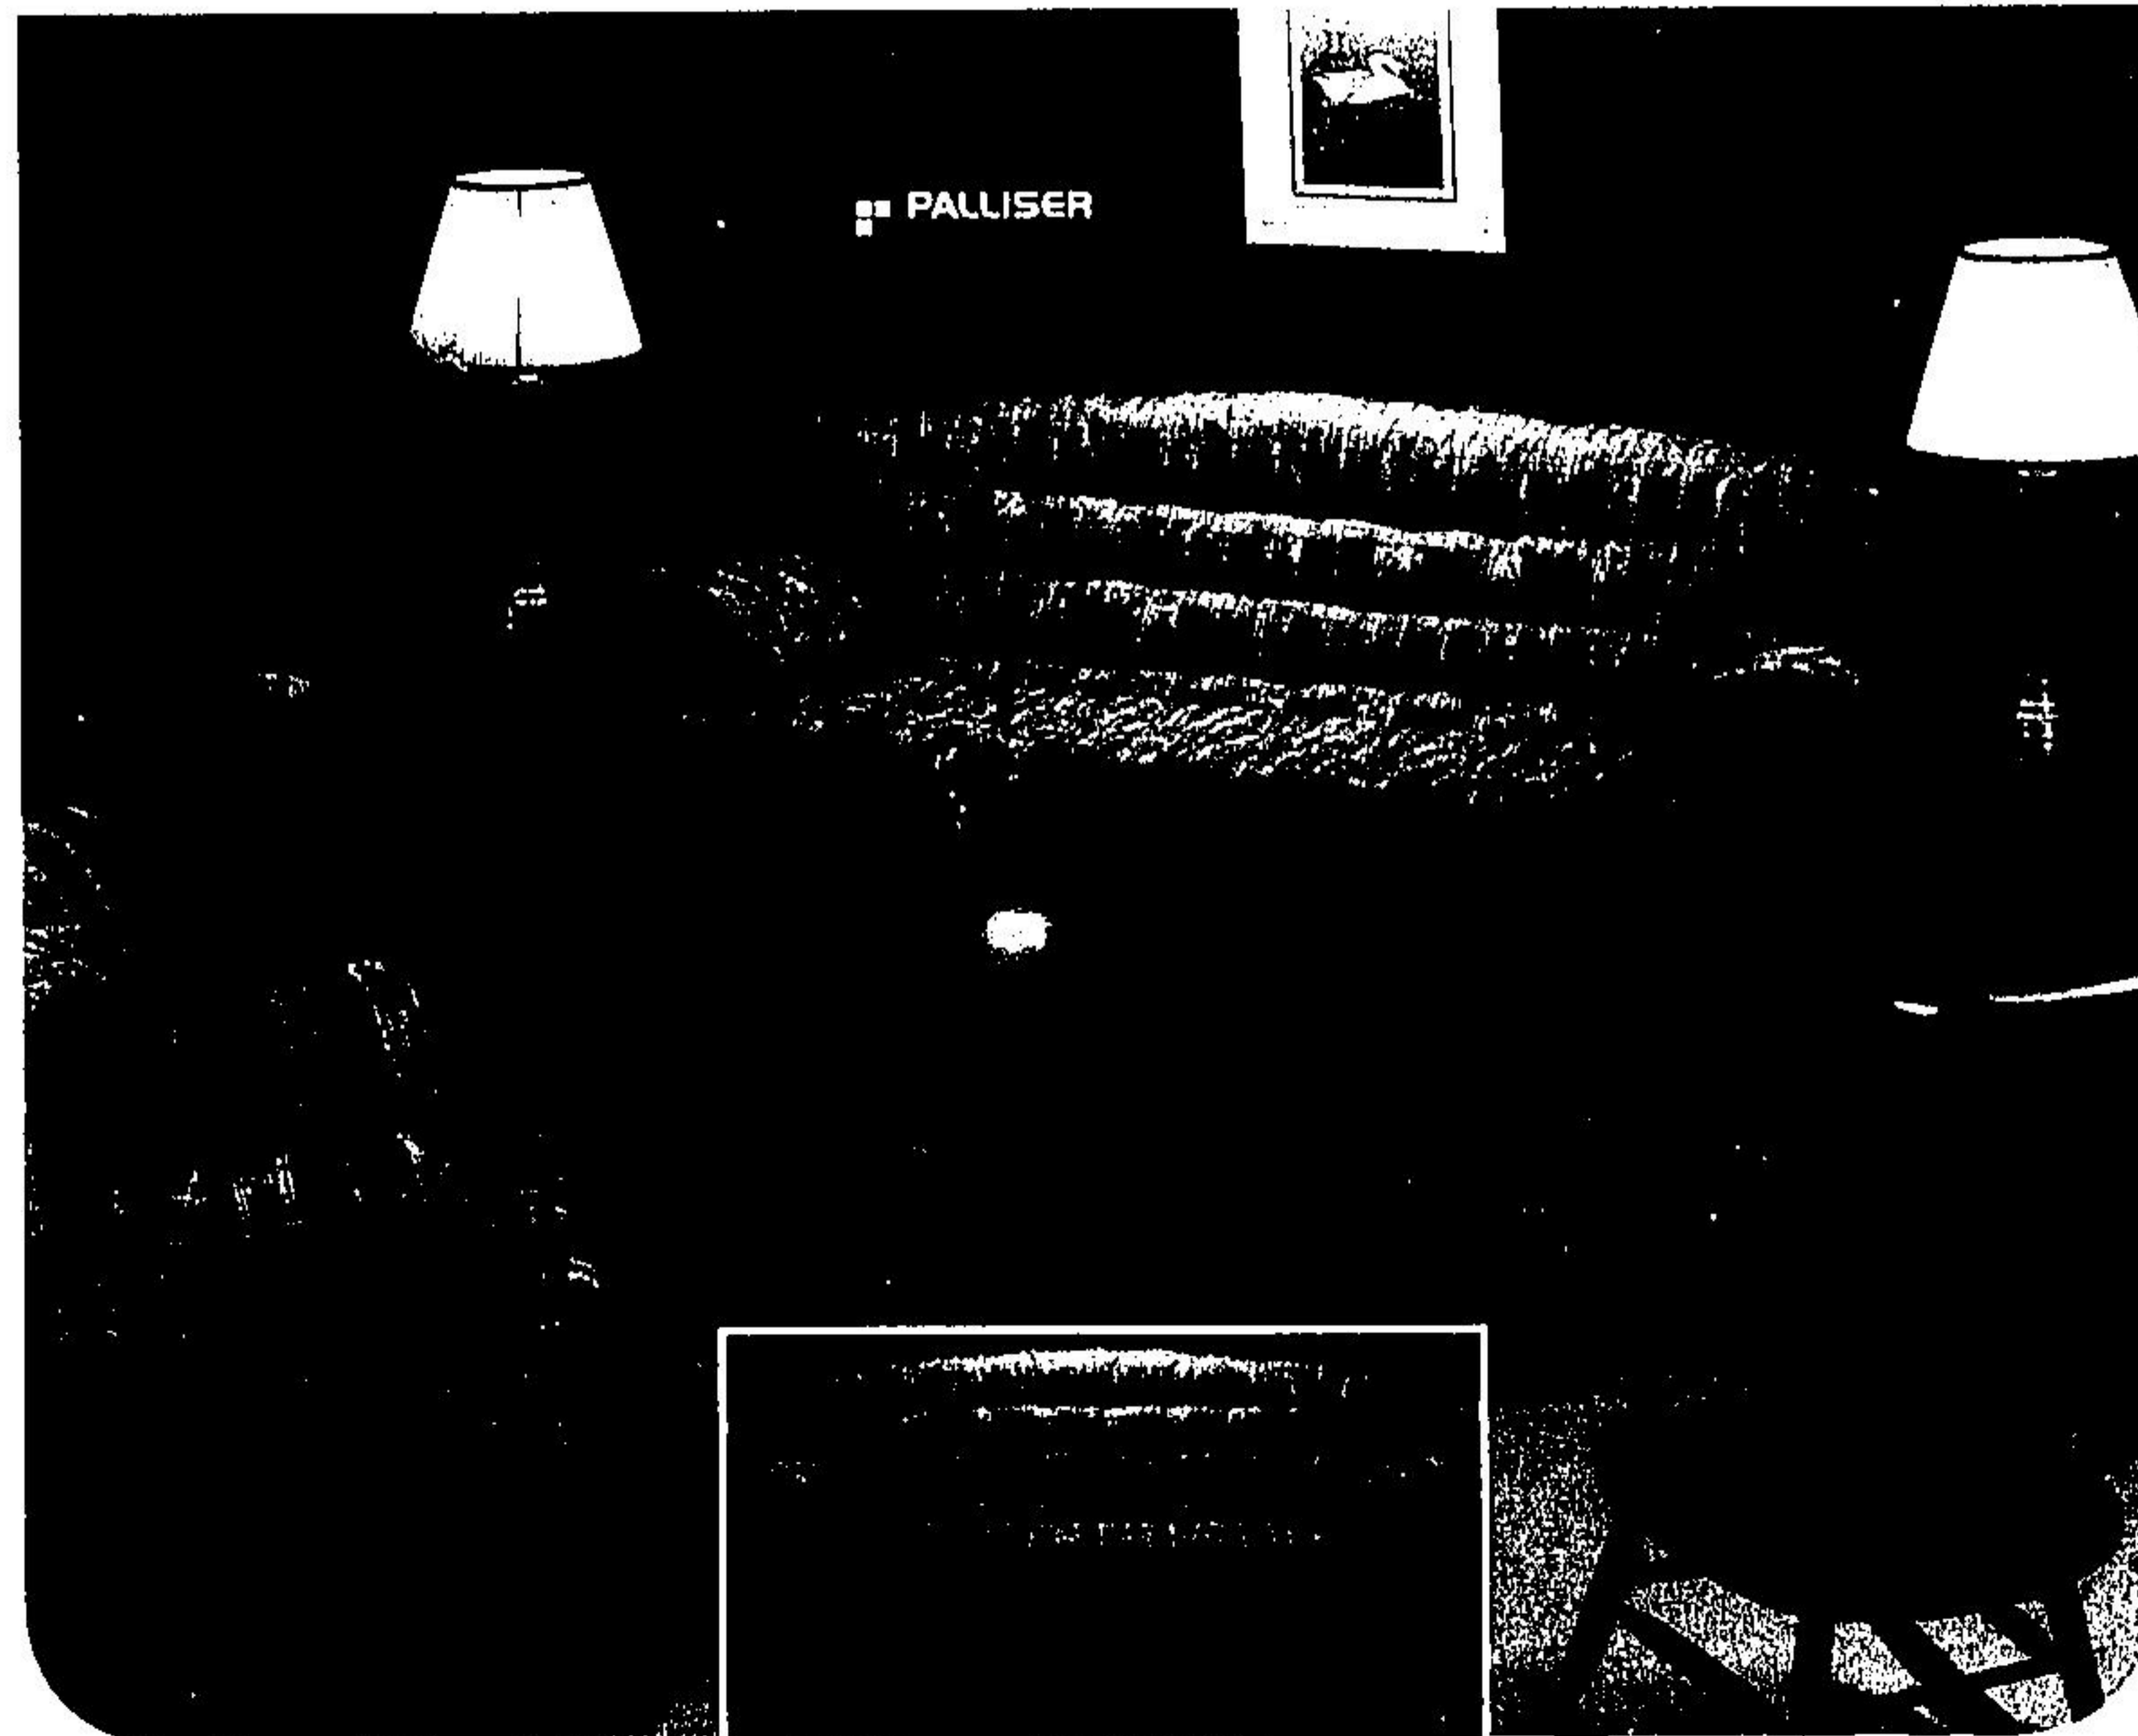

COUNTRY CHARM

This casual suite has a triple button tufted back and pillow arm for added comfort. Hard wearing Olefin blend textured fabric is also available in blue (inset)

(Also available in blue or camel nylon velvet)

Suite includes sofa and swivel rocker.

4847-296/278-1

799.

Loveseat
(not shown)
4847-303/287-1

449.

Oval coffee table
4860-412-1

249.

Oval end table
4860-421-1

249.

Sofa table
(not shown)
4860-430-1

279.