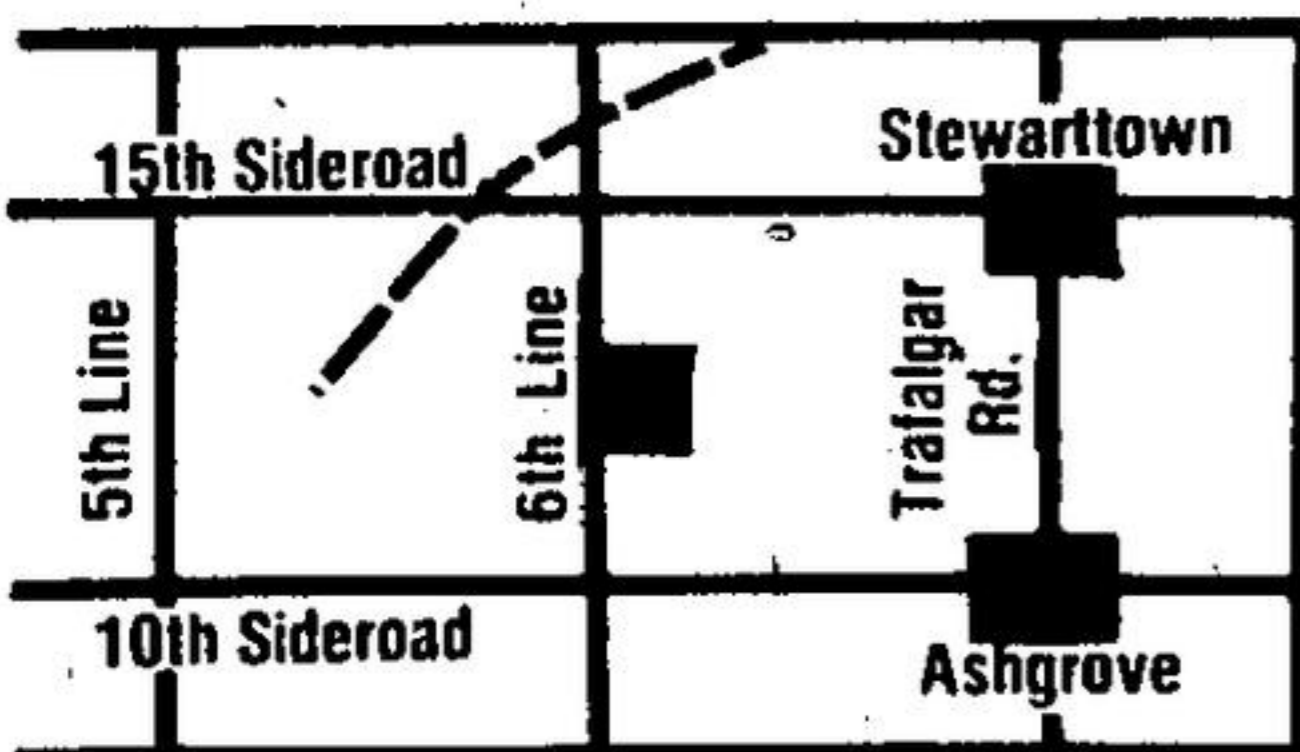

--- COUPON ---

Bring this coupon into our Nursery
and receive a 10% Discount Card.

**EAGLE ENTERPRISES
&
GREENMEADOWS GARDEN
CENTER**

HOURS:
Monday - Saturday 9:00 a.m. to 7:00 p.m.
— **OPEN SUNDAYS** —
10:00 a.m. to 3:00 p.m.
873-1200