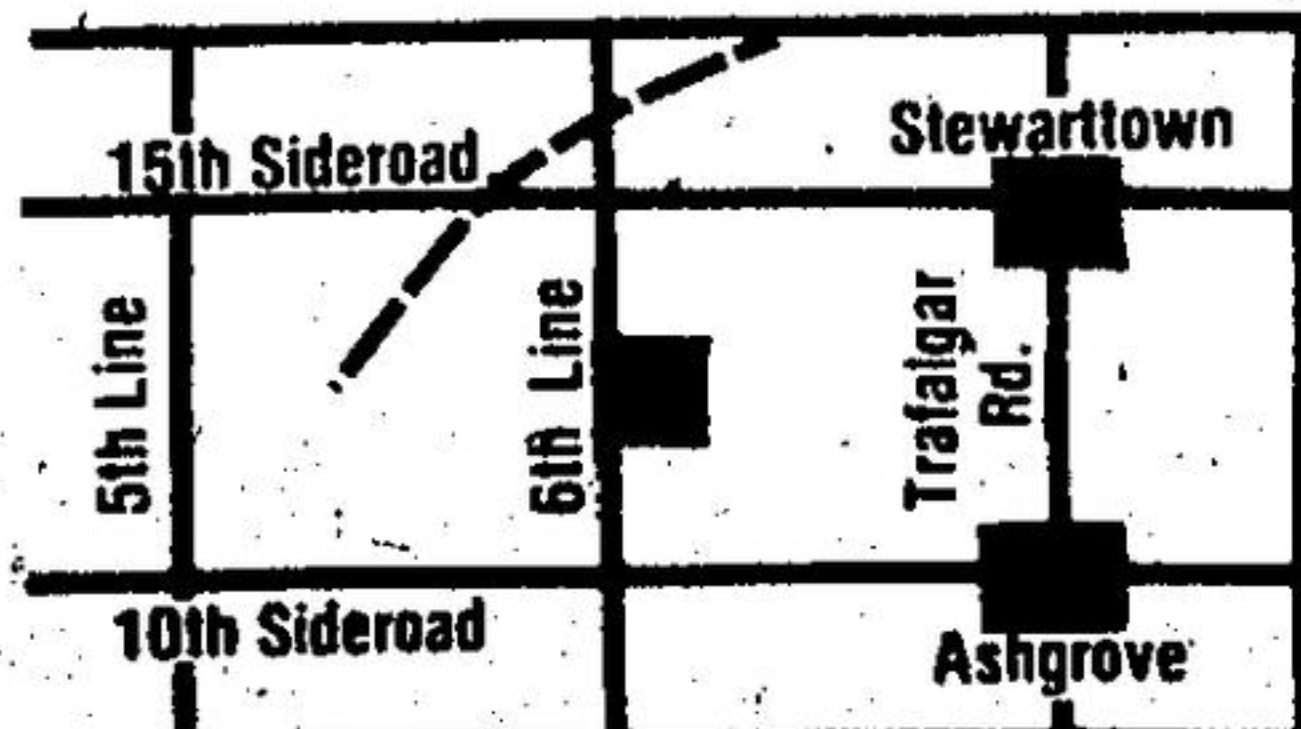

COUPON

Bring this coupon into our Nursery
and receive a 10% Discount Card.

**EAGLE ENTERPRISES
&
GREENMEADOWS GARDEN
CENTER**

HOURS:
Monday - Saturday 9:00 a.m. to 7:00 p.m.
— **OPEN SUNDAYS** —
10:00 a.m. to 3:00 p.m.
873-1200