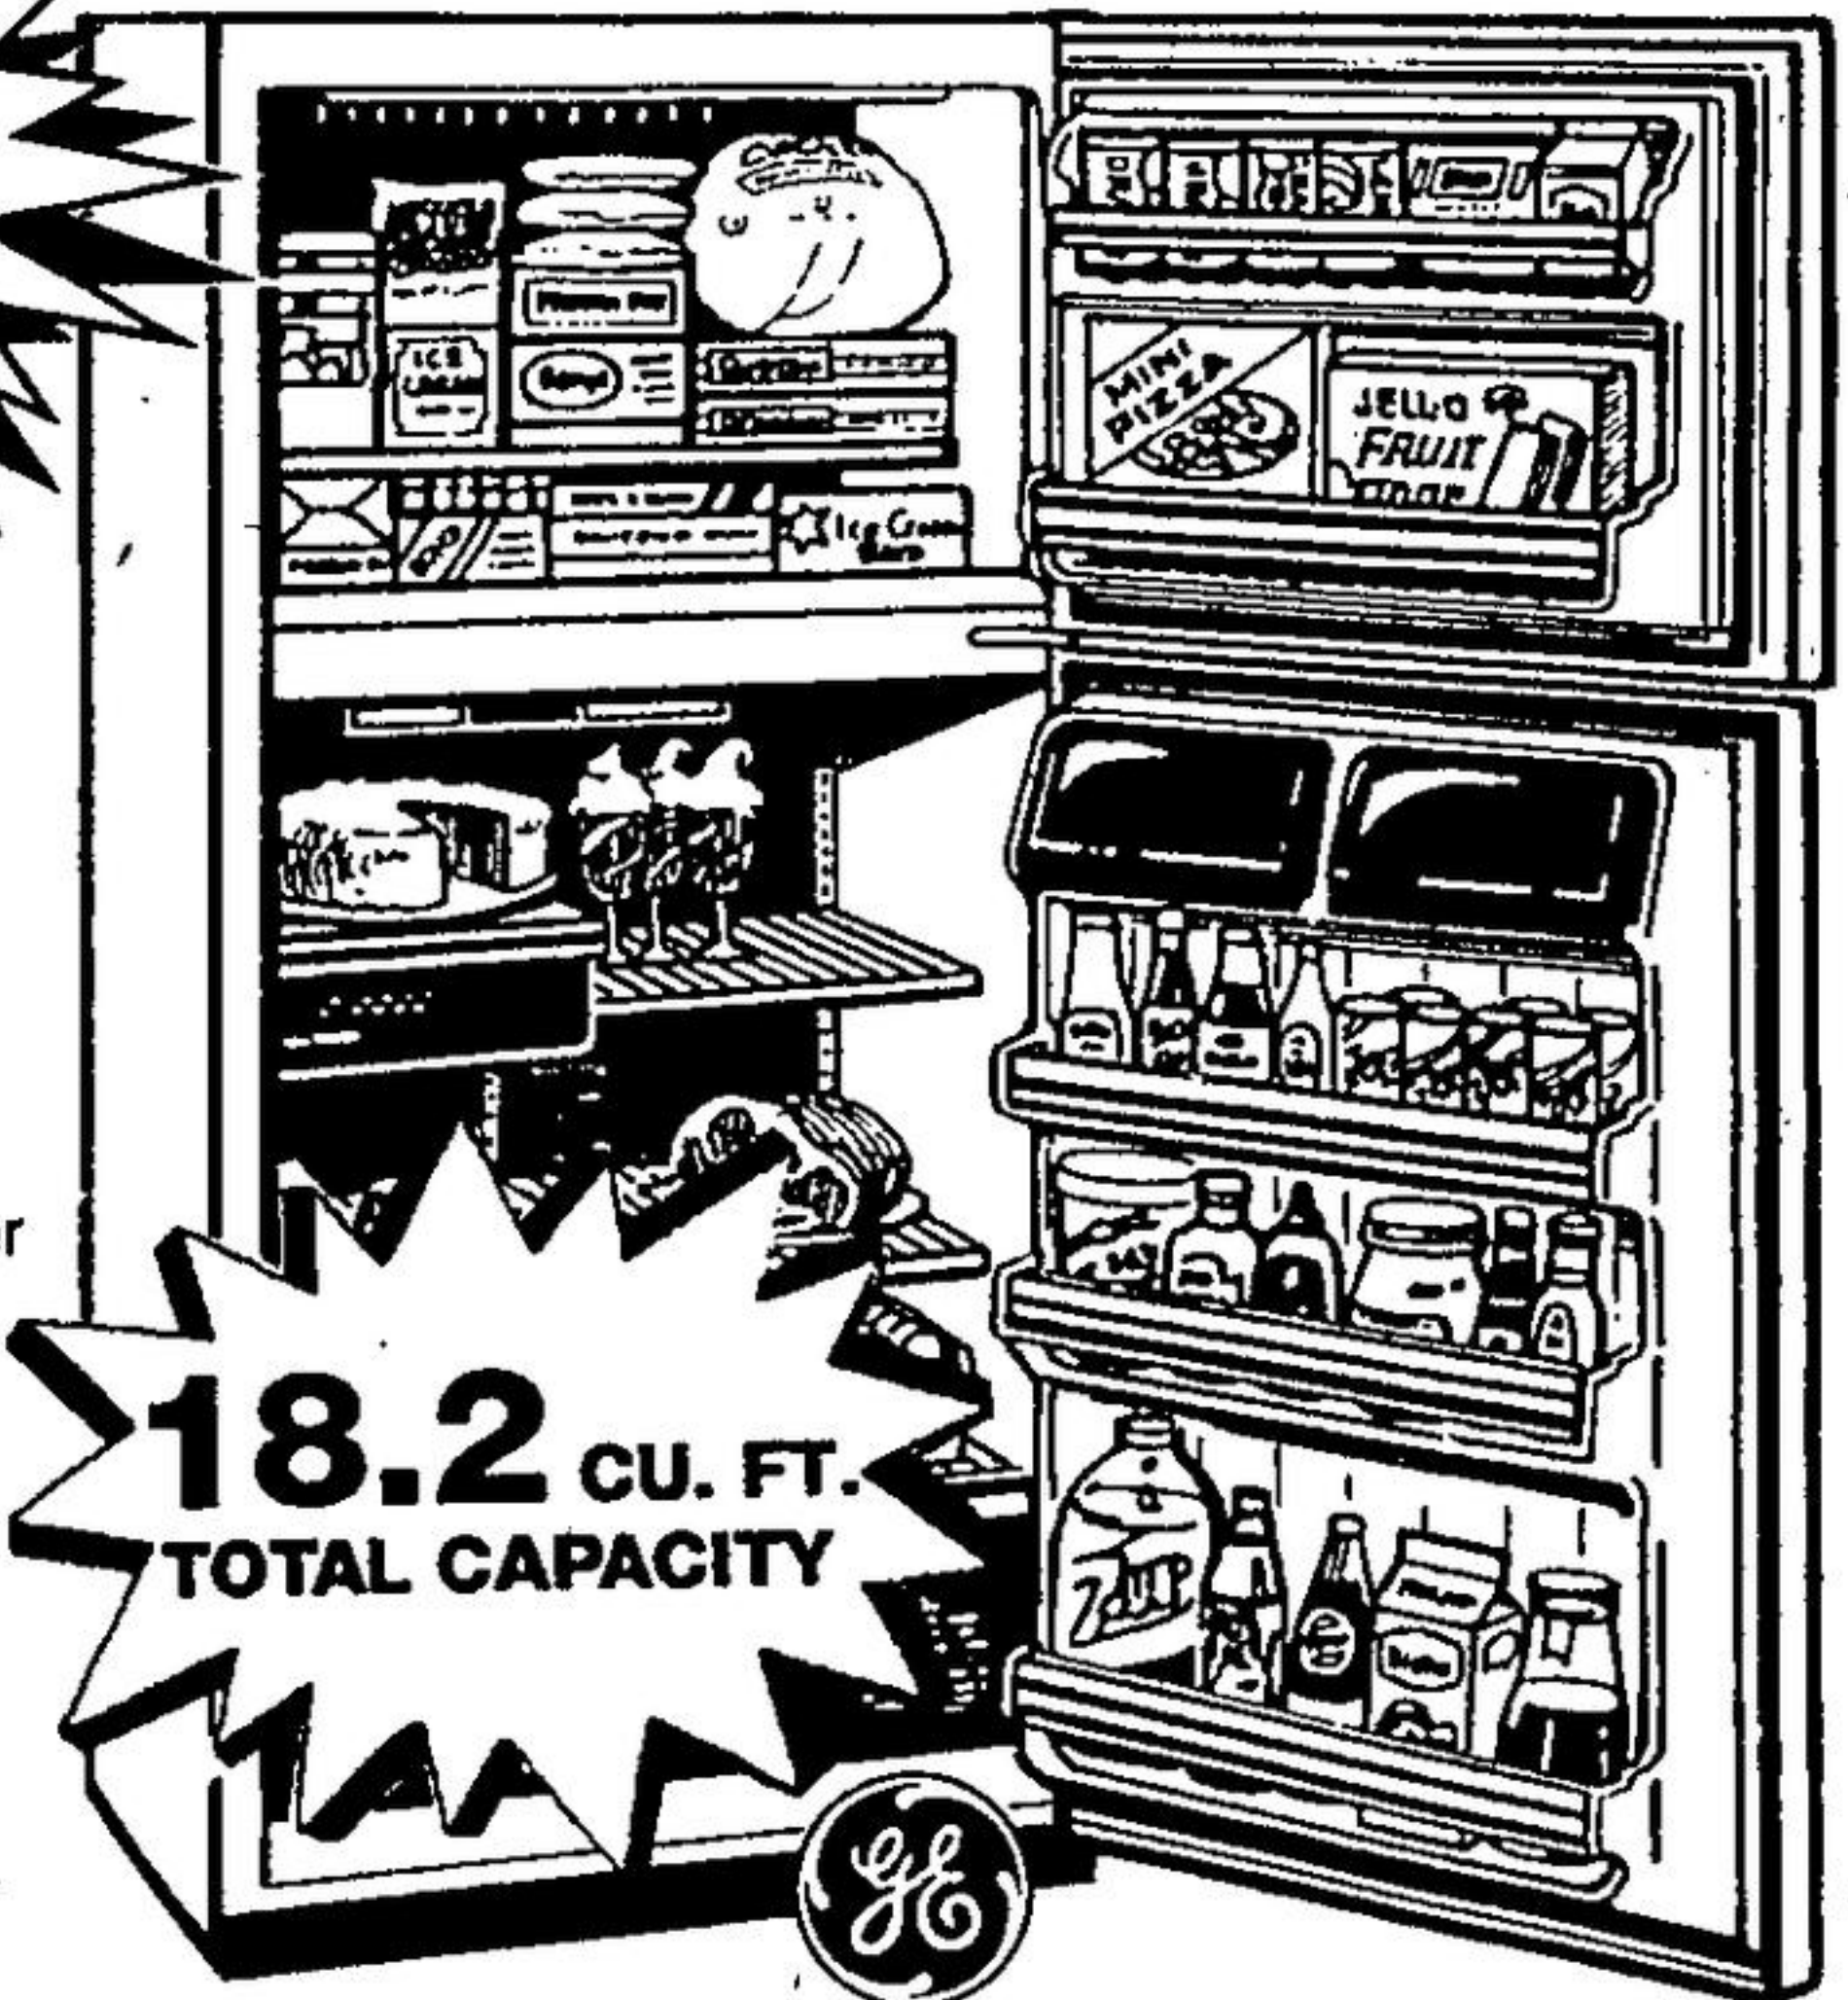

REFRIGERATORS

GE brings you new, innovative features including **MORE STORAGE SPACE** and the cost cutting **ENERGY SAVER!**

14.2 CU. FT. TOTAL CAPACITY

GE REFRIGERATOR Model TBF14SK

- 14.2 cu.ft. total capacity
- 4.59 cu.ft. freezer capacity
- 2 freezer door shelves
- 2 full-width cabinet shelves
- 1 vegetable/fruit pan
- 3 2/3 door shelves
- Dairy compartment
- Energy Saver switch
- Adjustable rollers
- Door stops
- Coil-free back
- Colours: White or Almond
- Dimensions: Height 61", Width 28" Depth 28 1/4"

\$699⁰⁰

GE REFRIGERATOR Model TBF16DK

- 15.5 cu.ft. total capacity
- 4.74 cu.ft. freezer capacity
- Split-level freezer shelf
- 2 freezer door shelves
- Optional automatic icemaker
- 2 ice trays
- 1 full-width & 2 split-level adjustable cabinet shelves
- Separate meat storage
- 2 vegetable/fruit pans (1 sealed)
- Egg storage bin
- 3 door shelves
- 2 Dairy compartments
- Energy Saver switch
- Adjustable rollers
- Door stops
- Coil-free back
- Reversible doors
- Colours: White or Almond
- Dimensions: Height 64", Width 28", Depth 28 1/4"

15.5 CU. FT. TOTAL CAPACITY

\$869⁰⁰

FEDERAL TAX INCREASE TO 13 1/2% JUNE 1, 1989 BUY NOW AND SAVE!

GE REFRIGERATOR Model TBX18DK

- 18.2 cu.ft. total capacity
- 5.14 cu.ft. freezer capacity
- 1 full-width 2 position freezer shelf
- 2 freezer door shelves
- Optional automatic icemaker
- 2 ice trays
- Adjustable cabinet shelves 1 full-width & 2 split-level
- Separate sealed meat storage
- 2 vegetable/fruit pans (1 sealed)
- Egg storage bin
- 3 door shelves
- 2 dairy compartments
- Energy Saver switch
- Adjustable rollers
- Door stops
- Coil-free back
- Reversible doors
- Colours: White or Almond
- Dimensions: Height 64", Width 29 3/8", Depth 31 1/2"

18.2 CU. FT. TOTAL CAPACITY

\$999⁰⁰

GOODLET'S
DOWNTOWN GEORGETOWN
877-2551

SINCE 1937