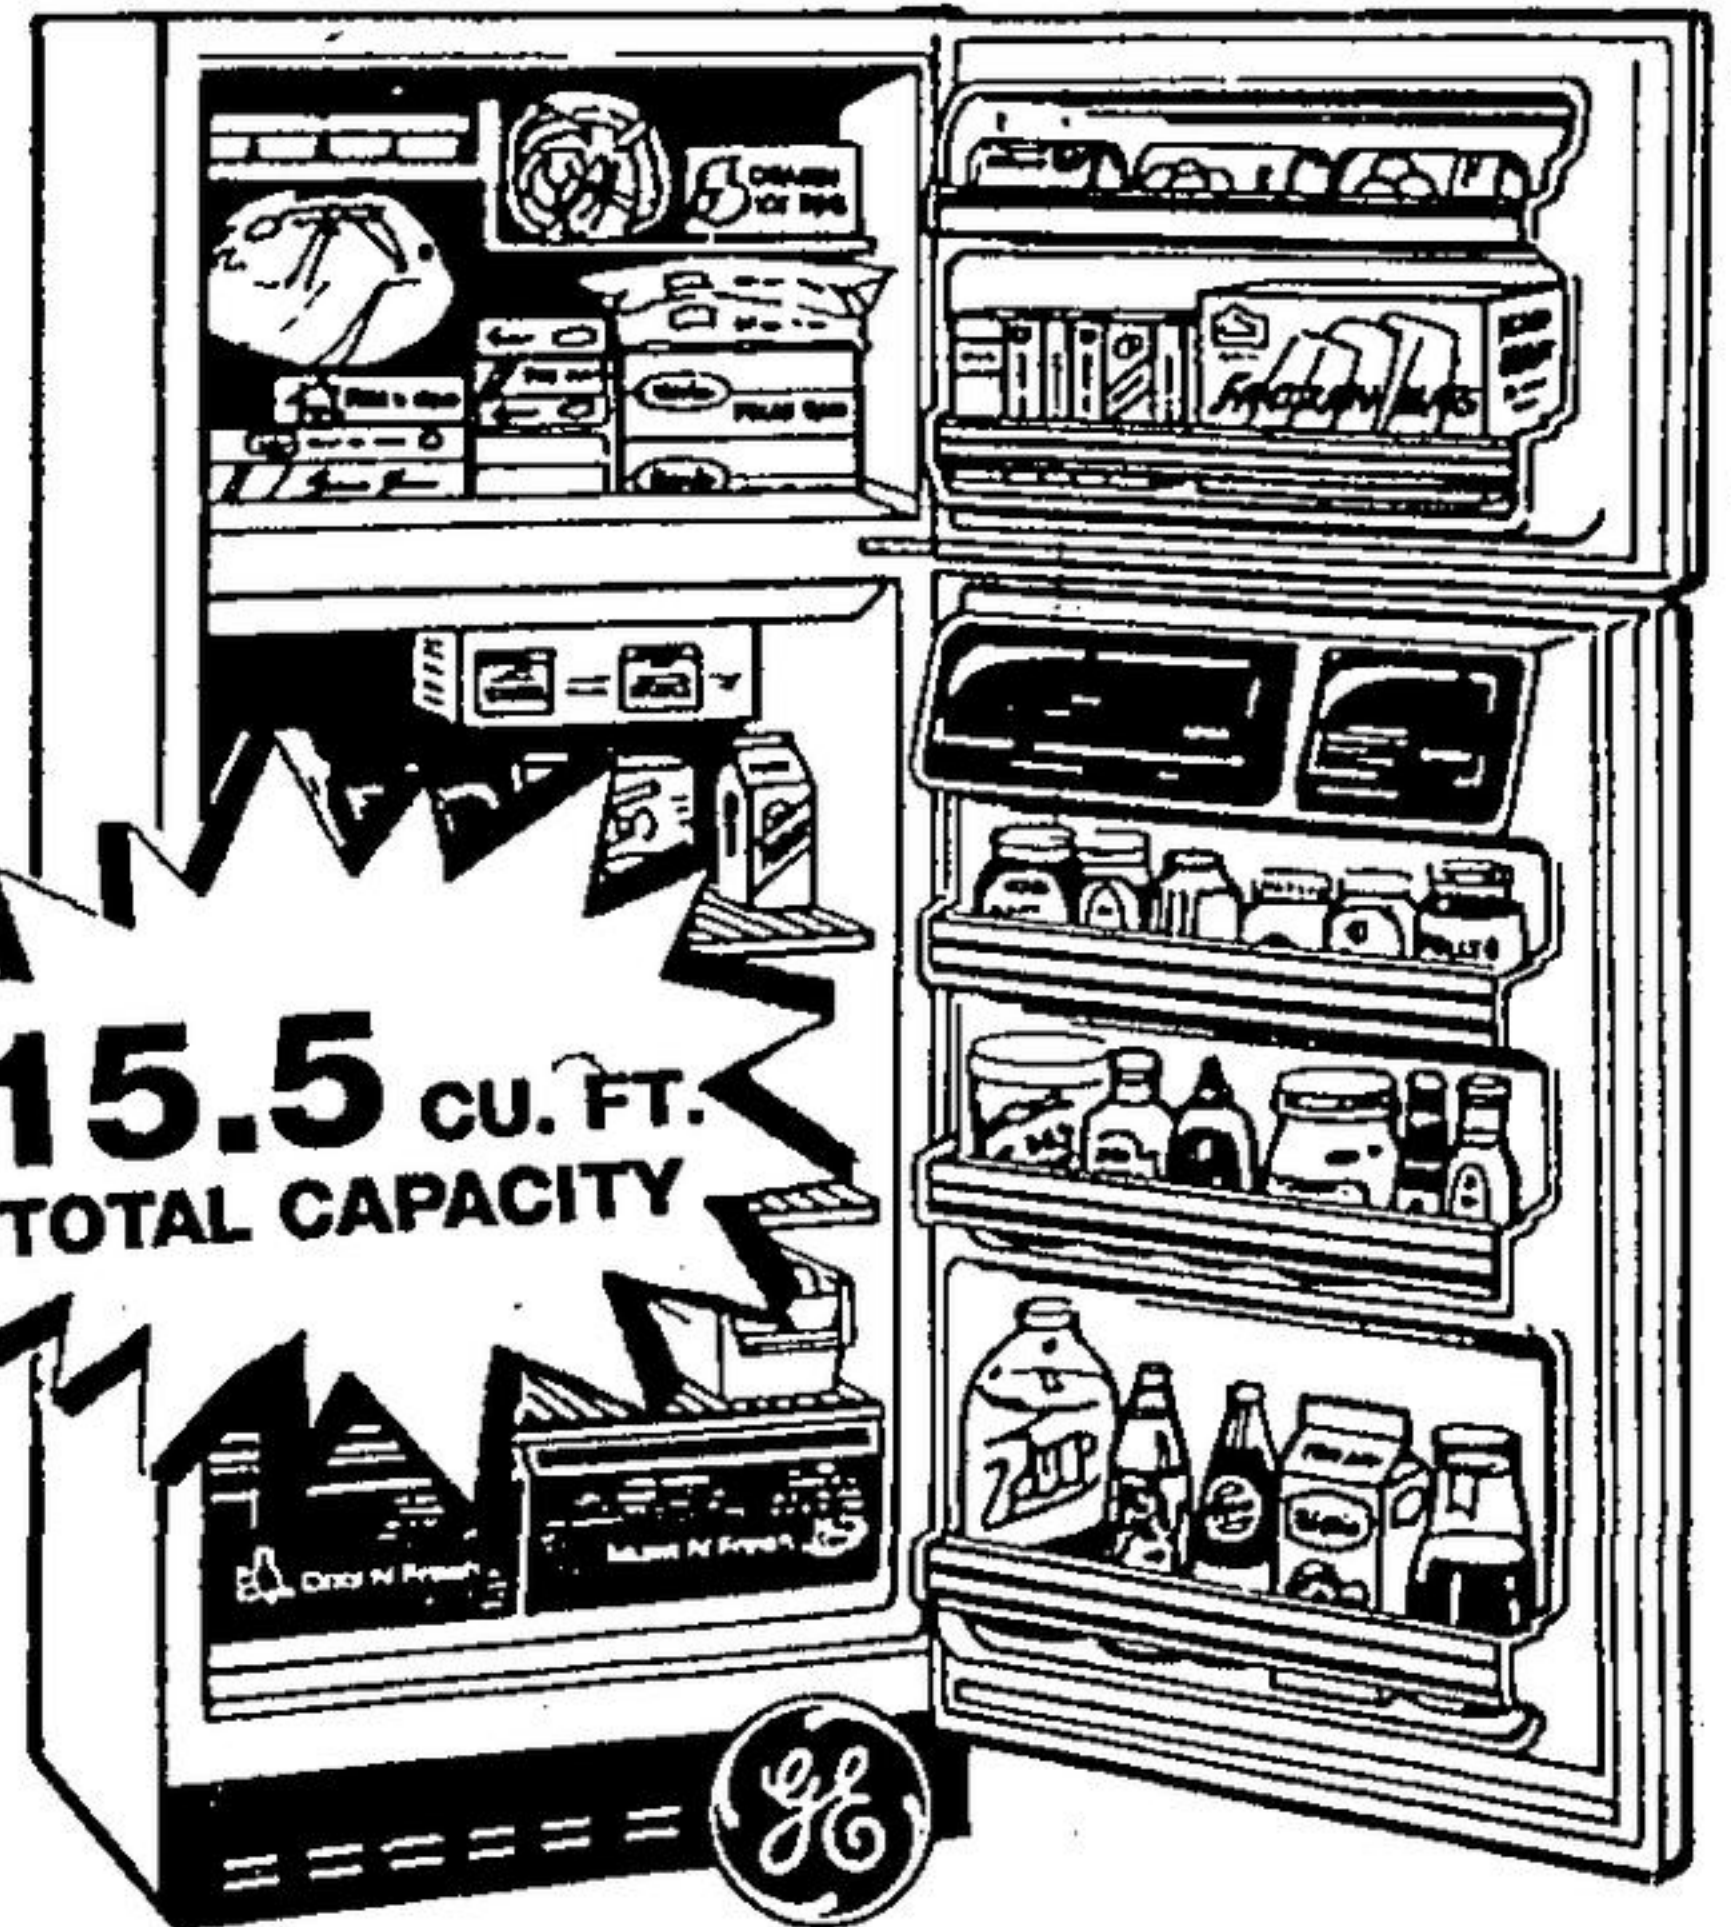

REFRIGERATORS

GE brings you new, innovative features including **MORE STORAGE SPACE** and the cost cutting **ENERGY SAVER!**

14.2 CU. FT. TOTAL CAPACITY

GE REFRIGERATOR Model TBF14SK

- 14.2 cu.ft. total capacity
- 4.59 cu.ft. freezer capacity
- 2 freezer door shelves
- 2 full-width cabinet shelves
- 1 vegetable/fruit pan
- 3 2/3 door shelves
- Dairy compartment
- Energy Saver switch
- Adjustable rollers
- Door stops
- Coil-free back
- Colours: White or Almond
- Dimensions: Height 61", Width 28" Depth 28 1/4"

\$699⁰⁰

GE REFRIGERATOR Model TBF16DK

- 15.5 cu.ft. total capacity
- 4.74 cu.ft. freezer capacity
- Split-level freezer shelf
- 2 freezer door shelves
- Optional automatic icemaker
- 2 ice trays
- 1 full-width & 2 split-level adjustable cabinet shelves
- Separate meat storage
- 2 vegetable/fruit pans (1 sealed)
- Egg storage bin
- 3 door shelves
- 2 Dairy compartments
- Energy Saver switch
- Adjustable rollers
- Door stops
- Coil-free back
- Reversible doors
- Colours: White or Almond
- Dimensions: Height 64", Width 28", Depth 28 1/4"

15.5 CU. FT. TOTAL CAPACITY

\$869⁰⁰

FEDERAL TAX INCREASE TO 13 1/2% JUNE 1, 1989 BUY NOW AND SAVE!

GE REFRIGERATOR Model TBX18DK

- 18.2 cu.ft. total capacity
- 5.14 cu.ft. freezer capacity
- 1 full-width 2 position freezer shelf
- 2 freezer door shelves
- Optional automatic icemaker
- 2 ice trays
- Adjustable cabinet shelves 1 full-width & 2 split-level
- Separate sealed meat storage
- 2 vegetable/fruit pans (1 sealed)
- Egg storage bin
- 3 door shelves
- 2 dairy compartments
- Energy Saver switch
- Adjustable rollers
- Door stops
- Coil-free back
- Reversible doors
- Colours: White or Almond
- Dimensions: Height 64", Width 29 3/8", Depth 31 1/2"

18.2 CU. FT. TOTAL CAPACITY

\$999⁰⁰

GOODLET'S
DOWNTOWN GEORGETOWN
877-2551

SINCE 1937