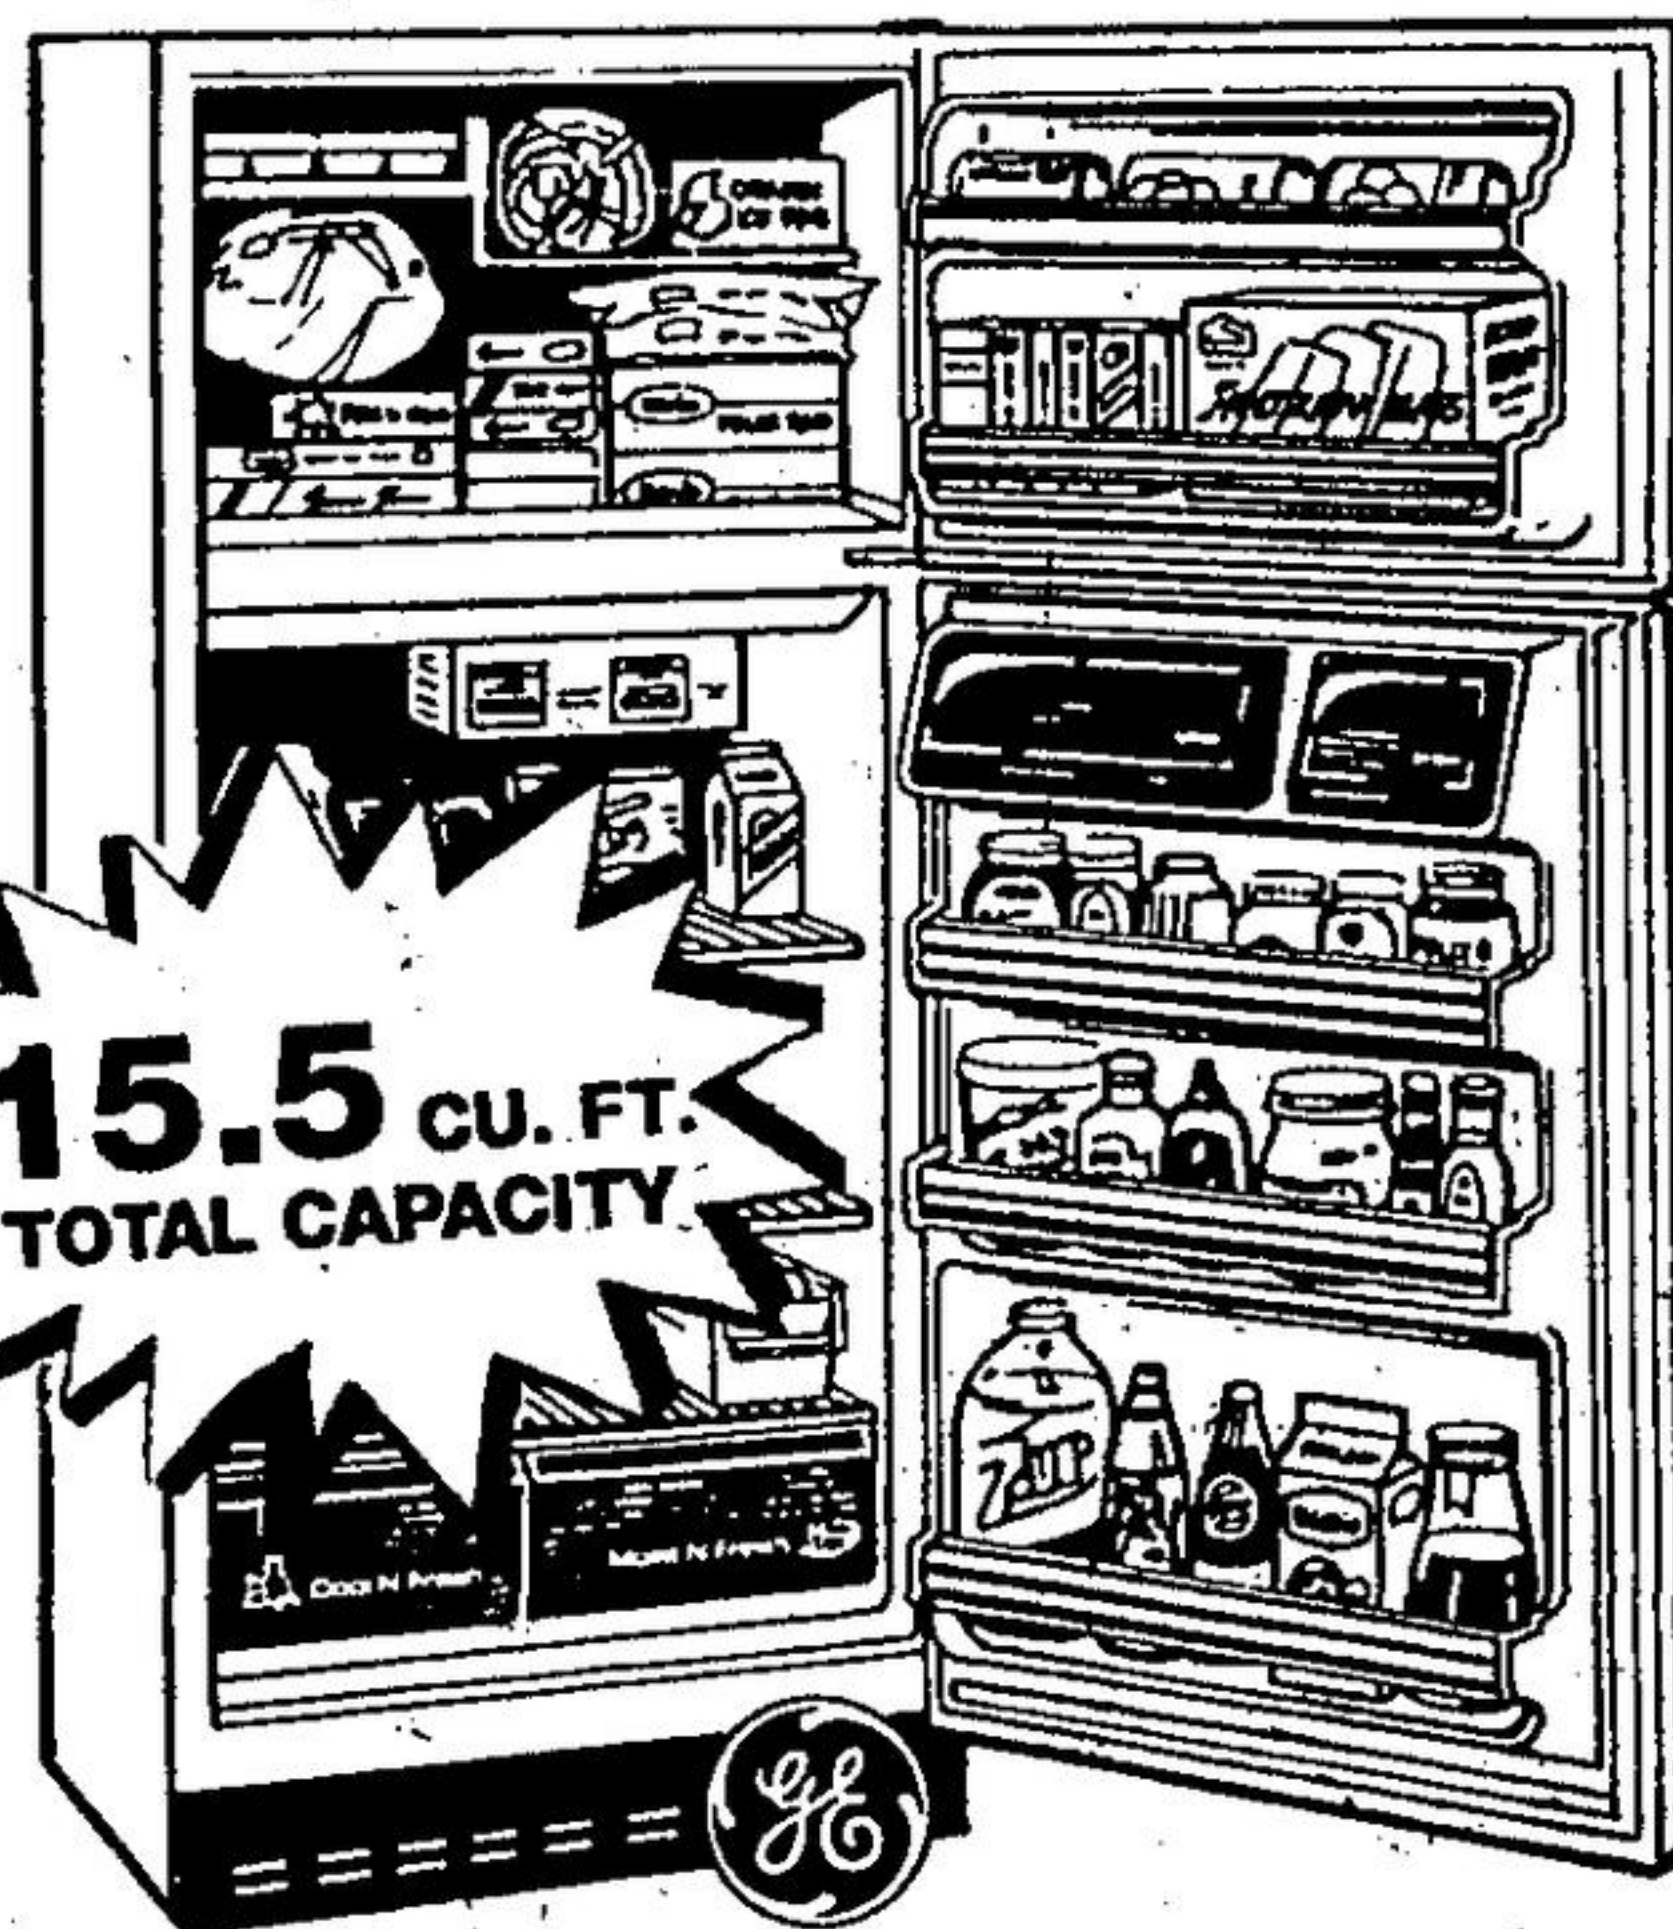

GE REFRIGERATOR Model TBF16DK

- 15.5 cu.ft. total capacity
- 4.74 cu.ft. freezer capacity
- Split-level freezer shelf
- 2 freezer door shelves
- Optional automatic icemaker
- 2 ice trays
- 1 full-width & 2 split-level adjustable cabinet shelves
- Separate meat storage
- 2 vegetable/fruit pans (1 sealed)
- Egg storage bin
- 3 door shelves
- 2 Dairy compartments
- Energy Saver switch
- Adjustable rollers
- Door stops
- Coil-free back
- Reversible doors
- Colours: White or Almond
- Dimensions: Height 64", Width 28", Depth 28 1/4"

15.5 CU. FT. TOTAL CAPACITY