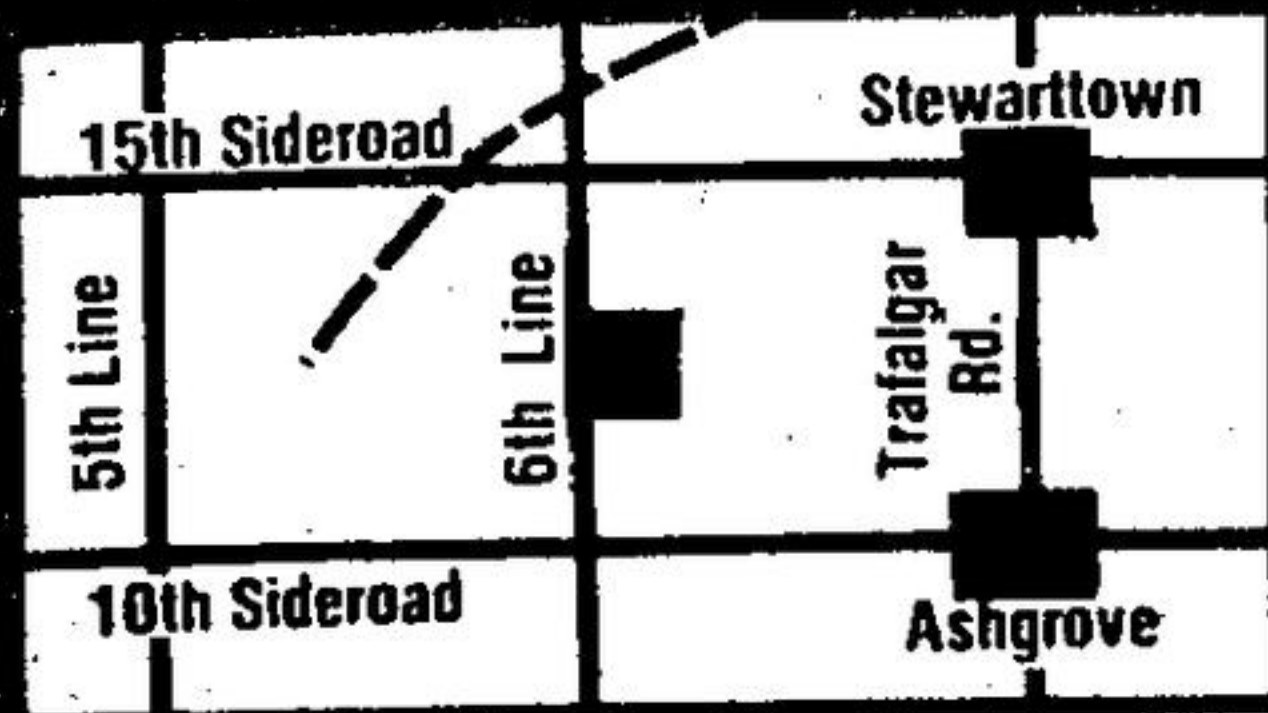

PEAT MOSS

6 cu ft 7.99 2 cu ft 4.49
4 cu ft 5.99 1 cu ft 3.29

CIL LAWN FOOD

9K - 6.99
14K - 9.99
20K - 12.99

Bring this coupon into our Nursery
and receive a 10% Discount Card.

EAGLE ENTERPRISES
&
**GREENMEADOWS GARDEN
CENTER**