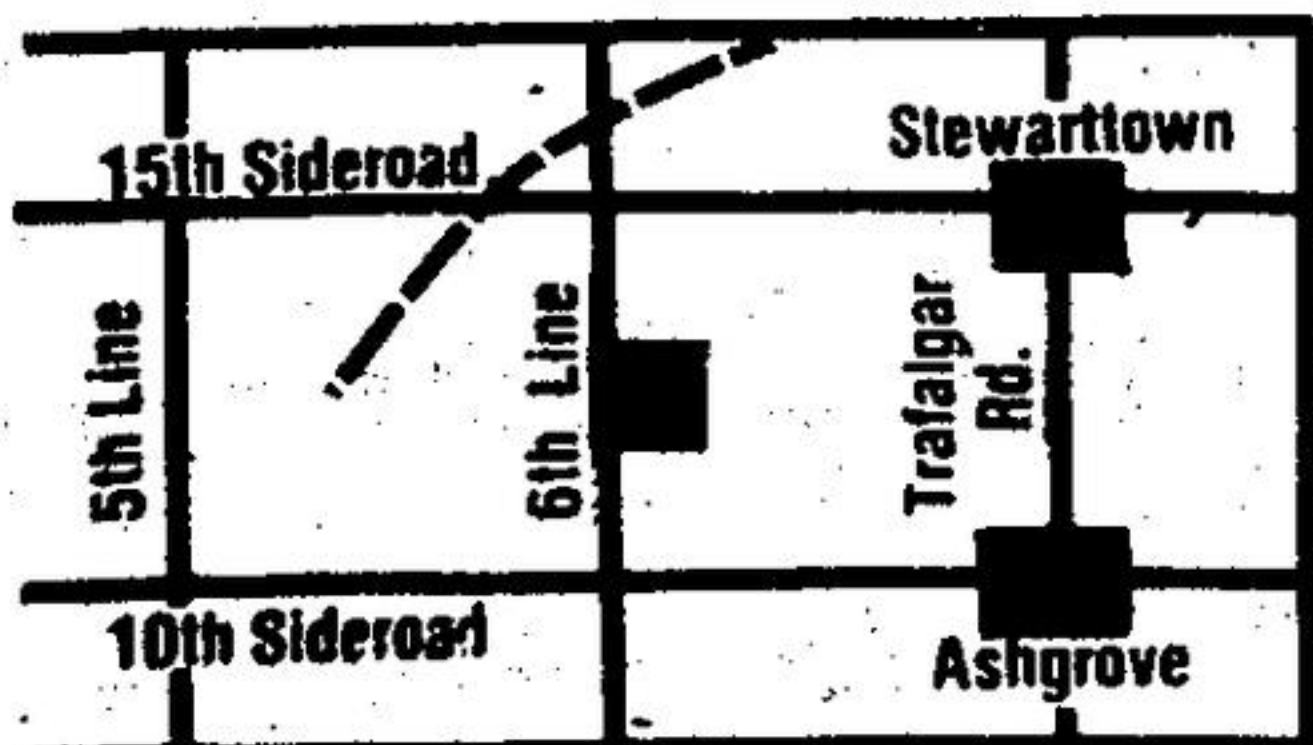

COUPON

Bring this coupon into our Nursery
and receive a 10% Discount Card.

**EAGLE ENTERPRISES
&
GREENMEADOWS GARDEN
CENTER**

HOURS:

Monday - Saturday 9:00 a.m. to 7:00 p.m.
Sunday - 10:00 a.m. to 3:00 p.m.

873-1200