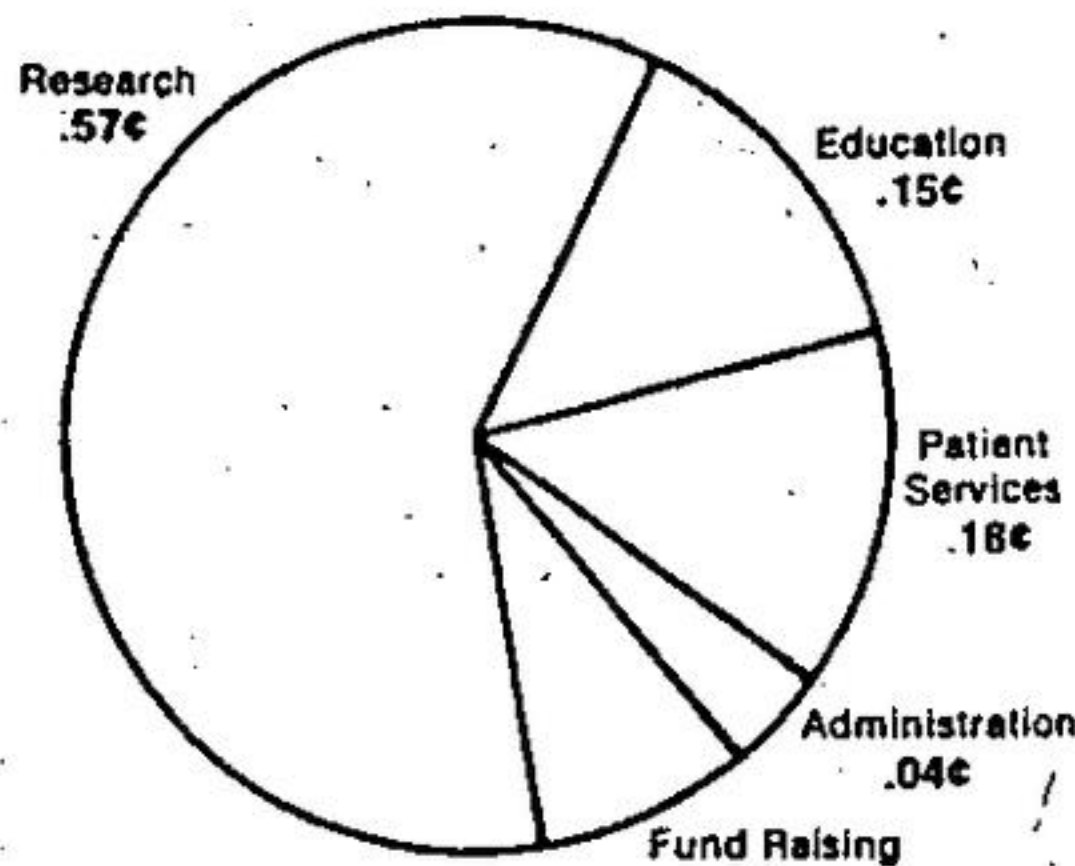

DID YOU KNOW?

- The National Cancer Institute of Canada, the research arm of the Canadian Cancer Society, approved 10 major projects, and over 252 applications for research grants and fellowships with an expenditure of approximately $28.9 million in the 1988 fiscal year.
- In Ontario, $2,634,043 was spent on Patient Services outside hospitals in the 1988 fiscal year.
- Questions about cancer? Call toll-free -- 1-800-263-6750. Mon-Fri 9:00a.m.-5:00p.m.