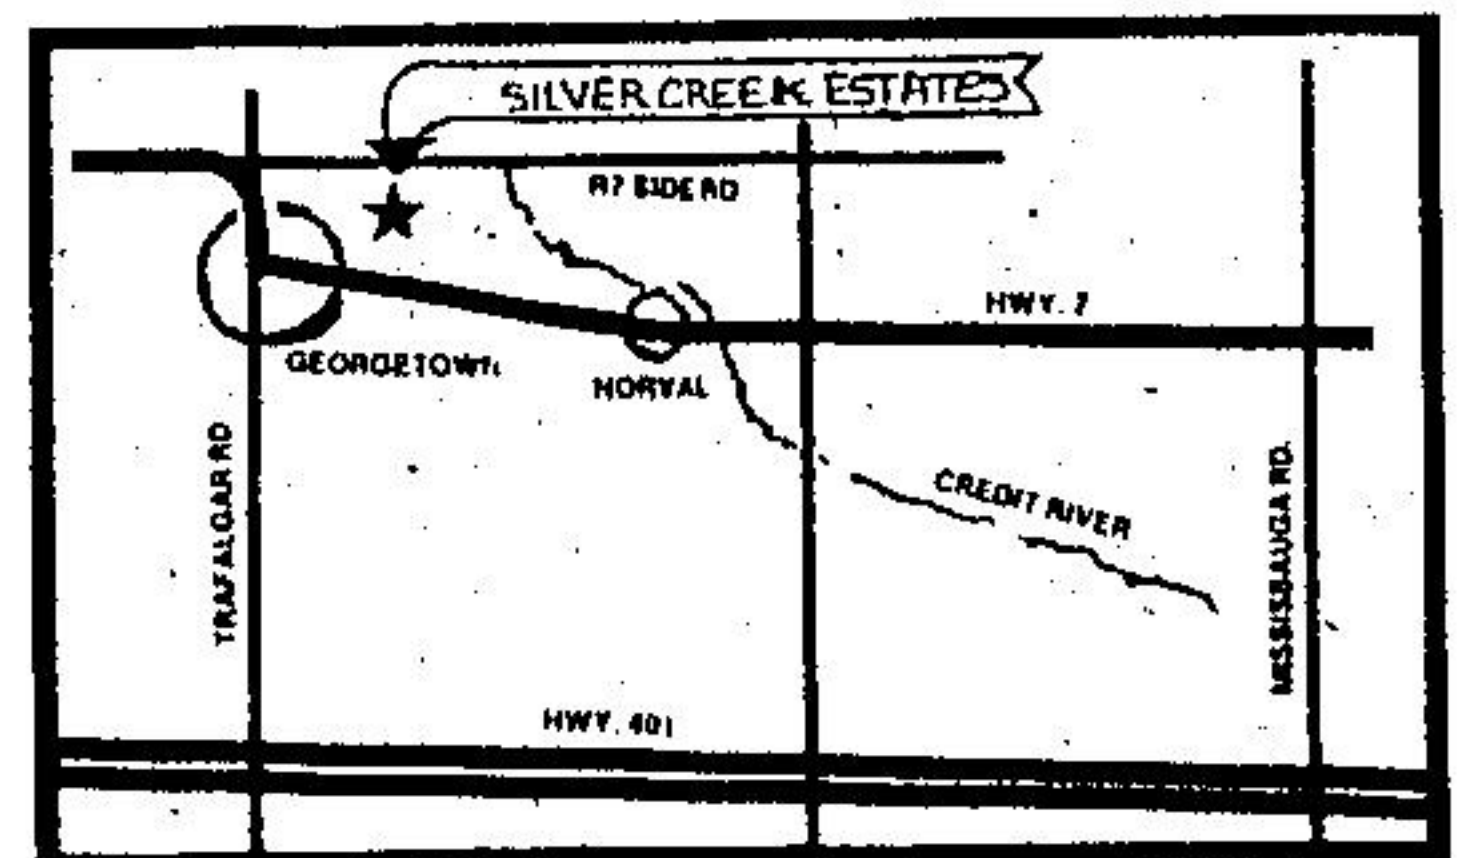

SILVER CREEK ESTATES MARKETING BY:

SANDRA HURLEY 873-0300
SALES REPRESENTATIVE TOR. LINE: 840-1268

DAVE BARRAGER 873-1881
SALES REPRESENTATIVE TOR. LINE: 846-8500