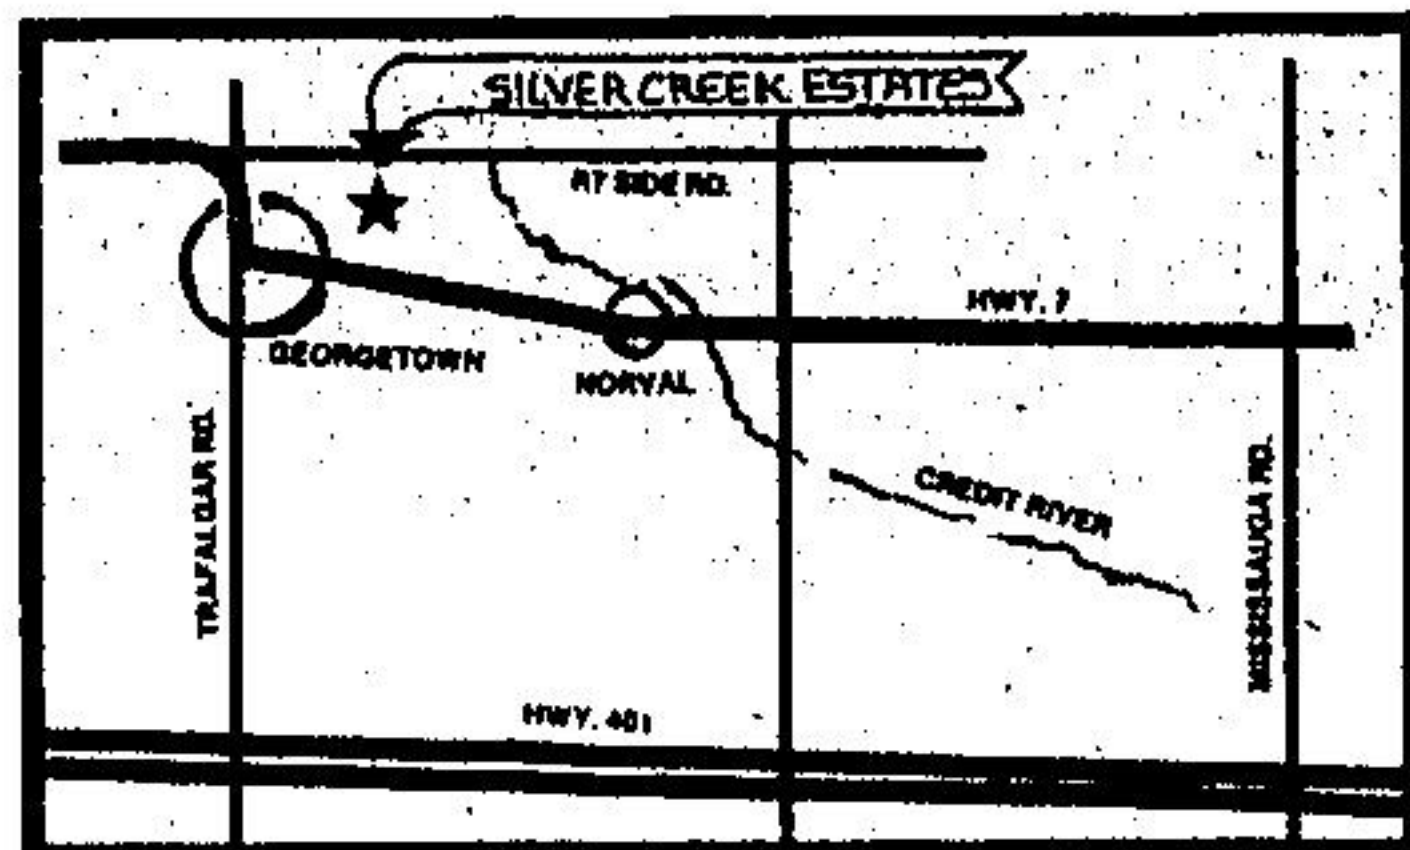

SILVER CREEK ESTATES MARKETING BY:

NATIONAL REAL
ESTATE SERVICE
873-0300

SANDRA HURLEY 873-0300
SALES REPRESENTATIVE TOR. LINE: 840-1268

DAVE BARRAGER 873-1881
SALES REPRESENTATIVE TOR. LINE: 846-8500