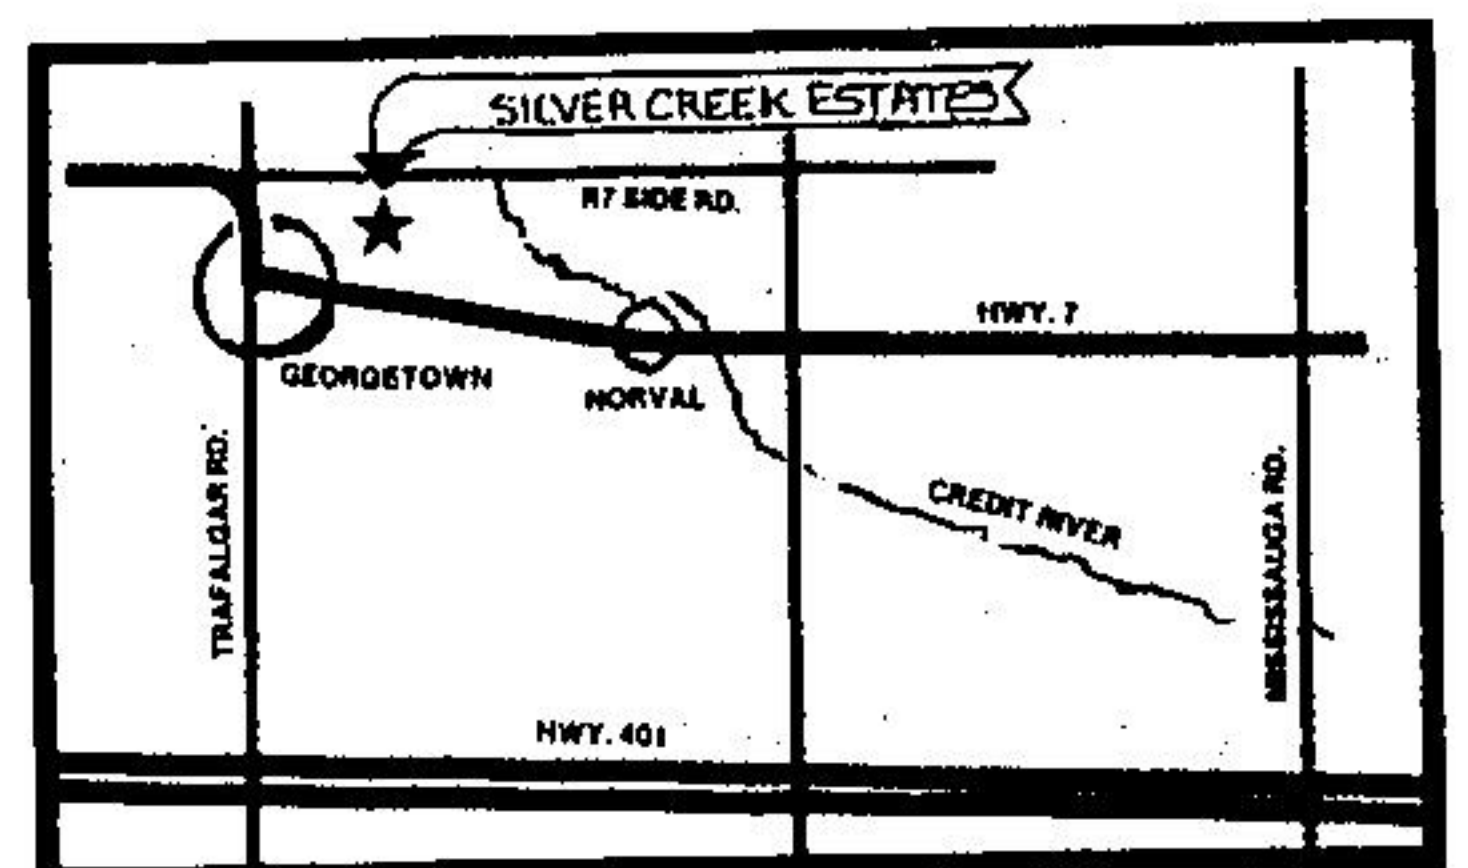

SILVER CREEK ESTATES MARKETING BY:

SANDRA HURLEY 873-0300
SALES REPRESENTATIVE TOR. LINE: 840-1268

DAVE BARRAGER 873-1881
SALES REPRESENTATIVE TOR. LINE: 846-8500