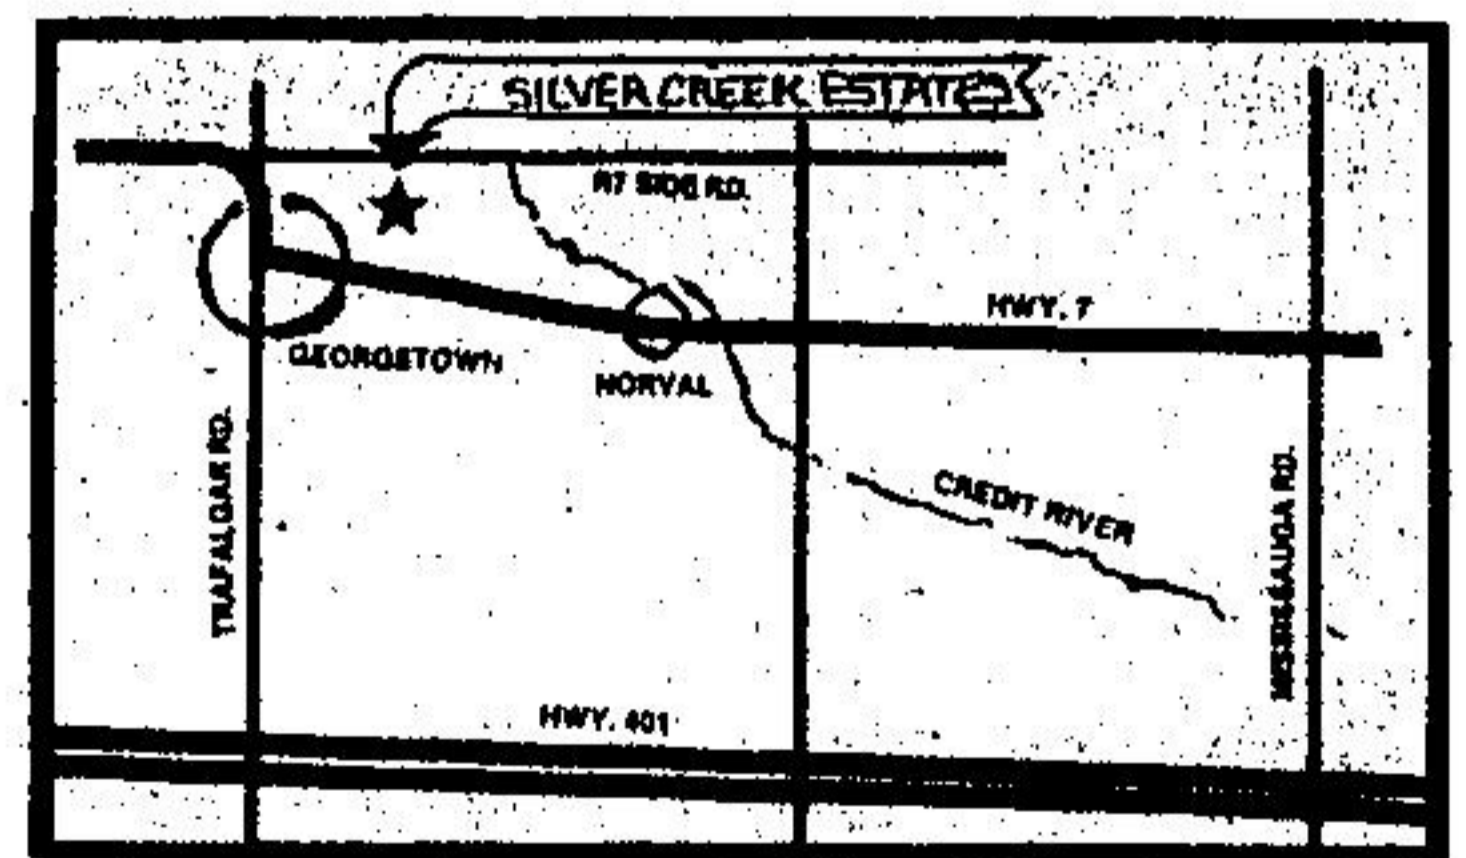

SILVER CREEK ESTATES MARKETING BY:

SANDRA HURLEY 873-0300
SALES REPRESENTATIVE TOR. LINE: 840-1268

DAVE BARRAGER 873-1881
SALES REPRESENTATIVE TOR. LINE: 846-8500