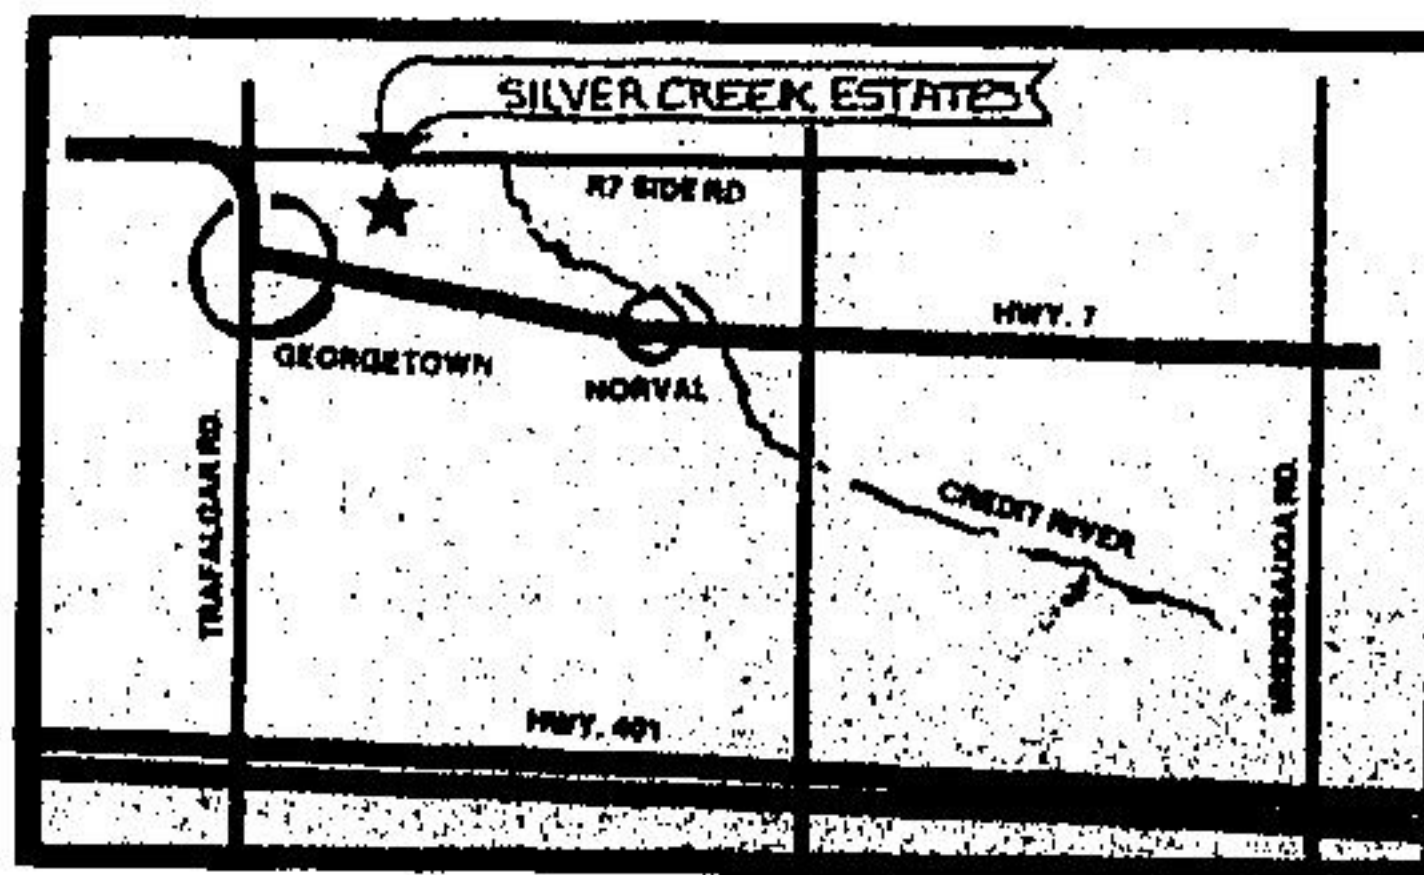

SILVER CREEK ESTATES MARKETING BY:

SANDRA HURLEY 873-0300
SALES REPRESENTATIVE TOR. LINE: 840-1268

DAVE BARRAGER 873-1881
SALES REPRESENTATIVE TOR. LINE: 846-8500