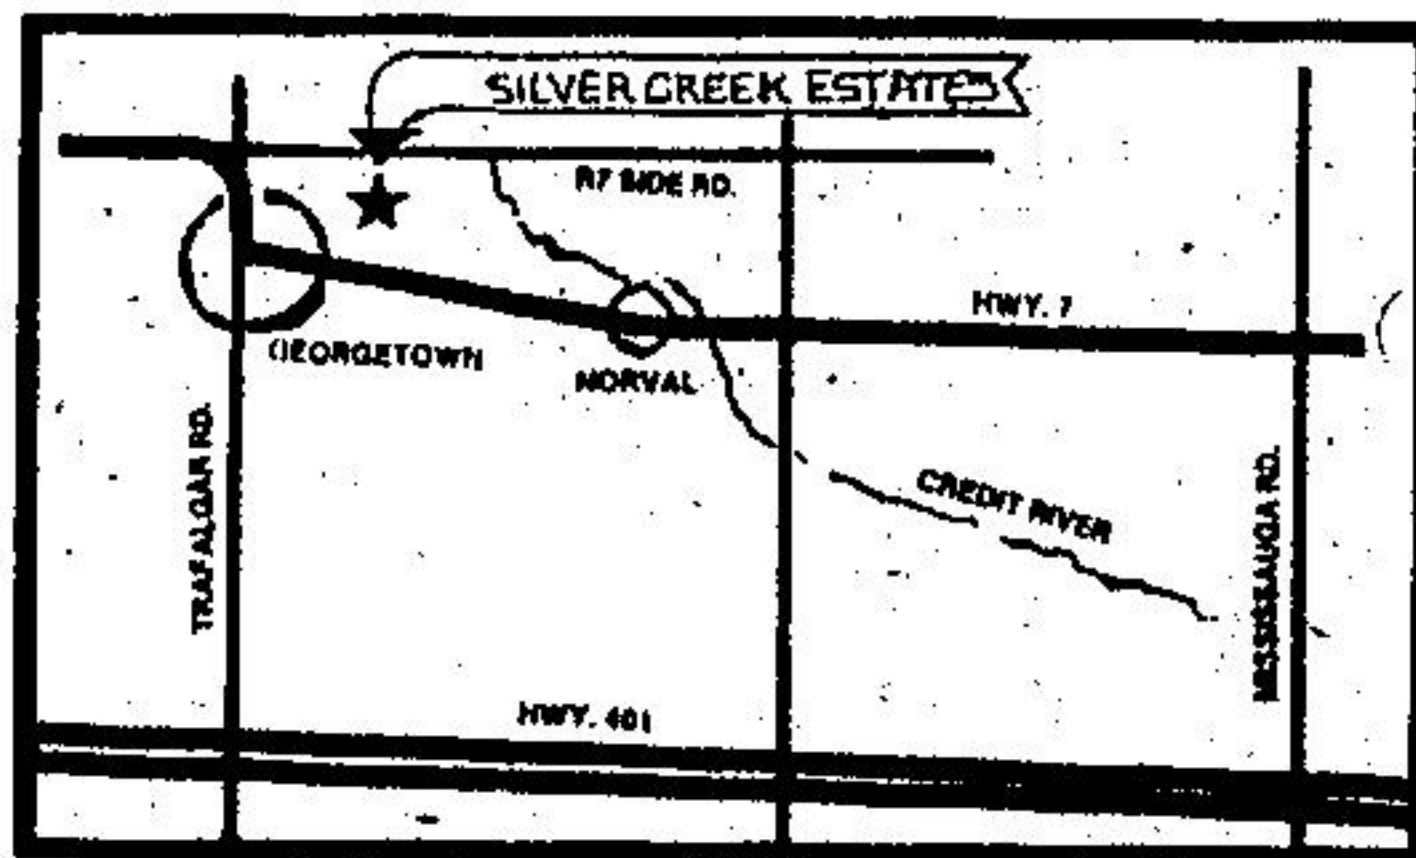

SILVER CREEK ESTATES MARKETING BY:

SANDRA HURLEY 873-0300
SALES REPRESENTATIVE TOR. LINE: 840-1268

DAVE BARRAGER 873-1881
SALES REPRESENTATIVE TOR. LINE: 846-8500