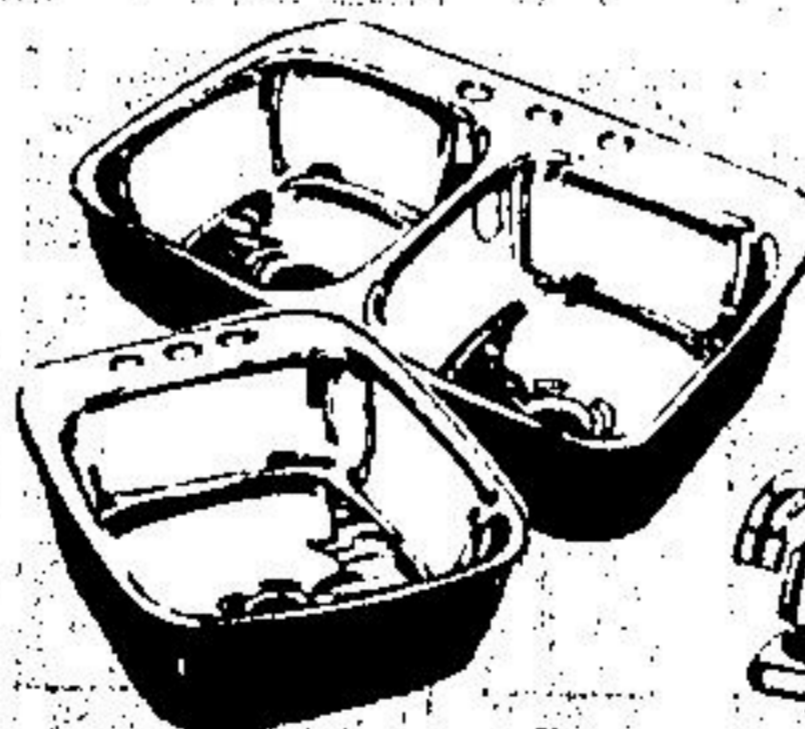

5-PIECE  
TUB WALL  
KIT

SPECIAL!

**49<sup>99</sup>**

Easily installed over most walls, including tile. Strong, durable, easy to maintain and waterproof.

WHITE  
SHOWER  
STALL

VALUE!

**109<sup>99</sup>**

Features easy-to-clean seamless construction, 30" x 30" base. Complete with hardware and fittings.

STAINLESS  
STEEL SINKS

Single

**72<sup>99</sup>**

Double

**119<sup>99</sup>**

Install a top quality ledgeback sink at a special price.

KITCHEN  
FAUCETS

Single  
Lever