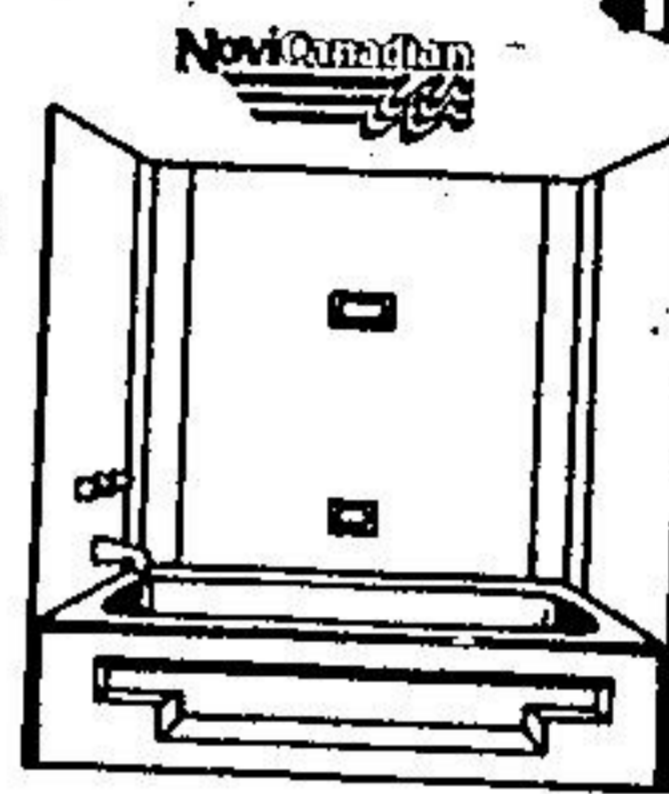

**69<sup>99</sup>** 16" x 20"

White cultured marble top included.

WHITE TUB  
AND  
TOILET

BOTH FOR ONLY

**242<sup>99</sup>**

5' bathtub features high quality porcelain enamel finish. Vitreous china toilet, reverse trap action. Seat sold separately.

5-PIECE  
TUB WALL  
KIT

SPECIAL!

**49<sup>99</sup>**

Easily installed over most walls, including tile. Strong, durable, easy to maintain and waterproof.

WHITE  
SHOWER  
STALL

VALUE!

**109<sup>99</sup>**

Features easy-to-clean seamless construction, 30" x 30" base. Complete with hardware and fittings.