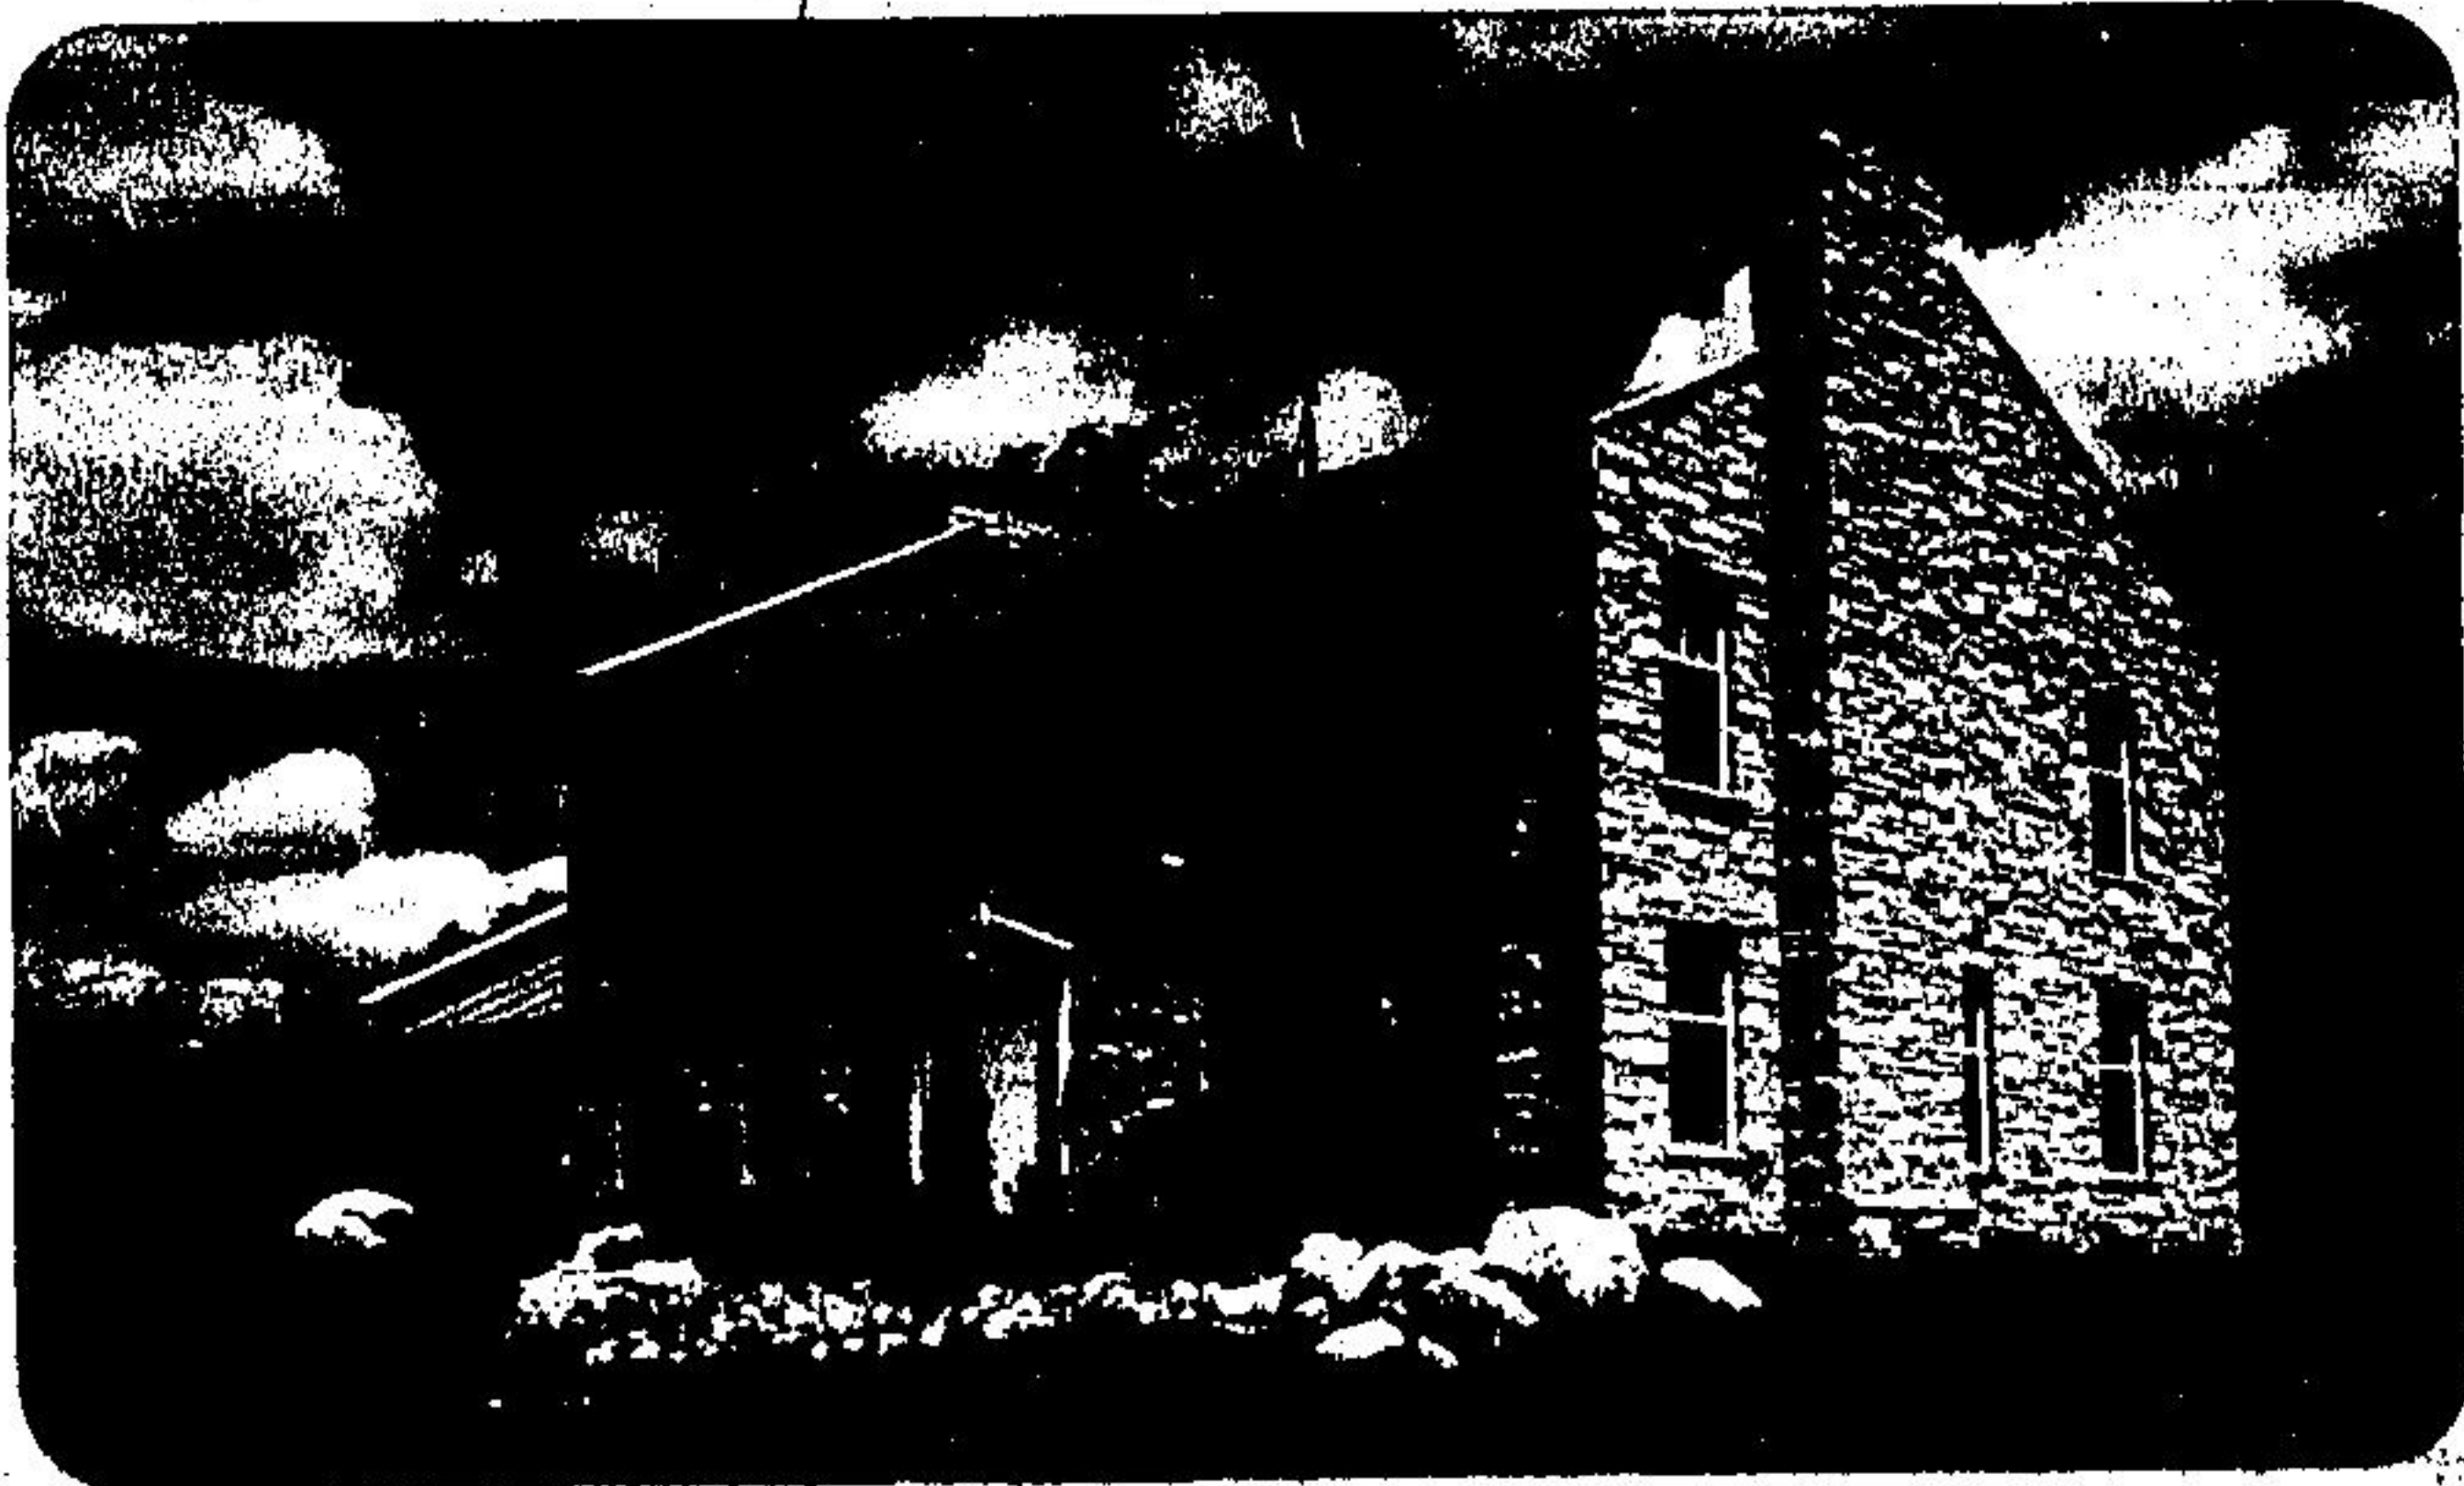

VOL. 11, NO. 7, 1988

GEORGIAN STYLE STONE HOME
On 2 acres. Center hall with large bright rooms. Two stone fireplaces. Maple floors. Pine kitchen and trim. Lovely views from home. Offered for sale at \$385,000. By appointment CAROLE MACLEOD, Sales Rep. (416) 846-2005

ALL THIS FOR JUST \$399,000.
Beautiful ranch bungalow on secluded 21 acres minutes north of Georgetown. Four bedrooms, large master with full ensuite bathroom. Spring fed pond and 2 stall barn. Shows beautifully. Move in condition. Call NANCY CLARKE today. 856-9273

EVERLASTING BEAUTY AT \$299,000.
Absolutely gorgeous 31 acres with 1200 ft frontage on Hwy 24 just west of Erin. Lovely 2 bedroom home, cathedral ceilings and wood-stove in living room. Just move in and enjoy. Call NANCY CLARKE or TILLIE HARVEY. 856-9273 or 877-9550

PRESENTLY OPERATING AS KENNEL
\$325,000. Beautiful ranch bungalow on 25 wooded acres. Features an elegant sunken living room, main floor family room with 2 way field-stone fireplace, master ensuite and garage. For appointment call ANNE LICH (519) 855-4732 26-22