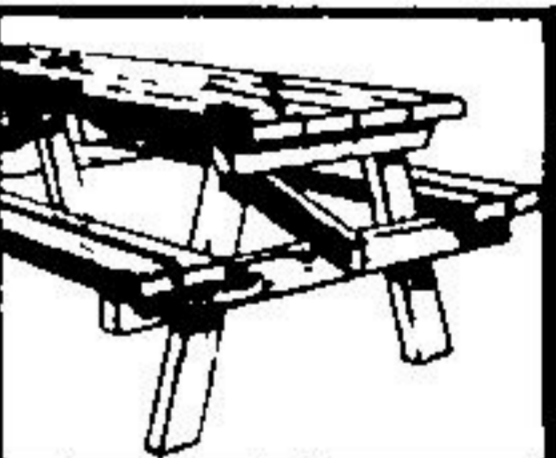

SPRUCE DIMENSIONAL LUMBER

	Lin. Ft.	8'	10'	12'	14'	16'
2 x 4	27^c	2¹⁶	2⁷⁰	3²⁴	3⁷⁸	4³²
2 x 6	44^c	3⁵²	4⁴⁰	5²⁸	6¹⁶	7⁰⁴
2 x 8 K.D.	60^c	4⁸⁰	6⁰⁰	7²⁰	8⁴⁰	9⁶⁰
2 x 10 K.D.	1⁰⁰	8⁰⁰	10⁰⁰	12⁰⁰	14⁰⁰	16⁰⁰

ECONO SPRUCE STUDS
2" x 4" x 8'
1⁰⁹ EACH

2" x 4" x 8'
CONSTRUCTION GRADE SPRUCE
1⁸⁹ ea.

PRESSURE-TREATED MINI TIES
3-1/2" x 3" x 8'
5⁹⁹
Create an attractive looking border for your garden or walkway with maintenance-free mini ties.

SONO TUBES
per lin. ft.
92^c
Use for forming concrete posts above and below ground. Various diameters available. 8" diameter.

PICNIC TABLE
Pre-cut for quick and easy assembly. 6' picnic table seats 6 adults easily.

Sakrete Concrete Mix
Premixed concrete mix. Accurately proportioned, fool-proof and easy to handle. Economical to use. Just add water. Good for jobs more than 2" thick.
3⁸⁹