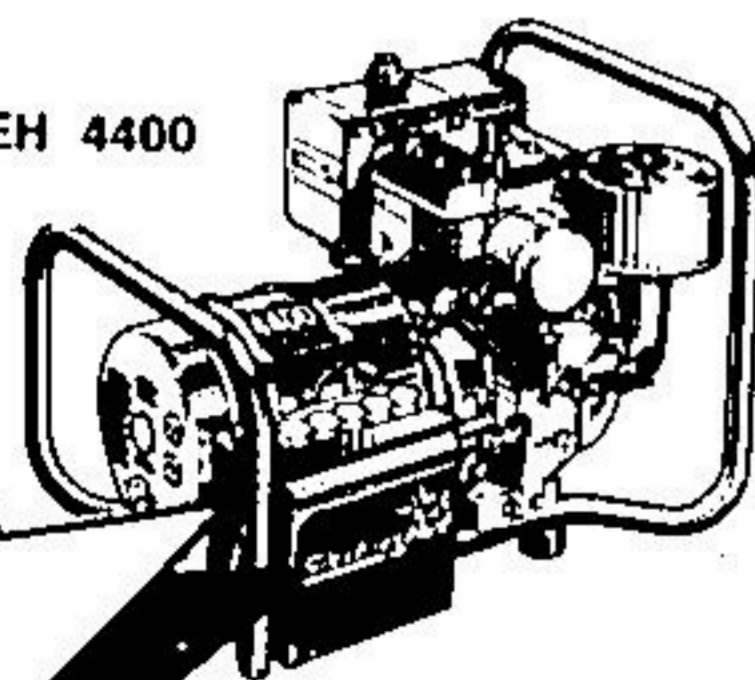

### STRING TRIMMER SPRING SAVINGS!

ST-145 GAS-POWERED  
STRING TRIMMER

- FAST-START UNIT
- 1 TO 3 PULL STARTING
- 15-INCH DUAL CUTTING SWATH
- FINGERTIP CONTROLS
- TOP-MOUNT LOW VIBRATION ENGINE
- SOLID STATE IGNITION
- ADJUSTABLE HANDLE
- RUNNING TIME 70-90 MINUTES

STARTING AT  
**\$169**

**HOMELITE GENERATORS. PORTABLE POWER...  
DON'T GET CAUGHT IN THE DARK.**

EH 4400

STARTING AT  
**\$859**

Model EH 4400

- Solid-state voltage regulation 6%
- Two two-prong 120 volt receptacles
- One two-prong 240 volt receptacle
- Circuit breaker for each receptacle
- Rugged tubular pipe frame for protection