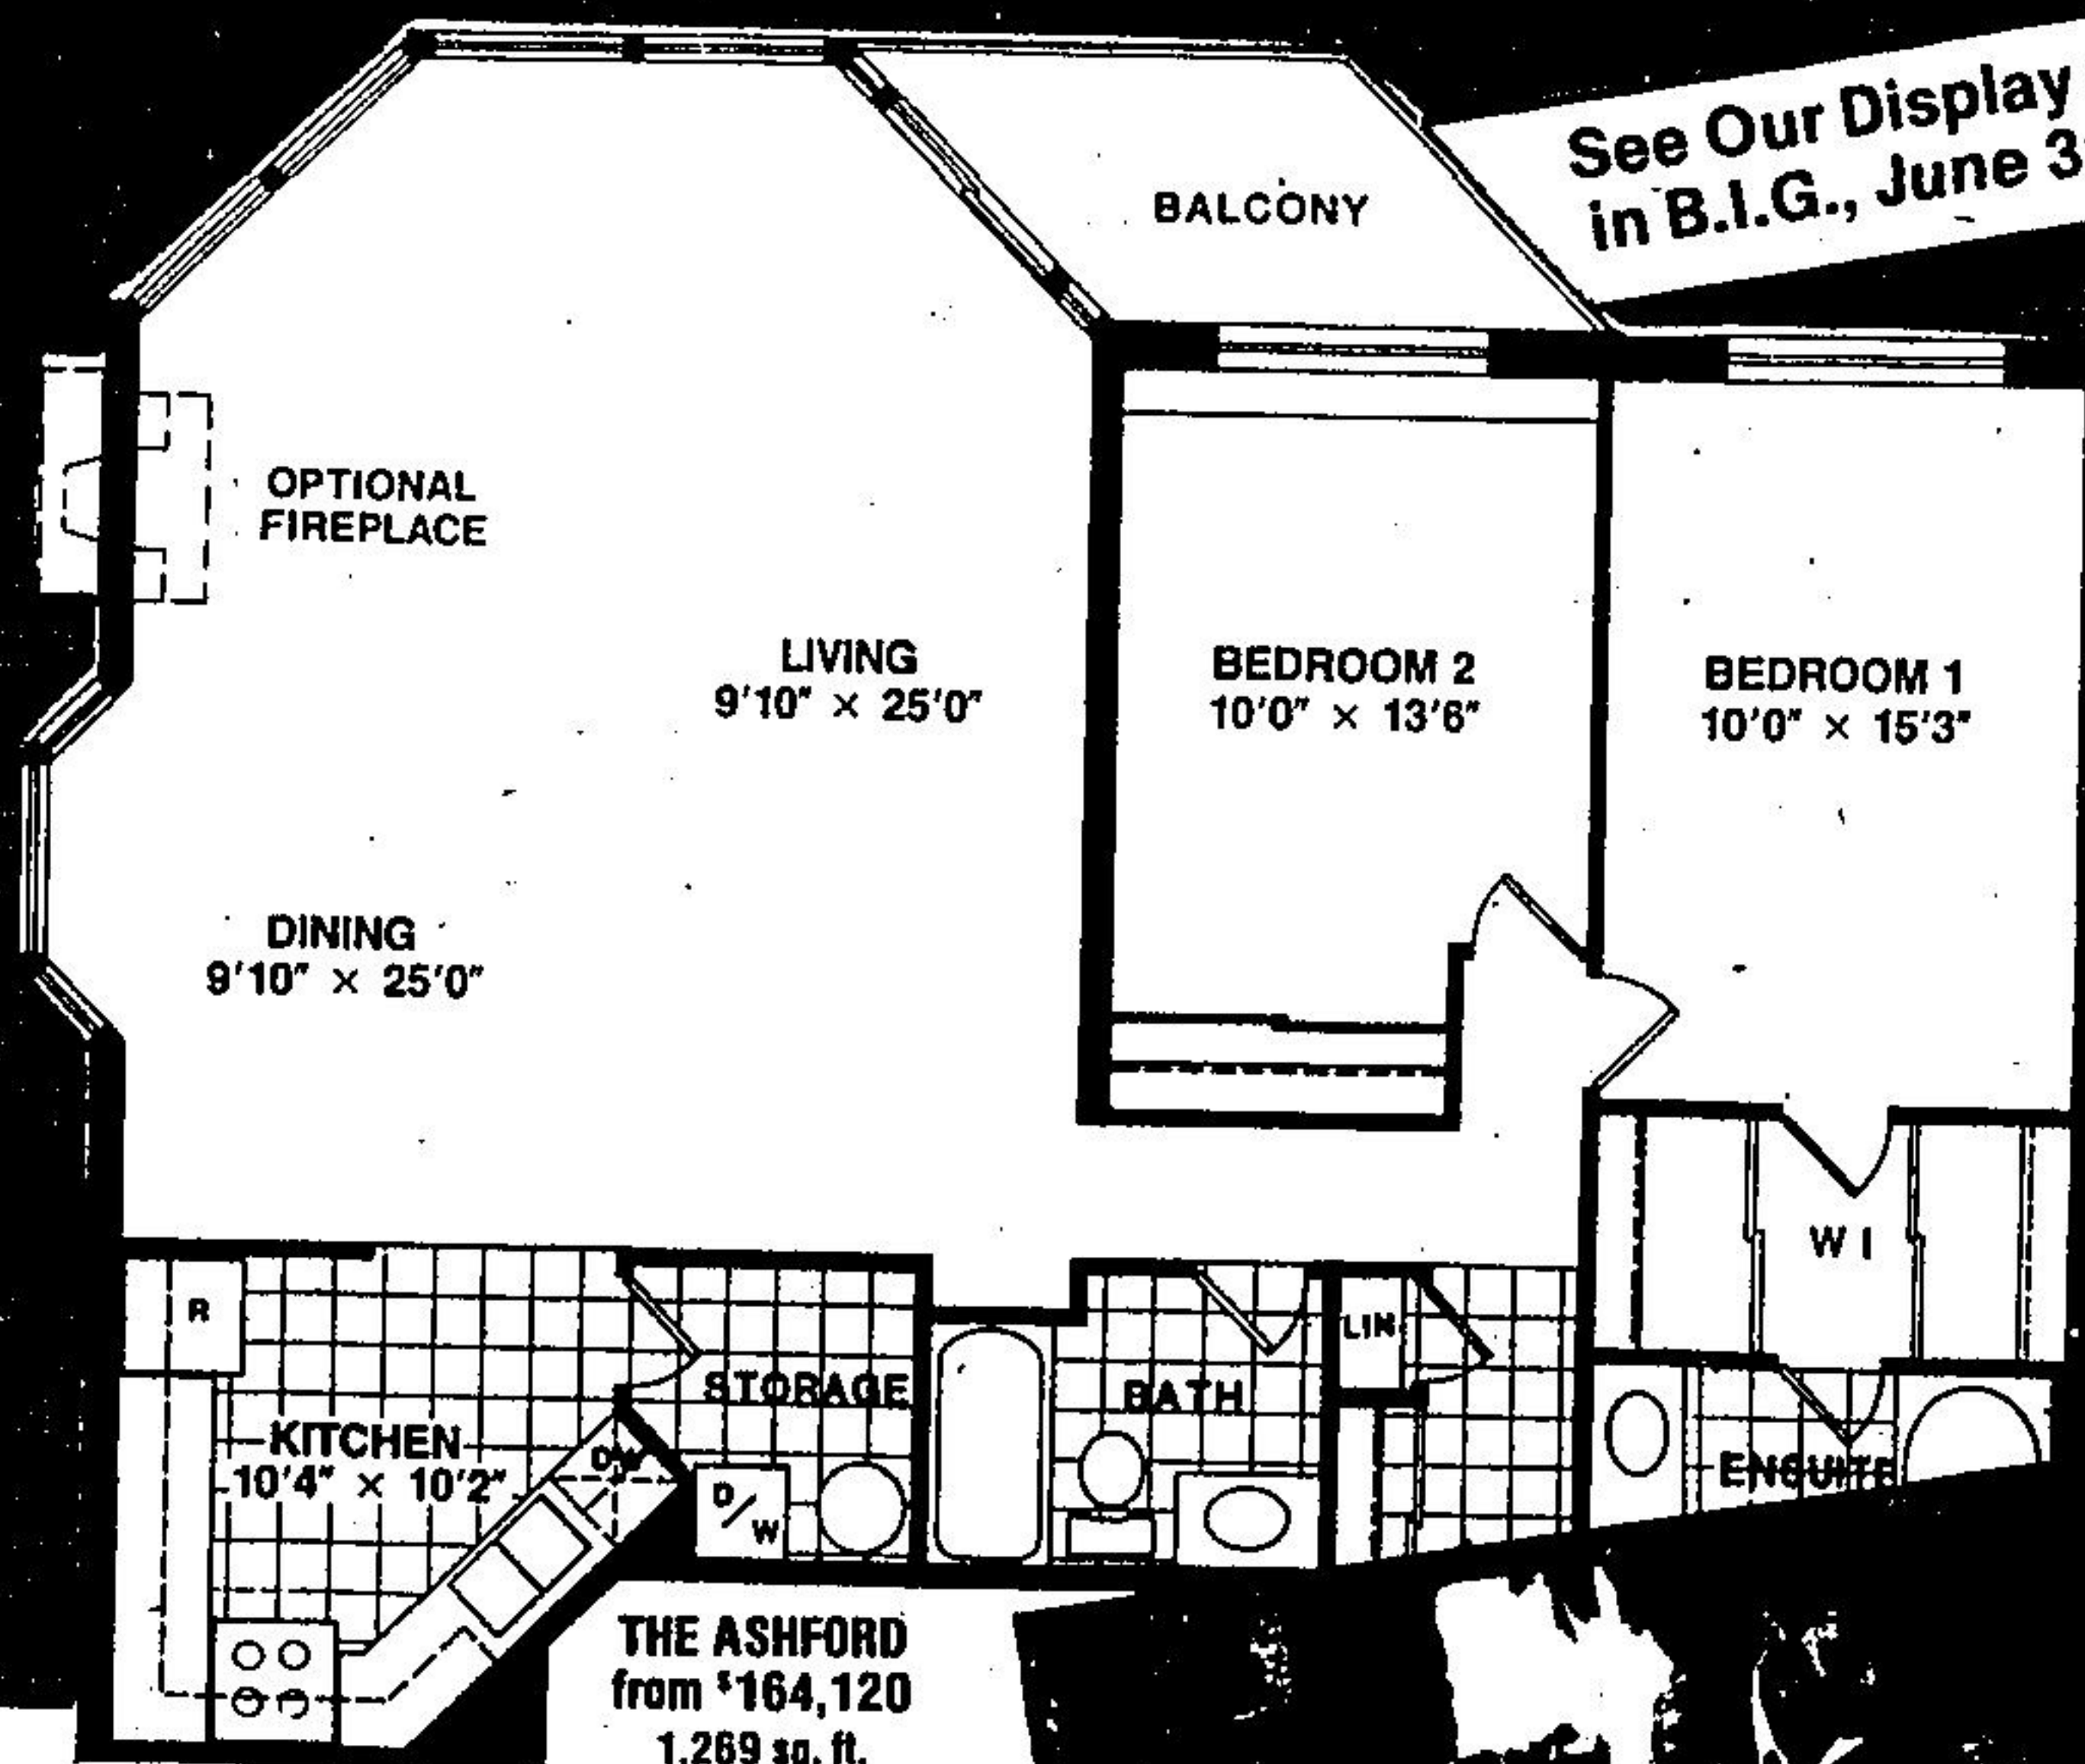

OPEN HOUSE THIS WEEKEND

See Our Display at Booth W1
in B.I.G., June 3rd, 4th & 5th

THE ASHFORD
from \$164,120
1,269 sq. ft.

Splendid Condominiums in Georgetown
Located on a cul-de-sac overlooking acres of parkland and Silver Creek.

ONE BEDROOM SUITES from \$128,500
TWO BEDROOM SUITES from \$165,000

OPEN HOUSE INFORMATION LINE **873-0293**

HOURS:
Monday-Thursday 1:00-8:00 p.m.
Friday 1:00-6:00 p.m.
Weekends and Holidays
11:00 a.m. to 6:00 p.m.