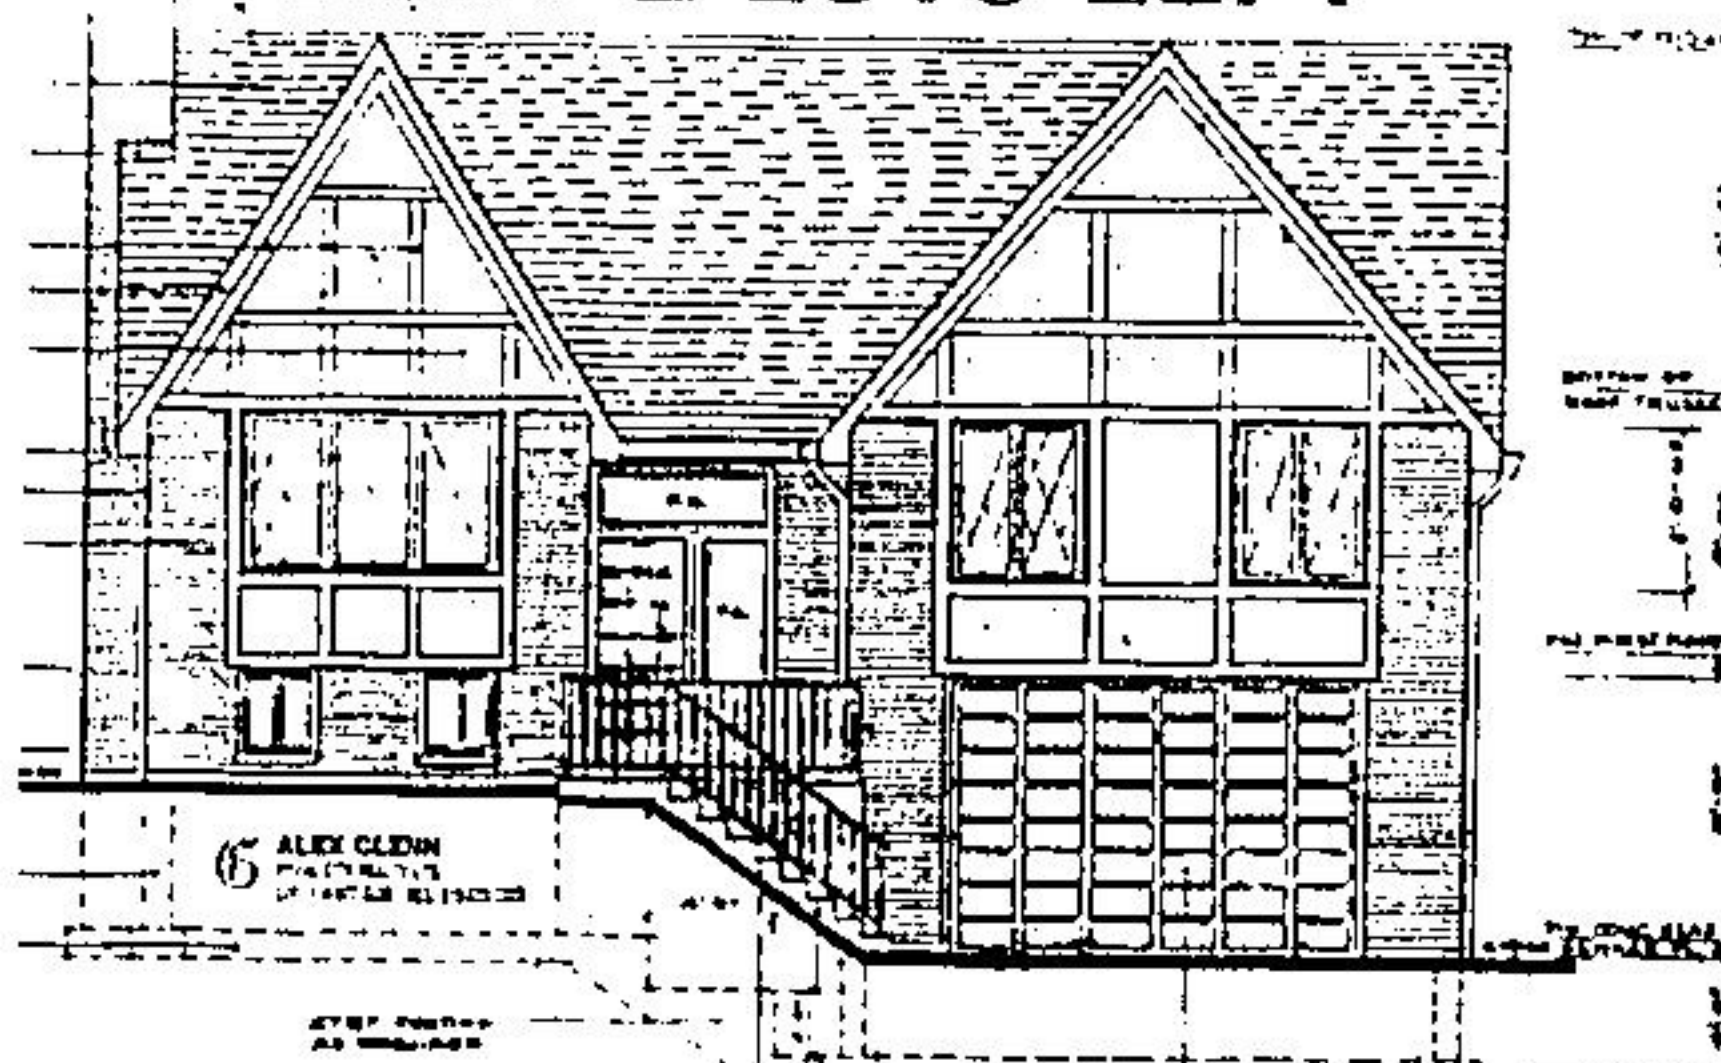

BRAND NEW HOMES

With Lake View In Acton

ONLY 2 LOTS LEFT

Priced From ... $165,900

SUMMER POSSESSION CONTACT ALEX OR BARB GLENN FOR DETAILS