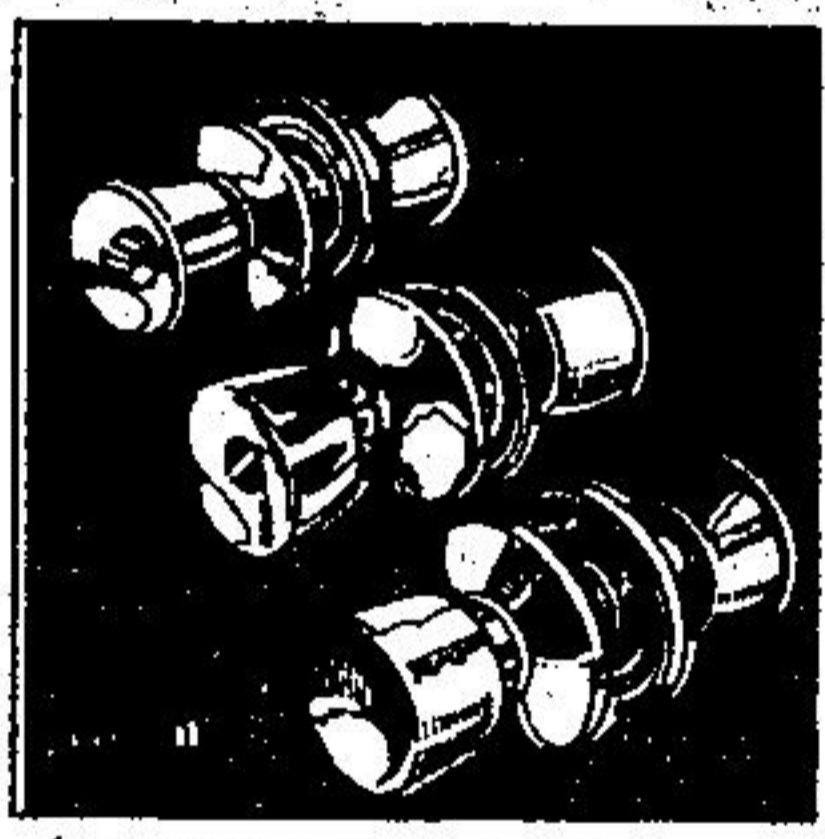

January DO-IT-YOURSELF VALUES

**INTERIOR MAHOGANY
SLAB DOOR**
29⁹⁵
2'6" x 6'8"
Mahogany hollow-core door can be stained or painted. Hardware extra. Sizes as available in stock.

**MAHOGANY SLAB
BIFOLD DOOR**
44⁹⁵
2'6" x 6'8"
Mahogany slab bifold door is hollow-core and ready to paint or stain as you choose.

Value priced panelling that's as beautiful as it is functional! Selection may vary from store to store

**BRUSHED BRASS
LOCKSETS**
9⁸⁹ 11⁵⁰
Passage Privacy
21⁴⁸
Keyed Entry
Quality locksets from Co-op.

**PRE-FINISHED
SHELVING**
7⁹⁹ 11⁵⁰
12" Wide 16" Wide
per lin. ft. per lin. ft.
White, almond or oak available. 12" and 16" widths.